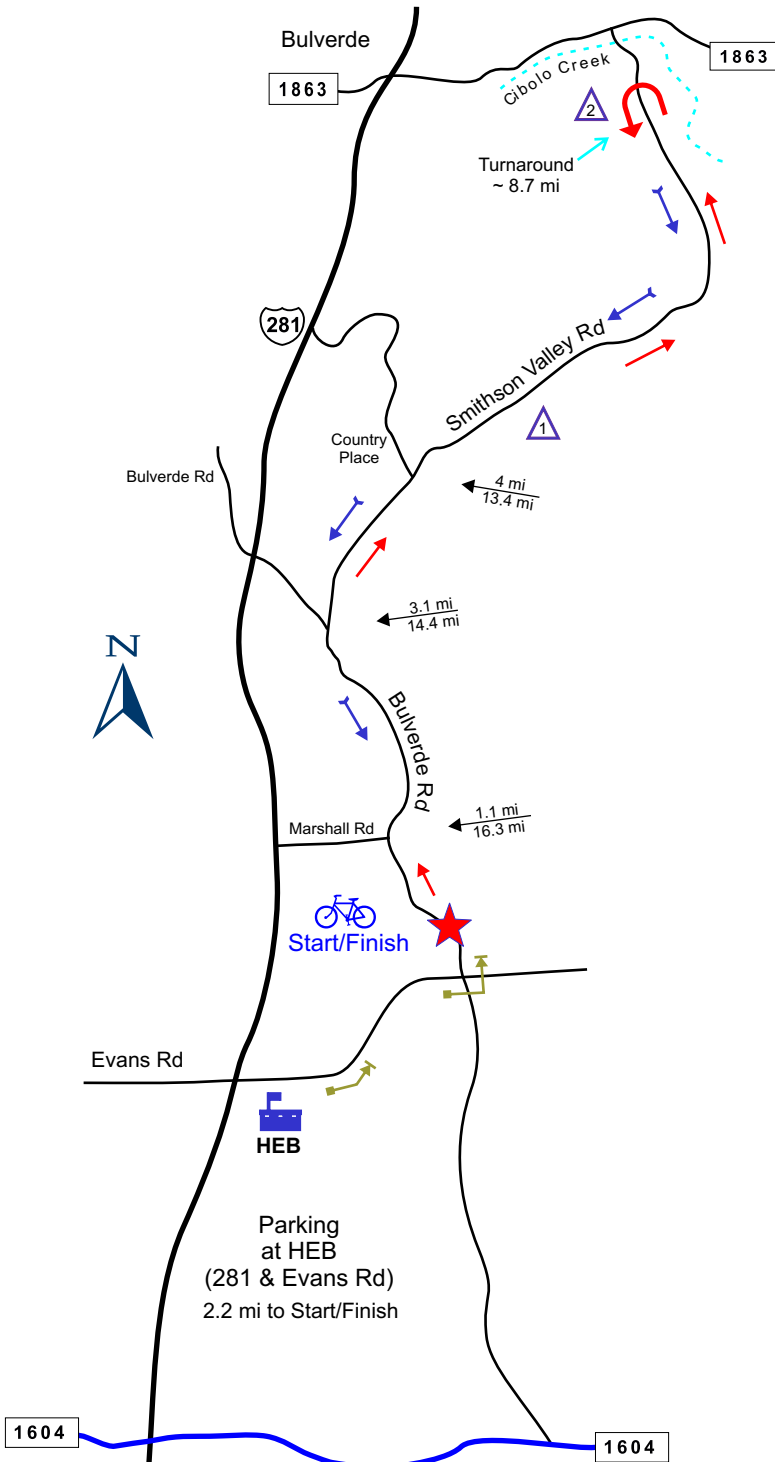

Britton's Wed Time Trials

Evans Rd
(Between Bulverde & Nacogdoches Rds)
Approx. 13.6 mi - Out & Back

Apr thru Oct (Daylight Savings Time)

Checkpoints – Britton's Wed Night TT	
Mile	
0.0	Start at Evans and Bulverde Rds (at entrance to Wahlgreens)
6.8	Turnaround (just before RR tracks)
13.6	Finish (across from Evans Rd entrance to Wahlgreens)

Britton's Wed Night TT Stats			
Climbing Elevation	900 ft	Ave Grade	3 %
Climbing Distance	6.8 mi	Steep Grade	6 %
Highest Elevation	1068 ft	Lowest Elevation	786 ft

Profile created with TOPO!® ©2001 National Geographic (www.nationalgeographic.com/topo)

Britton's Wed Time Trials

(Old Course)

Bulverde - Smithson Valley Rds
Approx. 17.5 mi - Out & Back

Apr thru Oct (Daylight Savings Time)

Map Courtesy of:
**Britton's
BICYCLE SHOP**

16636 US Hwy 281 North
San Antonio, Texas 78232
210-656-1655