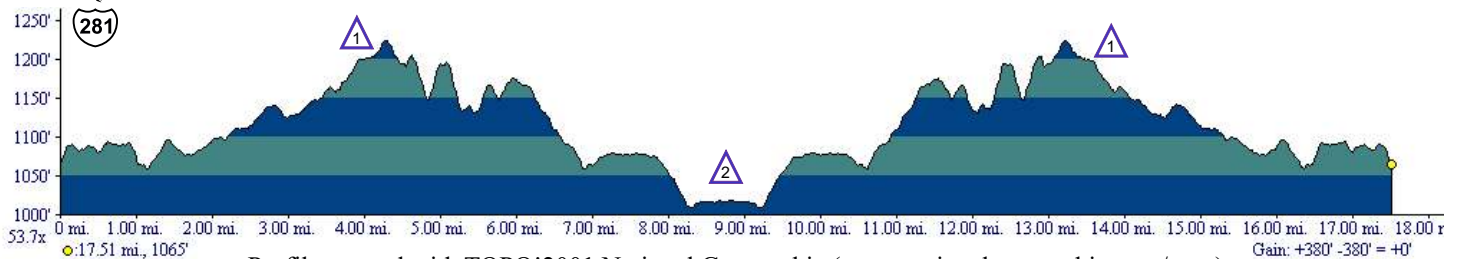

Britton's Wed Time Trials

Evans Rd
(Between Bulverde & Nacogdoches Rds)
Approx. 13.6 mi - Out & Back

Apr thru Oct (Daylight Savings Time)

Checkpoints – Britton's Wed Night TT	
Mile	
0.0	Start at Evans and Bulverde Rds (at entrance to Wahlgreens)
6.8	Turnaround (just before RR tracks)
13.6	Finish (across from Evans Rd entrance to Wahlgreens)

Britton's Wed Night TT Stats			
Climbing Elevation	900 ft	Ave Grade	3 %
Climbing Distance	6.8 mi	Steep Grade	6 %
Highest Elevation	1068 ft	Lowest Elevation	786 ft

Profile created with TOPO!® ©2001 National Geographic (www.nationalgeographic.com/topo)

Britton's Wed Time Trials

(Old Course)

Bulverde - Smithson Valley Rds
Approx. 17.5 mi - Out & Back

Apr thru Oct (Daylight Savings Time)

Map Courtesy of:
**Britton's
BICYCLE SHOP**

16636 US Hwy 281 North
San Antonio, Texas 78232
210-656-1655