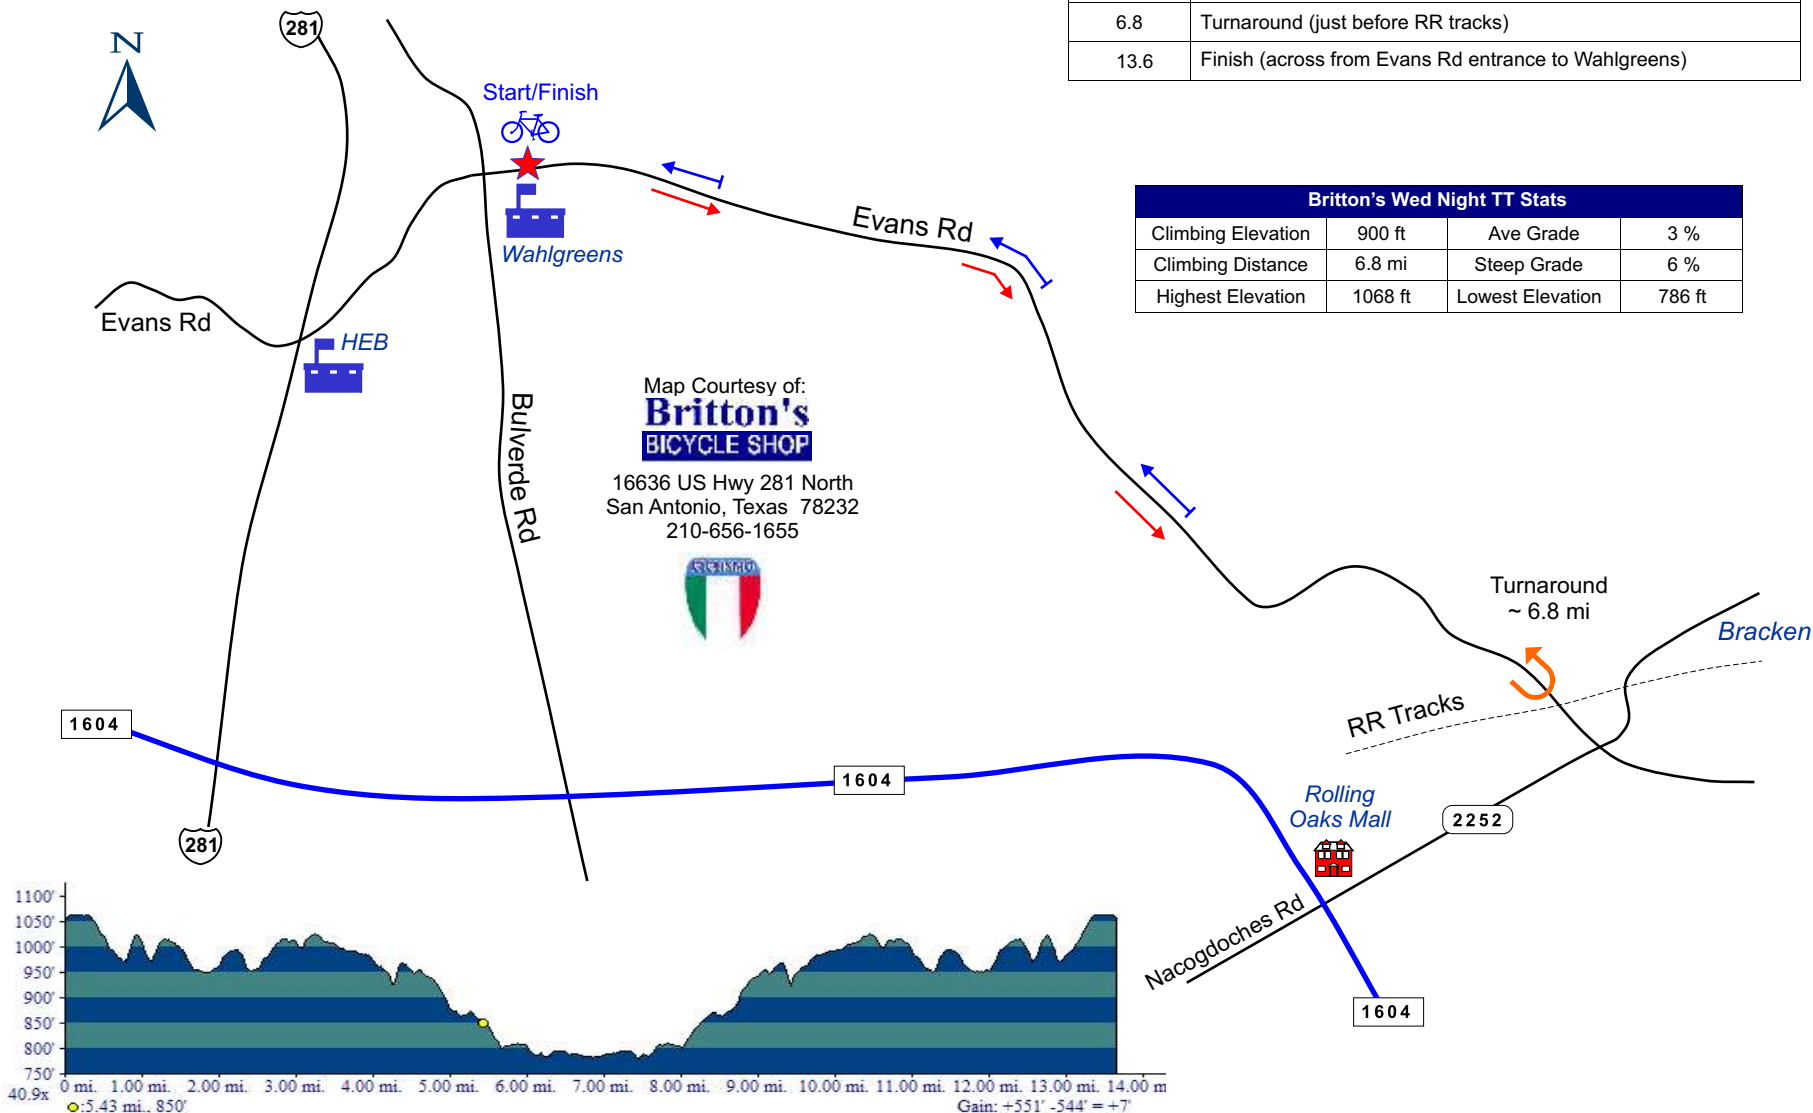

Britton's Wed Time Trials

Evans Rd
(Between Bulverde & Nacogdoches Rds)
Approx. 13.6 mi - Out & Back

Apr thru Oct (Daylight Savings Time)

Checkpoints – Britton's Wed Night TT	
Mile	
0.0	Start at Evans and Bulverde Rds (at entrance to Wahlgreens)
6.8	Turnaround (just before RR tracks)
13.6	Finish (across from Evans Rd entrance to Wahlgreens)

Britton's Wed Night TT Stats			
Climbing Elevation	900 ft	Ave Grade	3 %
Climbing Distance	6.8 mi	Steep Grade	6 %
Highest Elevation	1068 ft	Lowest Elevation	786 ft

Profile created with TOPO!® ©2001 National Geographic (www.nationalgeographic.com/topo)

Britton's Wed Time Trials

(Old Course)

Bulverde - Smithson Valley Rds
Approx. 17.5 mi - Out & Back

Apr thru Oct (Daylight Savings Time)

Map Courtesy of:
**Britton's
BICYCLE SHOP**

16636 US Hwy 281 North
San Antonio, Texas 78232
210-656-1655