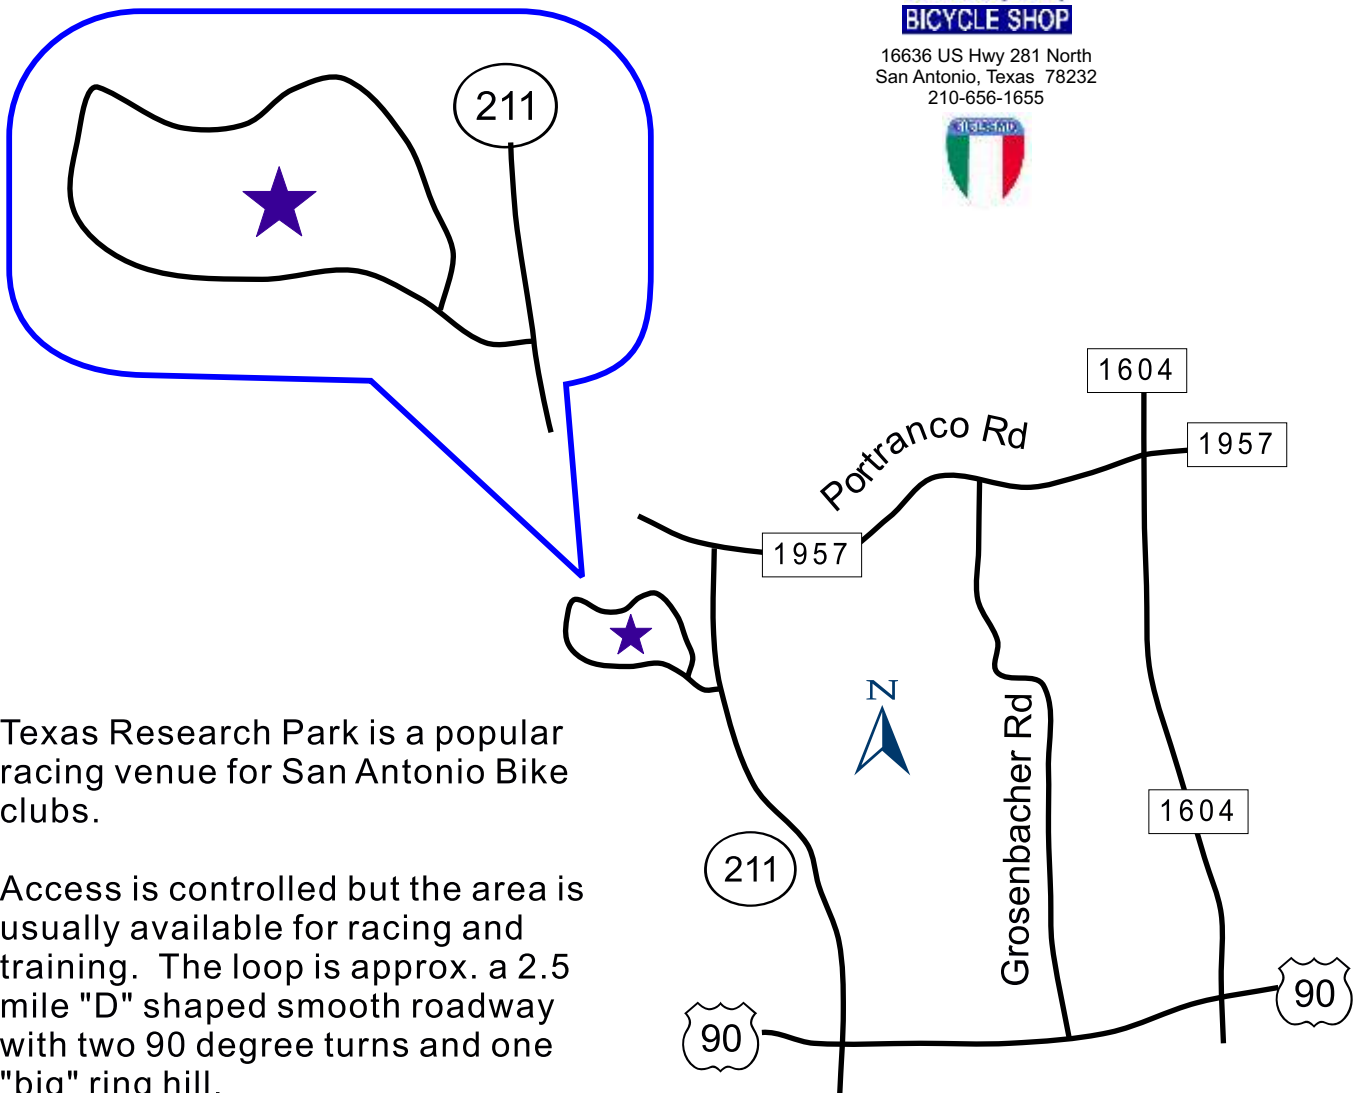

Texas Research Park

Map Courtesy of:

Britton's
BICYCLE SHOP

16636 US Hwy 281 North
San Antonio, Texas 78232
210-656-1655

Texas Research Park is a popular racing venue for San Antonio Bike clubs.

Access is controlled but the area is usually available for racing and training. The loop is approx. a 2.5 mile "D" shaped smooth roadway with two 90 degree turns and one "big" ring hill.