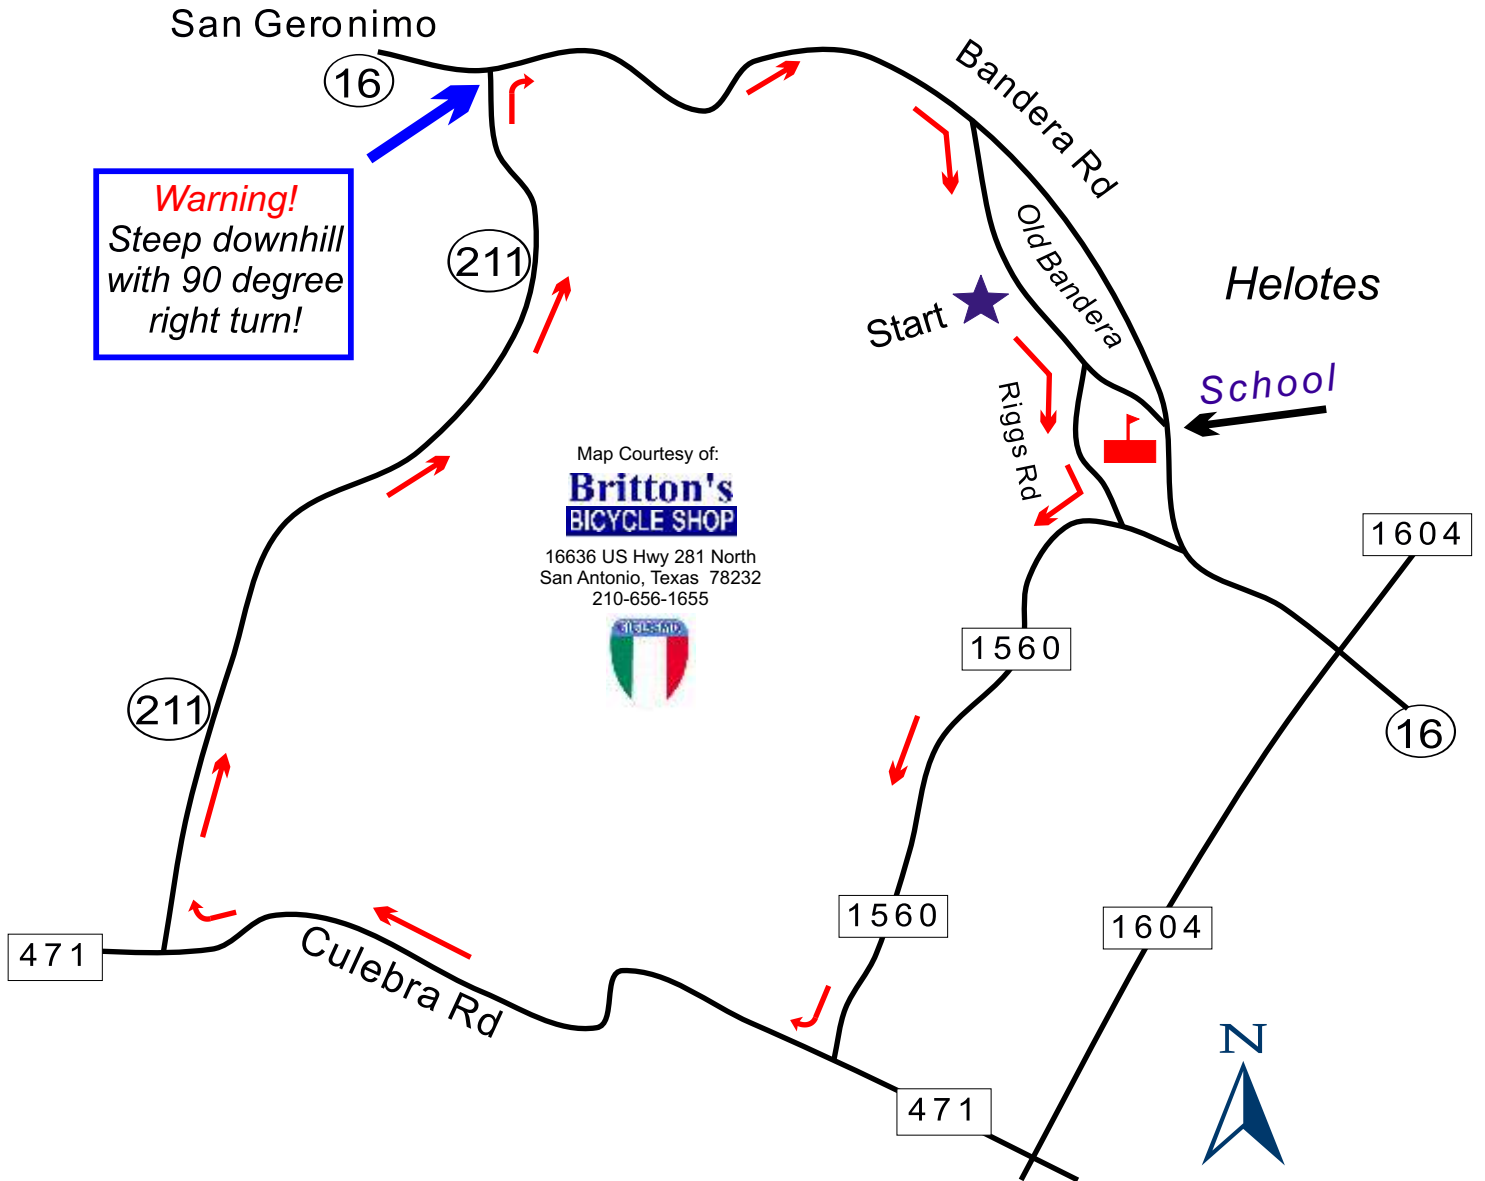

Helotes Loop

Warning!
Steep downhill
with 90 degree
right turn!

Map Courtesy of:
Britton's
BICYCLE SHOP
16636 US Hwy 281 North
San Antonio, Texas 78232
210-656-1655