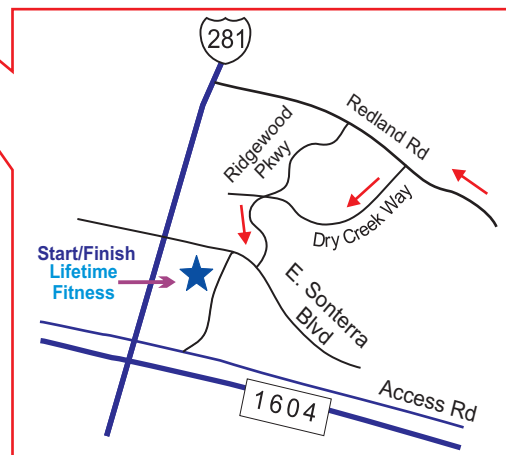

Britton's New Years Day Rides

43 Mile Ride

- or -
(37 mile cutoff route via Bulverde Rd)

Start at Lifetime Fitness
281 & 1604

Legend

-  43 Mi (Blue)
-  37 Mi cutoff (Green)

Britton's New Location
Suite # 1109, 434 N SL, 1604 W
San Antonio, Texas 78258
(Next to Silo's)

Map Courtesy of:
Britton's
BICYCLE SHOP

Suite # 1109, 434 N SL, 1604 W,
San Antonio, Texas 78258
(Next to Silo's Restaurant)
210-656-1655

Britton's New Years Day Rides

67 Mile Ride

Map Courtesy of:
Britton's
BICYCLE SHOP

Suite # 1109, 434 N SL, 1604 W,
San Antonio, Texas 78258
(Next to Silo's Restaurant)
210-656-1655

Britton's New Location
Suite # 1109, 434 N SL, 1604 W
San Antonio, Texas 78258
(Next to Silo's)

Start at Lifetime Fitness
281 & 1604

Legend

 67 Mi (Red)

Britton's New Years Day Rides

Map Courtesy of:

**Britton's
BICYCLE SHOP**

Suite # 1109, 434 N SL, 1604 W,
San Antonio, Texas 78258
(Next to Silo's Restaurant)
210-656-1655

15 Mile Ride

Start at Lifetime Fitness
281 & 1604