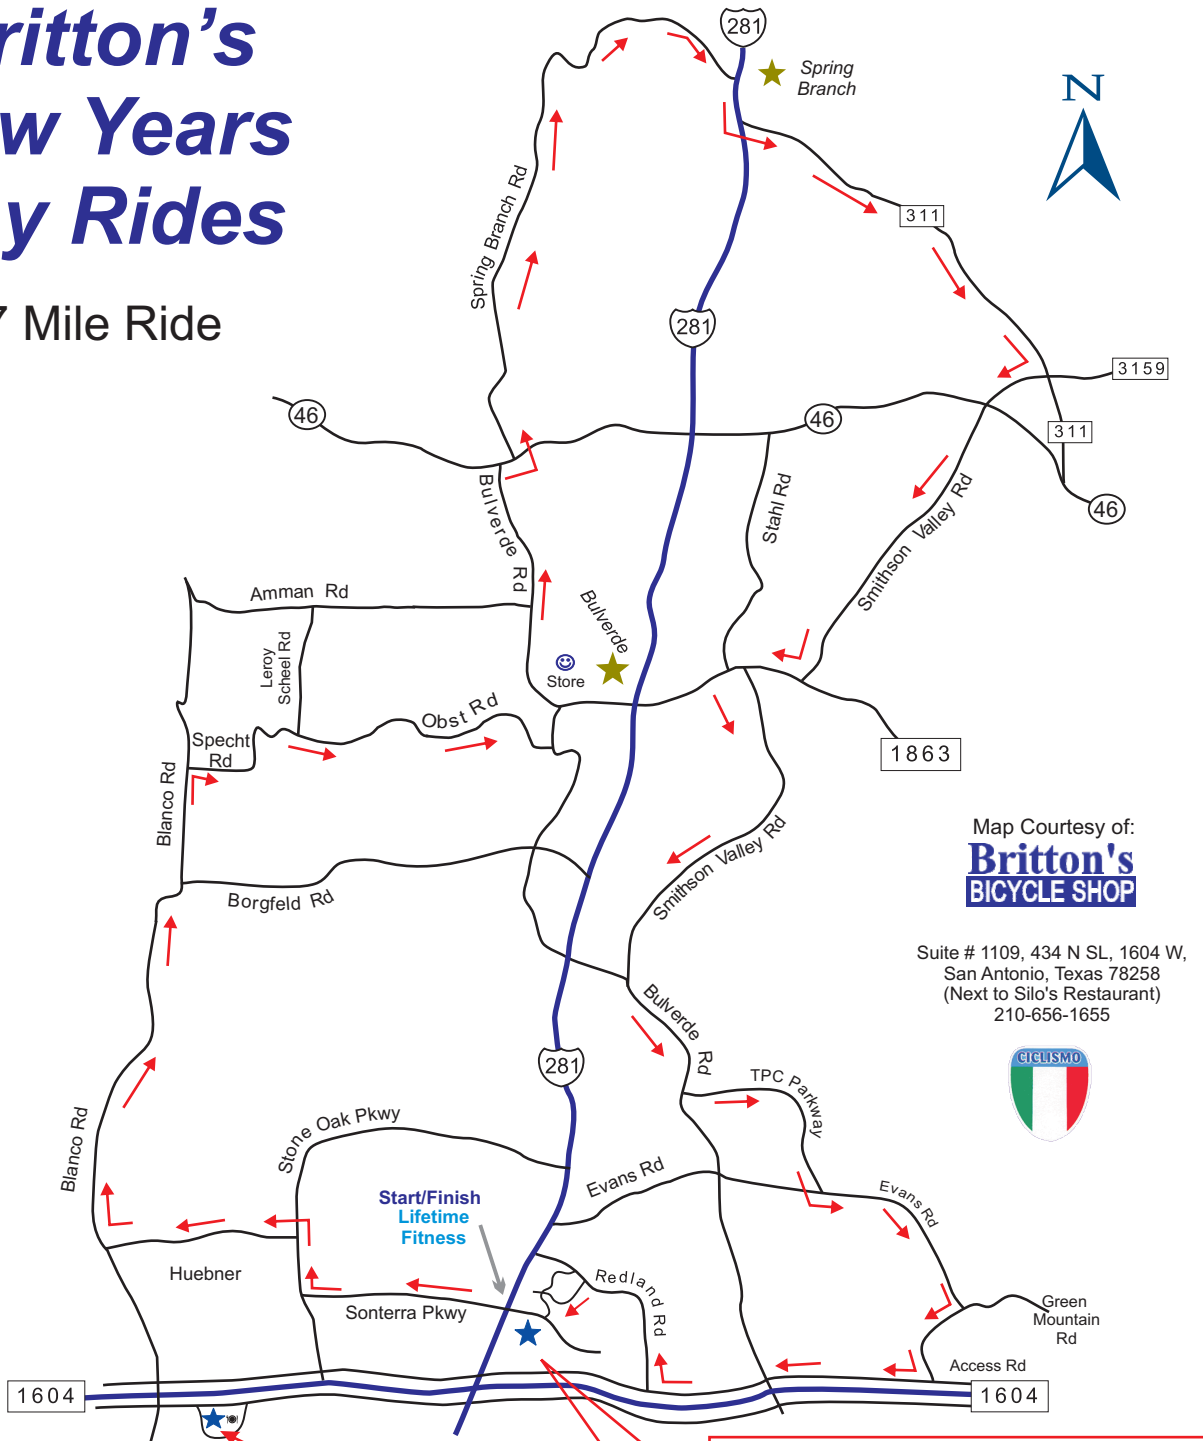

Britton's New Years Day Rides

43 Mile Ride

- or -
(37 mile cutoff route via Bulverde Rd)

Start at Lifetime Fitness
281 & 1604

Legend

-  43 Mi (Blue)
-  37 Mi cutoff (Green)

Britton's New Location
Suite # 1109, 434 N SL, 1604 W
San Antonio, Texas 78258
(Next to Silo's)

Map Courtesy of:
Britton's
BICYCLE SHOP

Suite # 1109, 434 N SL, 1604 W,
San Antonio, Texas 78258
(Next to Silo's Restaurant)
210-656-1655

Britton's New Years Day Rides

67 Mile Ride

Map Courtesy of:
Britton's
BICYCLE SHOP

Legend

 67 Mi (Red)

Britton's New Years Day Rides

Map Courtesy of:

**Britton's
BICYCLE SHOP**

Suite # 1109, 434 N SL, 1604 W,
San Antonio, Texas 78258
(Next to Silo's Restaurant)
210-656-1655

15 Mile Ride

Start at Lifetime Fitness
281 & 1604

Legend

- Outbound (Red)
- Inbound (Green)