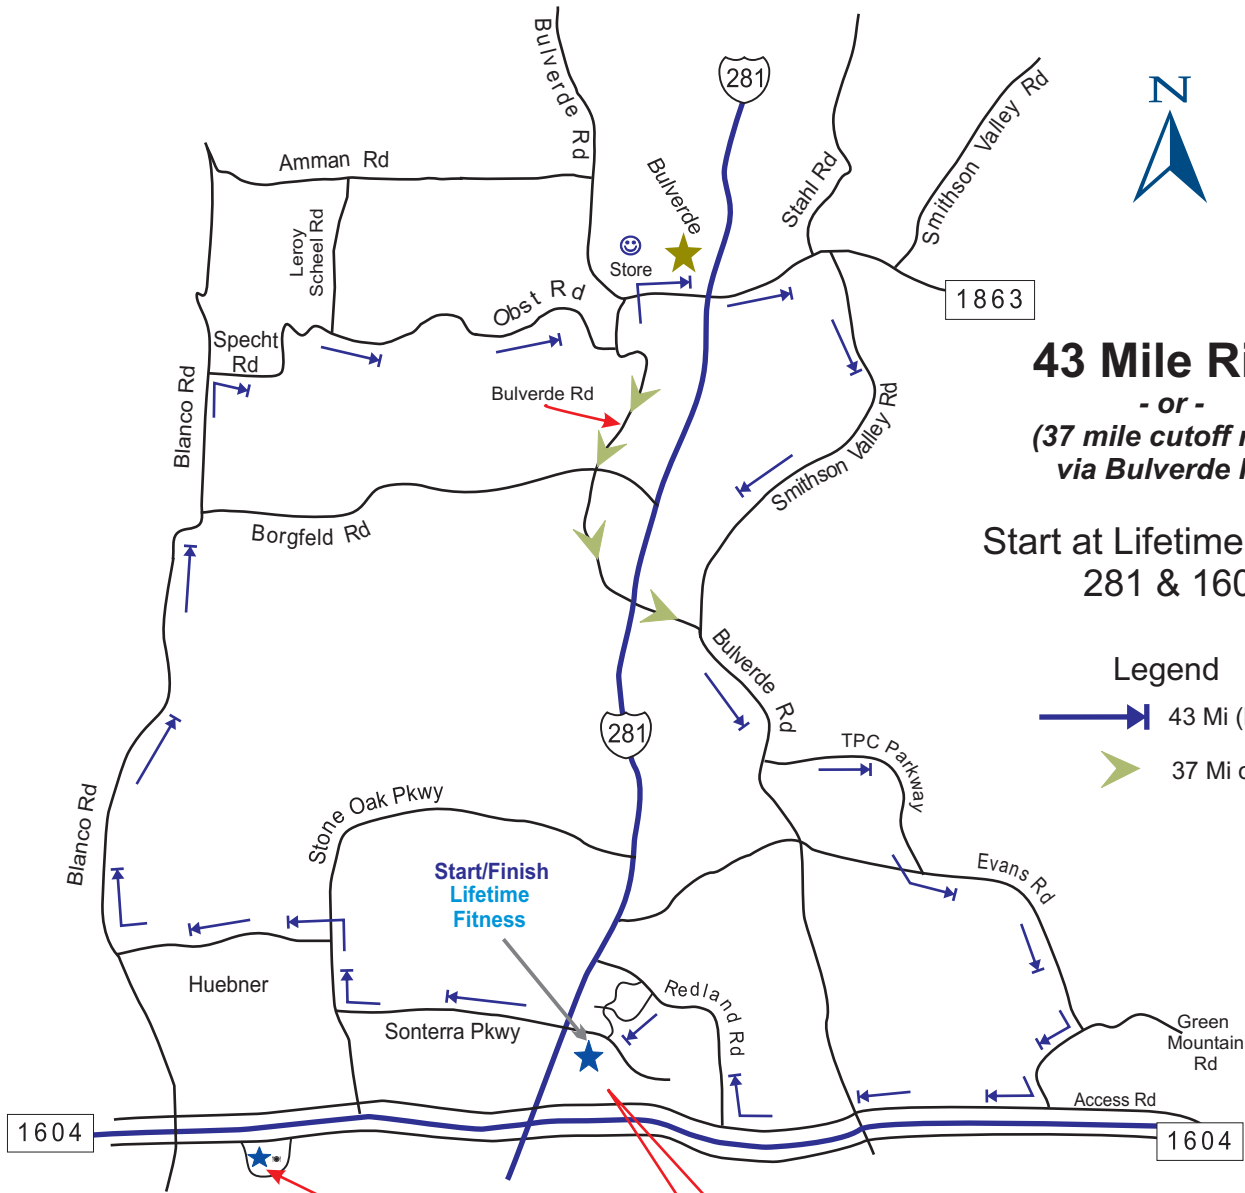

Britton's New Years Day Rides

43 Mile Ride

- or -
(37 mile cutoff route via Bulverde Rd)

Start at Lifetime Fitness
281 & 1604

Legend

-  43 Mi (Blue)
-  37 Mi cutoff (Green)

Britton's New Location
Suite # 1109, 434 N SL, 1604 W
San Antonio, Texas 78258
(Next to Silo's)

Map Courtesy of:
Britton's
BICYCLE SHOP

Suite # 1109, 434 N SL, 1604 W,
San Antonio, Texas 78258
(Next to Silo's Restaurant)
210-656-1655

Britton's New Years Day Rides

67 Mile Ride

Map Courtesy of:
Britton's
BICYCLE SHOP

Legend

 67 Mi (Red)

Britton's New Years Day Rides

Map Courtesy of:

**Britton's
BICYCLE SHOP**

Suite # 1109, 434 N SL, 1604 W,
San Antonio, Texas 78258
(Next to Silo's Restaurant)
210-656-1655

15 Mile Ride

Start at Lifetime Fitness
281 & 1604

Legend

- Outbound (Red)
- Inbound (Green)