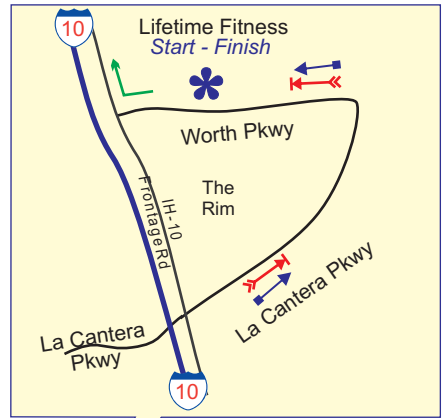

2011 Super Bowl Sunday Rides

Long Route = 42 miles
Short Route = 24 miles

-  **Start - both routes start together**
-  **Longer Ride - cross Scenic Loop, continue NW on Toutant Beaugard Rd**
-  **Shorter Ride - Left on Scenic Loop, continue South into Helotes**

Map Courtesy of:
Britton's BICYCLE SHOP
16636 US Hwy 281 North
San Antonio, Texas 78232
210-656-1655