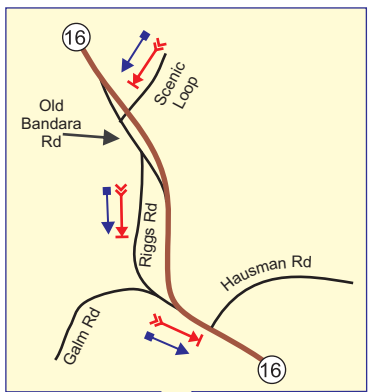

2011 Super Bowl Sunday Rides

Long Route = 42 miles
Short Route = 24 miles

-  **Start - both routes start together**
-  **Longer Ride - cross Scenic Loop, continue NW on Toutant Beaugard Rd**
-  **Shorter Ride - Left on Scenic Loop, continue South into Helotes**

Map Courtesy of:
Britton's BICYCLE SHOP
16636 US Hwy 281 North
San Antonio, Texas 78232
210-656-1655