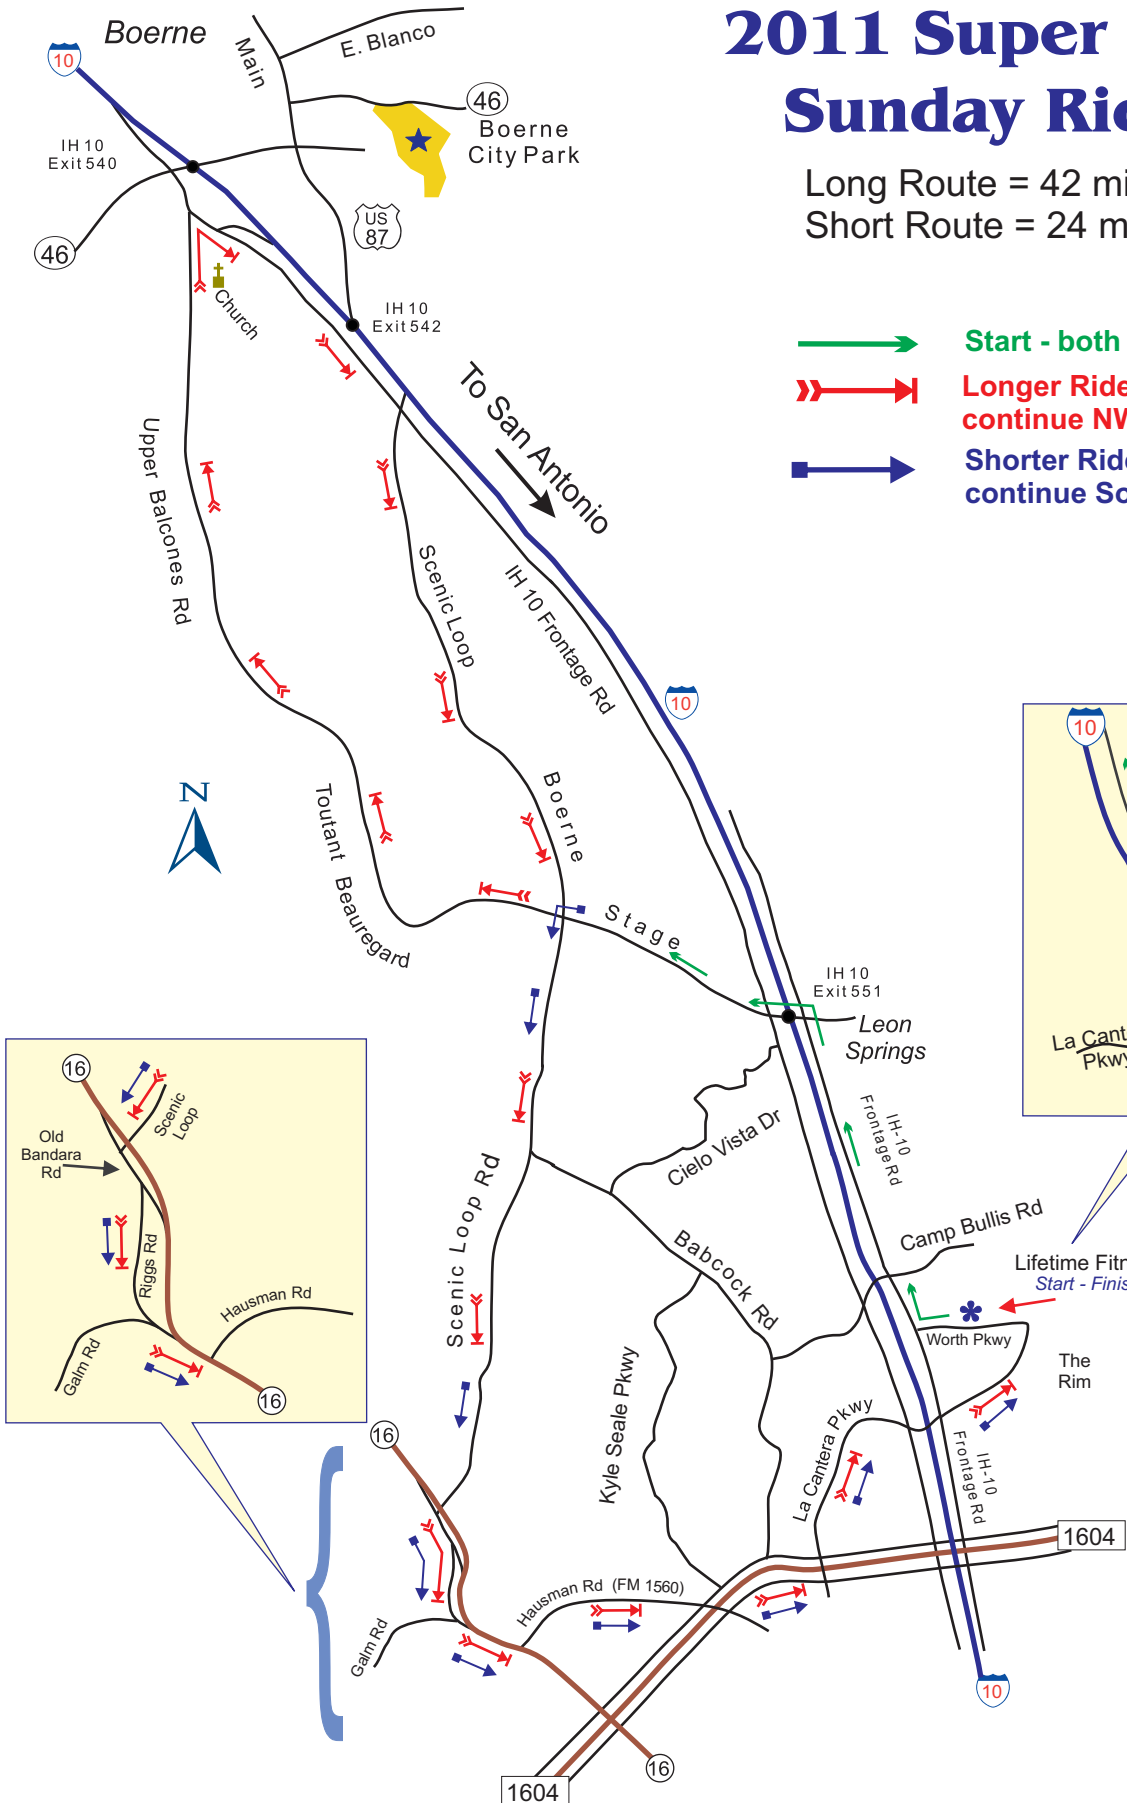

2011 Super Bowl Sunday Rides

Long Route = 42 miles
Short Route = 24 miles

-  **Start - both routes start together**
-  **Longer Ride - cross Scenic Loop, continue NW on Toutant Beaugard Rd**
-  **Shorter Ride - Left on Scenic Loop, continue South into Helotes**

Map Courtesy of:
Britton's BICYCLE SHOP
16636 US Hwy 281 North
San Antonio, Texas 78232
210-656-1655