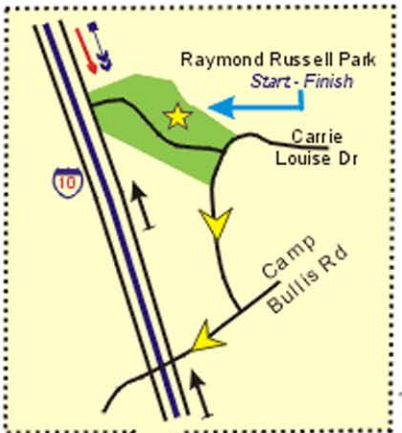

2003 Memorial Day Ride

All riders follow Yellow Arrows
 23 Mi Ride = Follow Blue Arrows
 42 Mi Ride = Follow Red Arrows
 64 Mi Ride = Follow Black Arrows

Maps courtesy of:

**Britton's
BICYCLE SHOP**

16636 US Hwy 281 North
 San Antonio, Texas 78232
 PH: (210) 656-1655