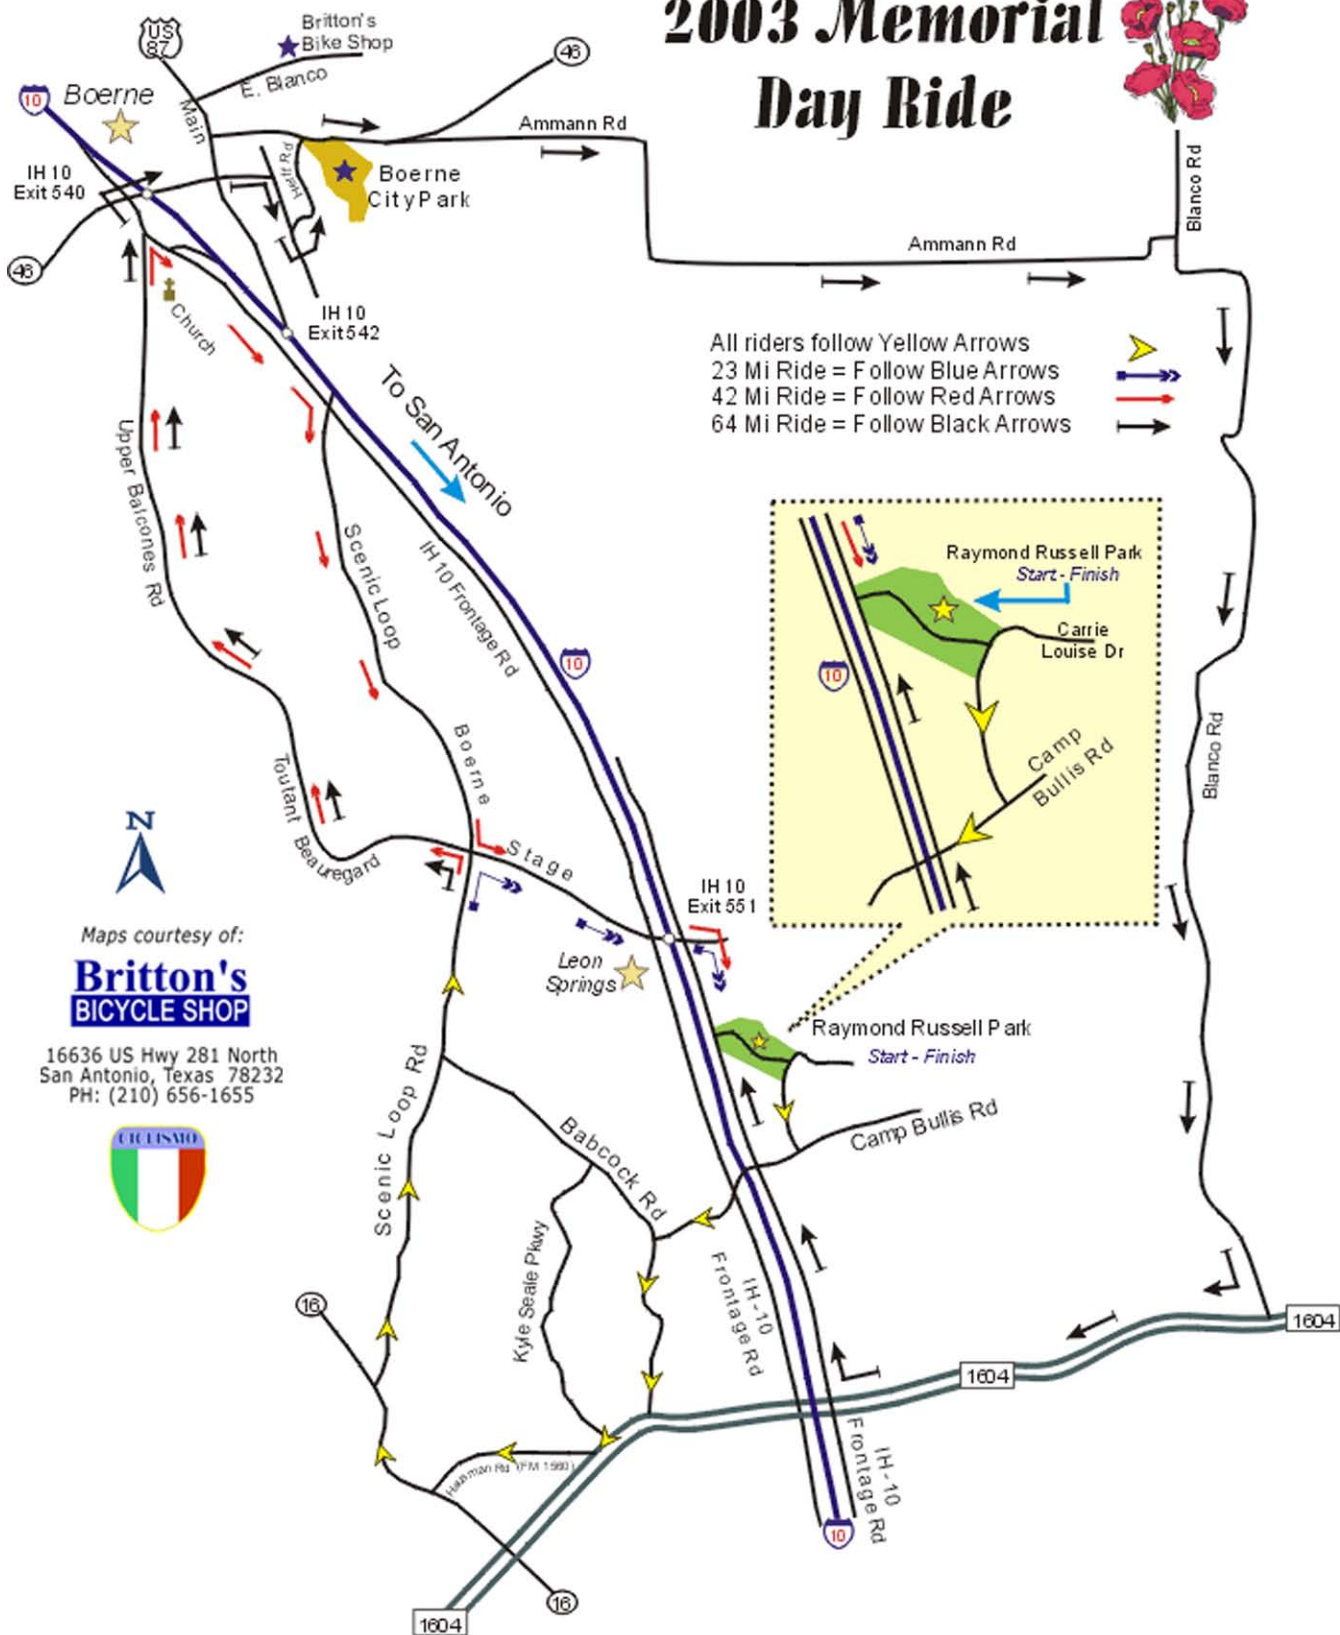

2003 Memorial Day Ride

All riders follow Yellow Arrows
 23 Mi Ride = Follow Blue Arrows
 42 Mi Ride = Follow Red Arrows
 64 Mi Ride = Follow Black Arrows

Maps courtesy of:

**Britton's
BICYCLE SHOP**

16636 US Hwy 281 North
 San Antonio, Texas 78232
 PH: (210) 656-1655