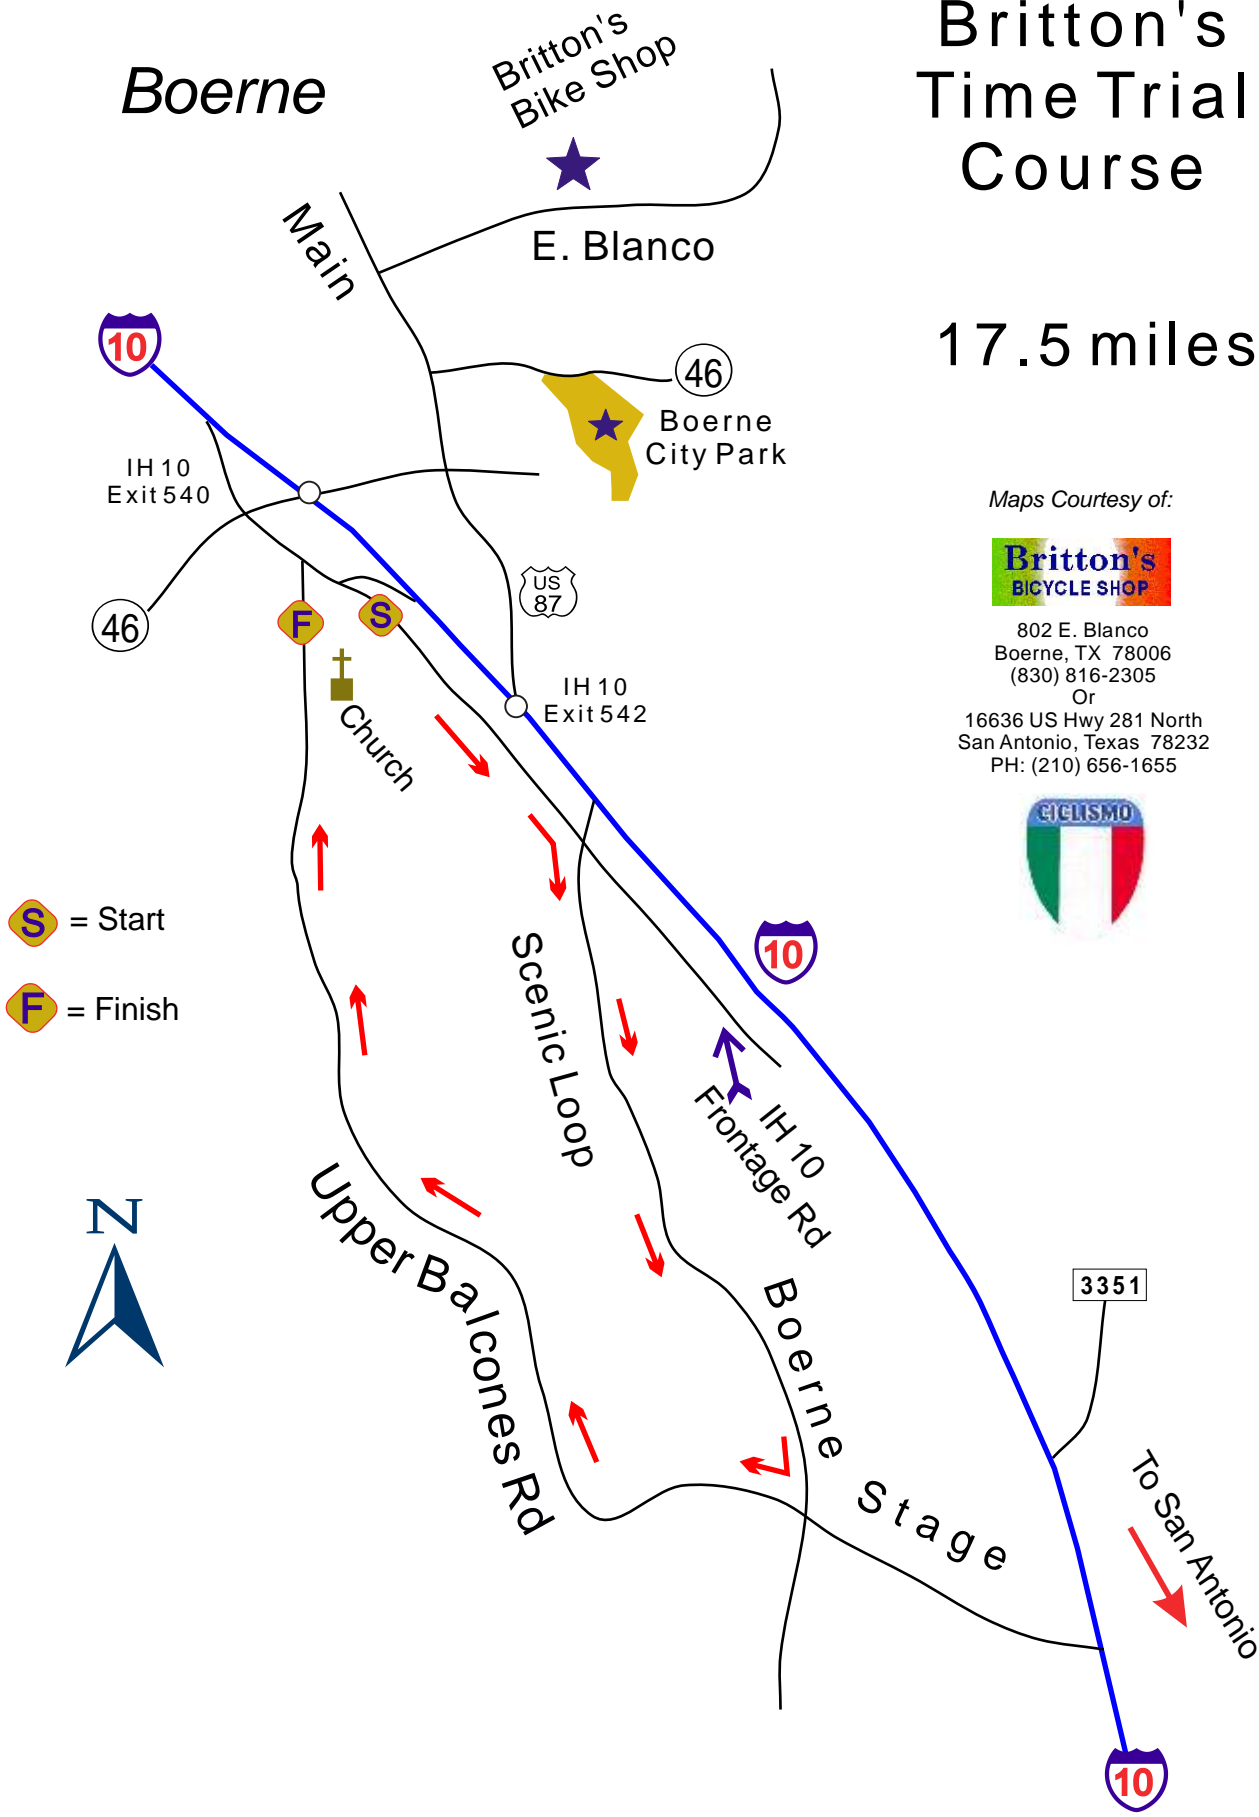

# Britton's Time Trial Course

17.5 miles

Maps Courtesy of:

802 E. Blanco  
Boerne, TX 78006  
(830) 816-2305  
Or  
16636 US Hwy 281 North  
San Antonio, Texas 78232  
PH: (210) 656-1655