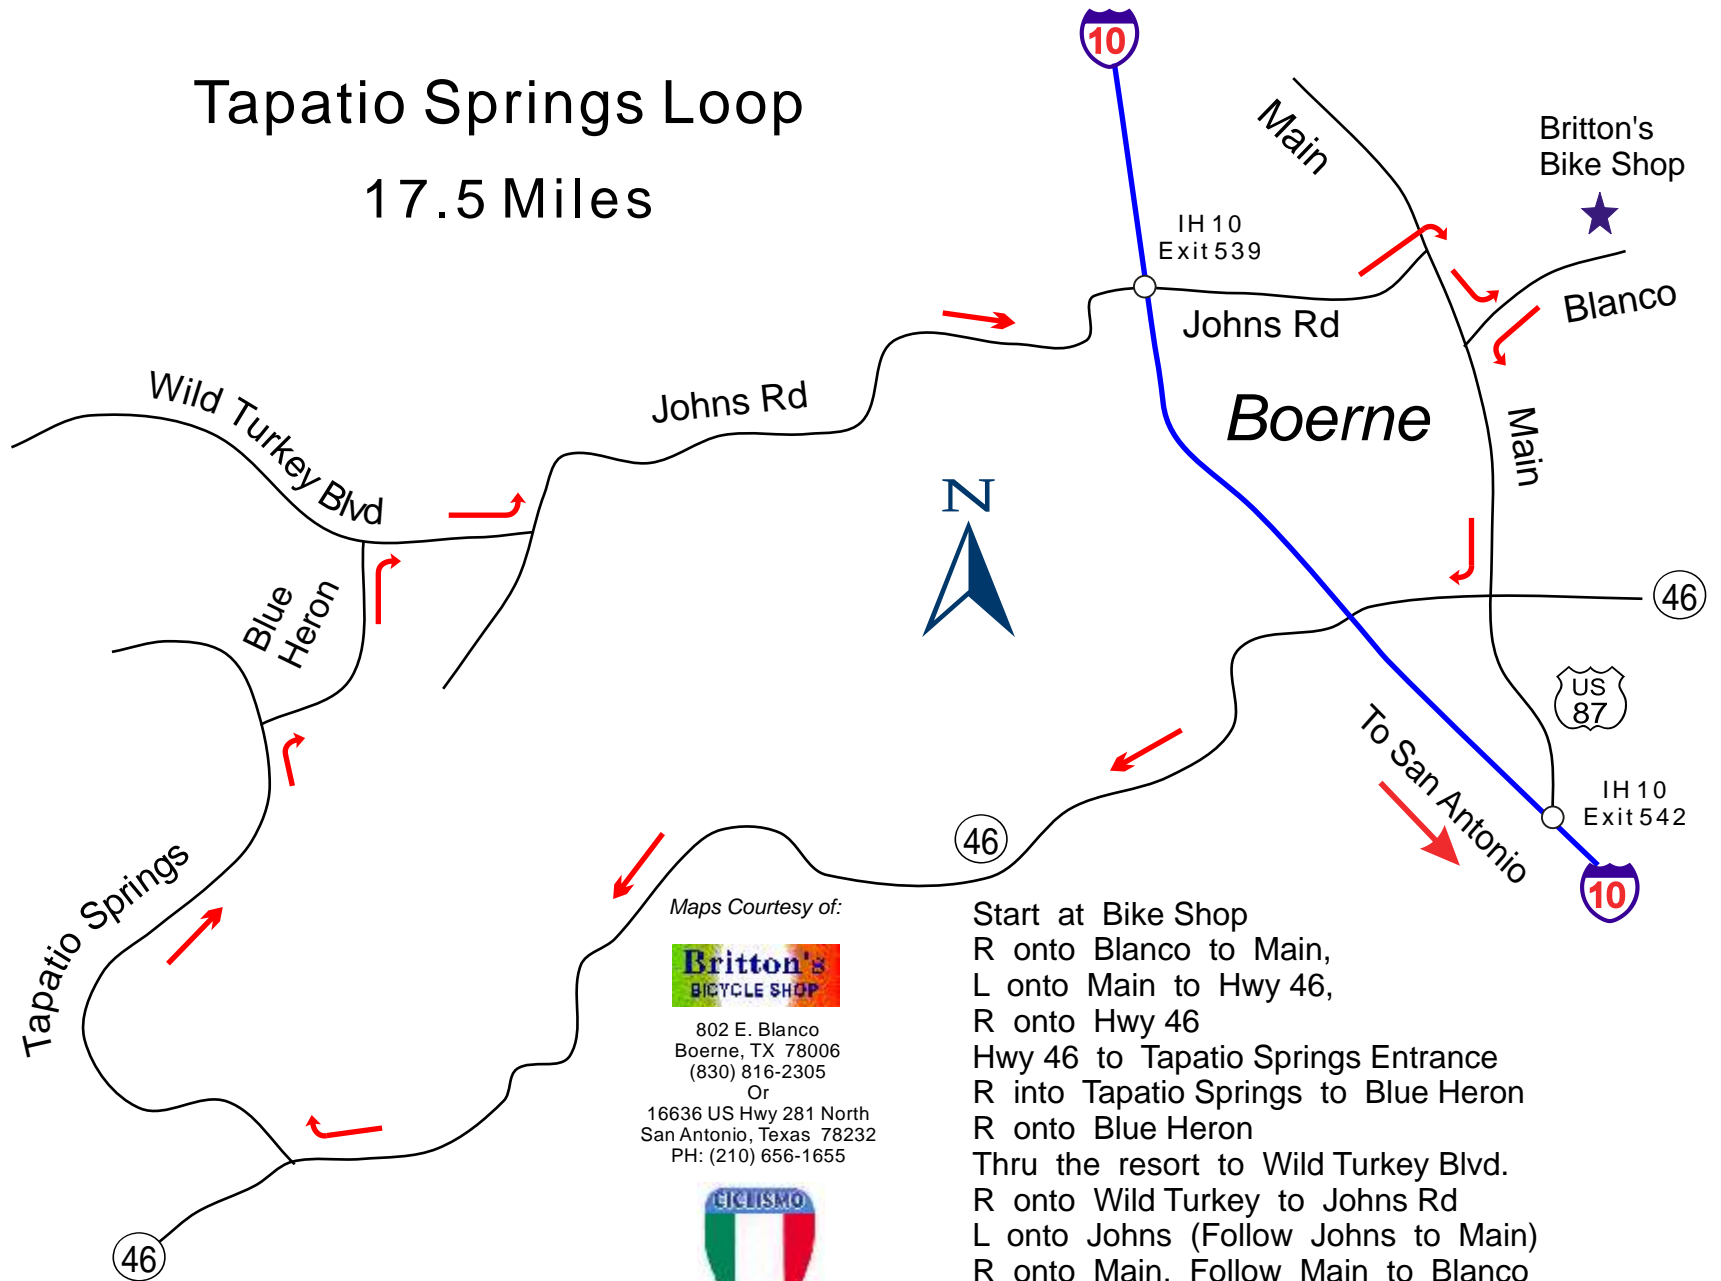

# Tapatio Springs Loop

17.5 Miles

Maps Courtesy of:

802 E. Blanco  
Boerne, TX 78006  
(830) 816-2305  
Or  
16636 US Hwy 281 North  
San Antonio, Texas 78232  
PH: (210) 656-1655

Start at Bike Shop  
R onto Blanco to Main,  
L onto Main to Hwy 46,  
R onto Hwy 46  
Hwy 46 to Tapatio Springs Entrance  
R into Tapatio Springs to Blue Heron  
R onto Blue Heron  
Thru the resort to Wild Turkey Blvd.  
R onto Wild Turkey to Johns Rd  
L onto Johns (Follow Johns to Main)  
R onto Main, Follow Main to Blanco  
L onto Blanco