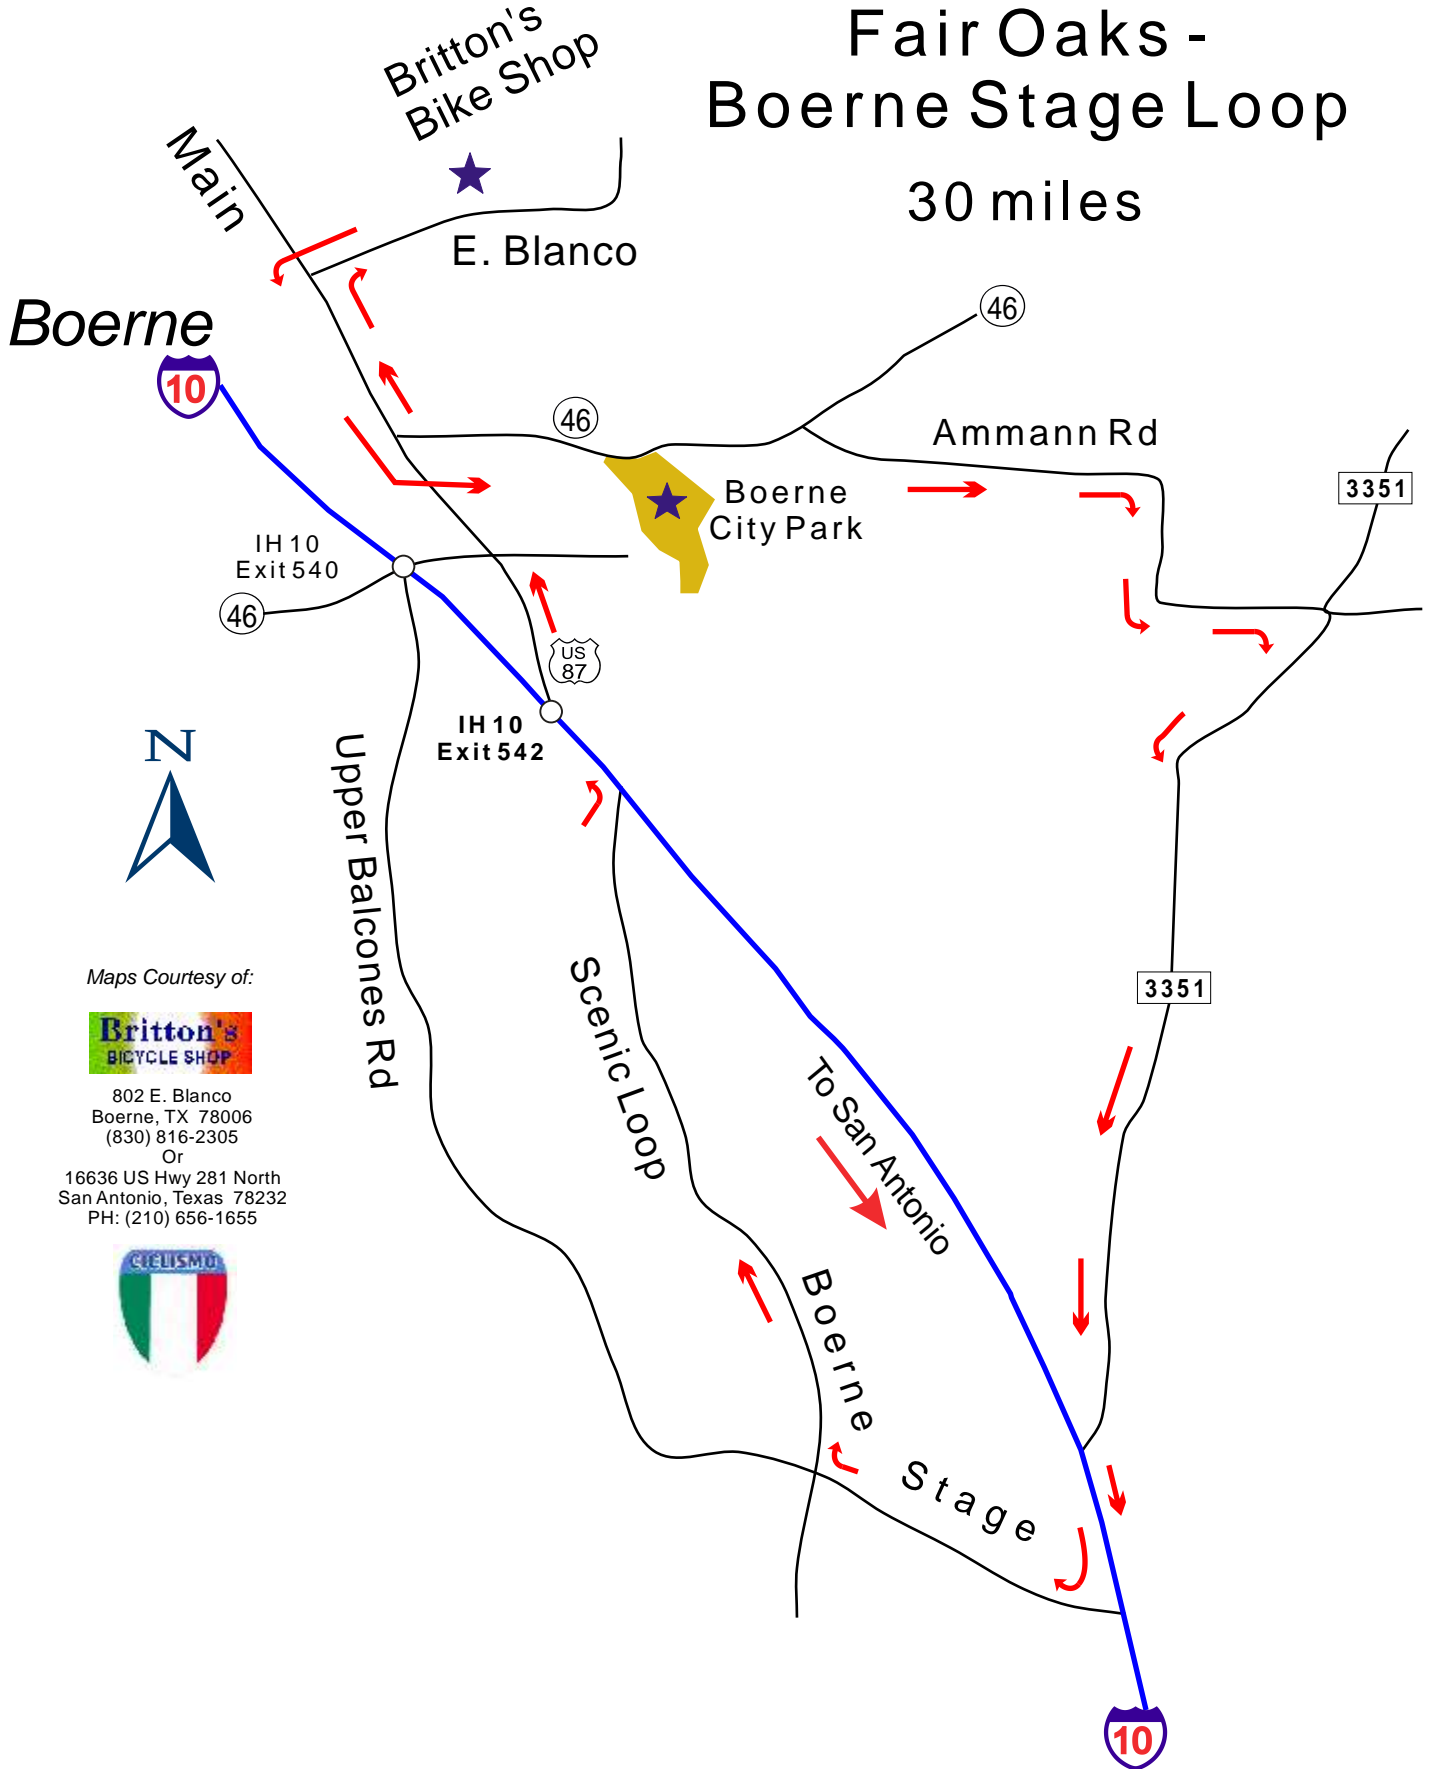

# Fair Oaks - Boerne Stage Loop

30 miles

Maps Courtesy of:

802 E. Blanco  
Boerne, TX 78006  
(830) 816-2305  
Or  
16636 US Hwy 281 North  
San Antonio, Texas 78232  
PH: (210) 656-1655