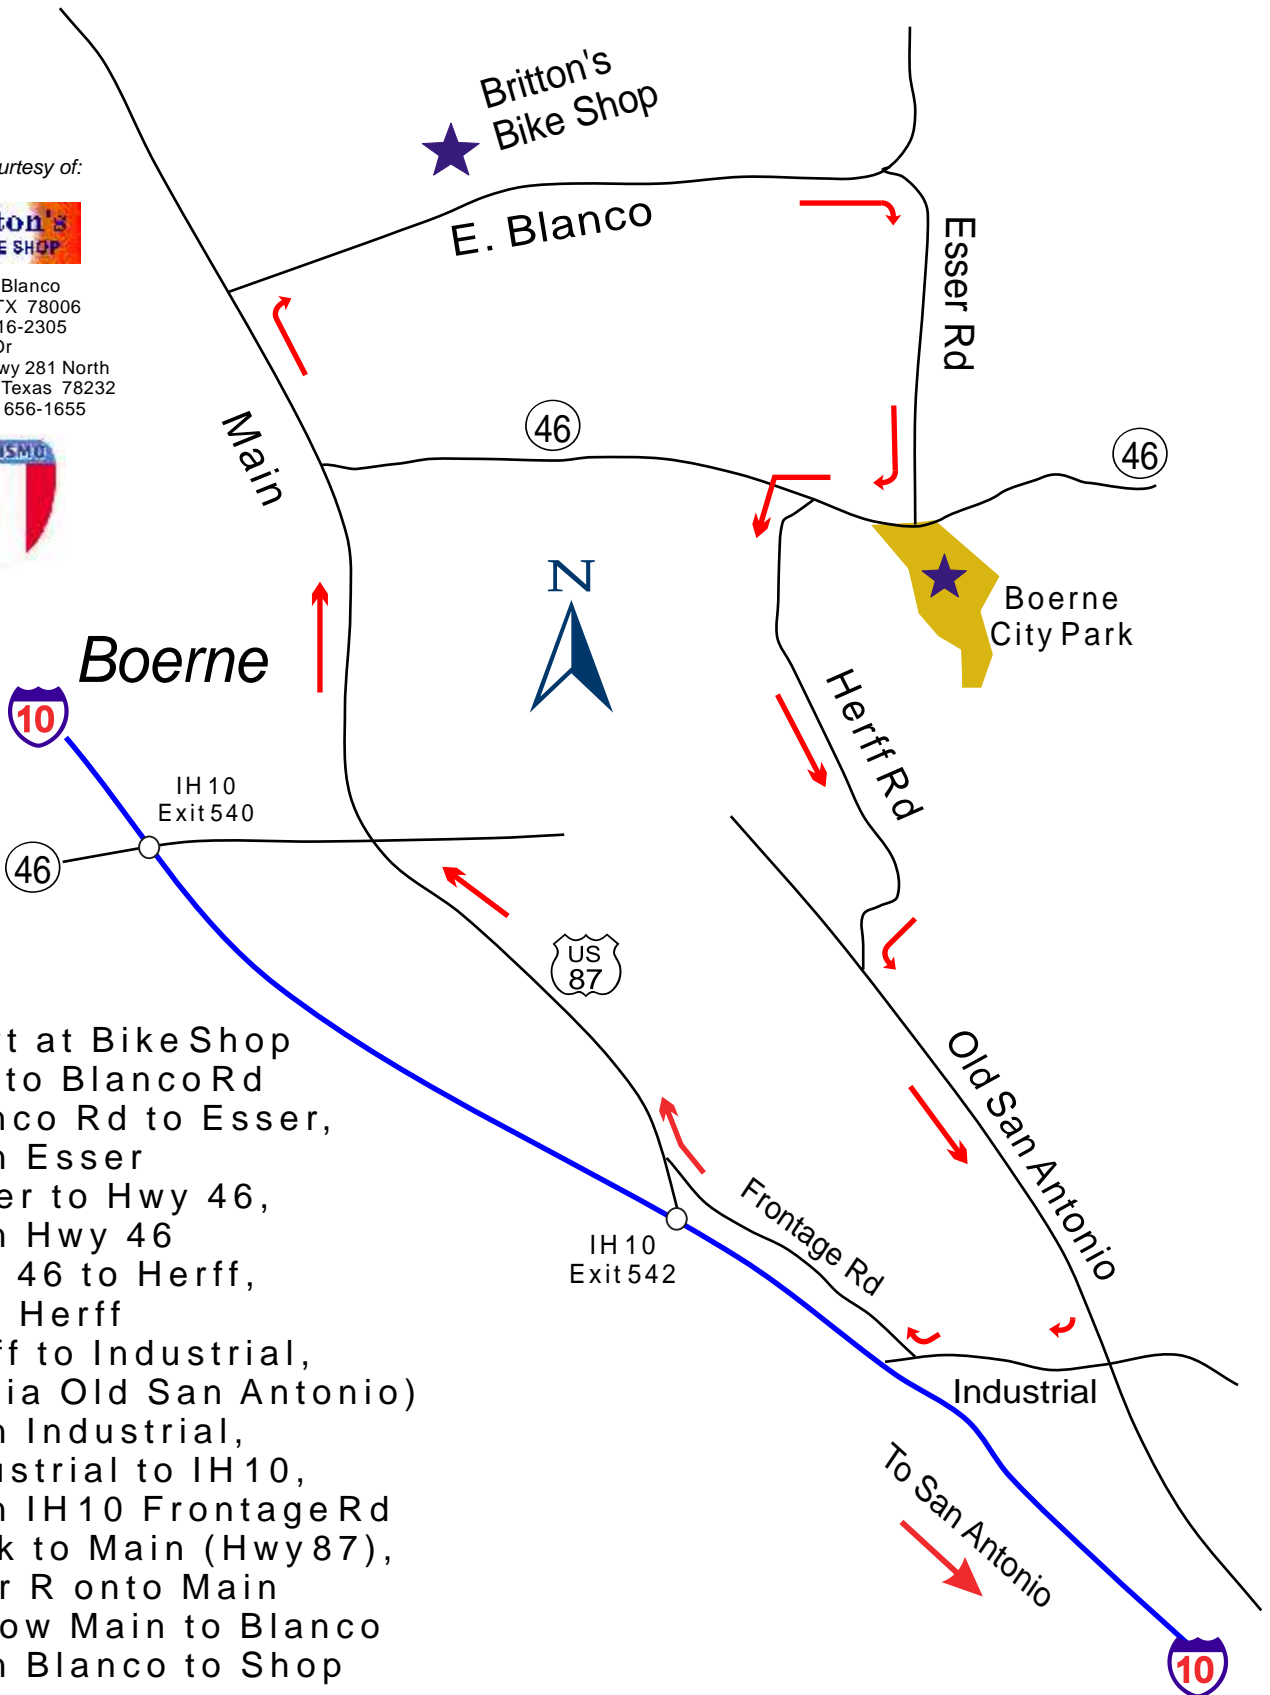

# Boerne Short Loop

7 miles

Maps Courtesy of:

802 E. Blanco  
Boerne, TX 78006  
(830) 816-2305

Or

16636 US Hwy 281 North  
San Antonio, Texas 78232  
PH: (210) 656-1655

Start at Bike Shop  
L onto Blanco Rd  
Blanco Rd to Esser,  
R on Esser  
Esser to Hwy 46,  
R on Hwy 46  
Hwy 46 to Herff,  
L on Herff  
Herff to Industrial,  
(via Old San Antonio)  
R on Industrial,  
Industrial to IH10,  
R on IH10 Frontage Rd  
Back to Main (Hwy87),  
Bear R onto Main  
Follow Main to Blanco  
R on Blanco to Shop