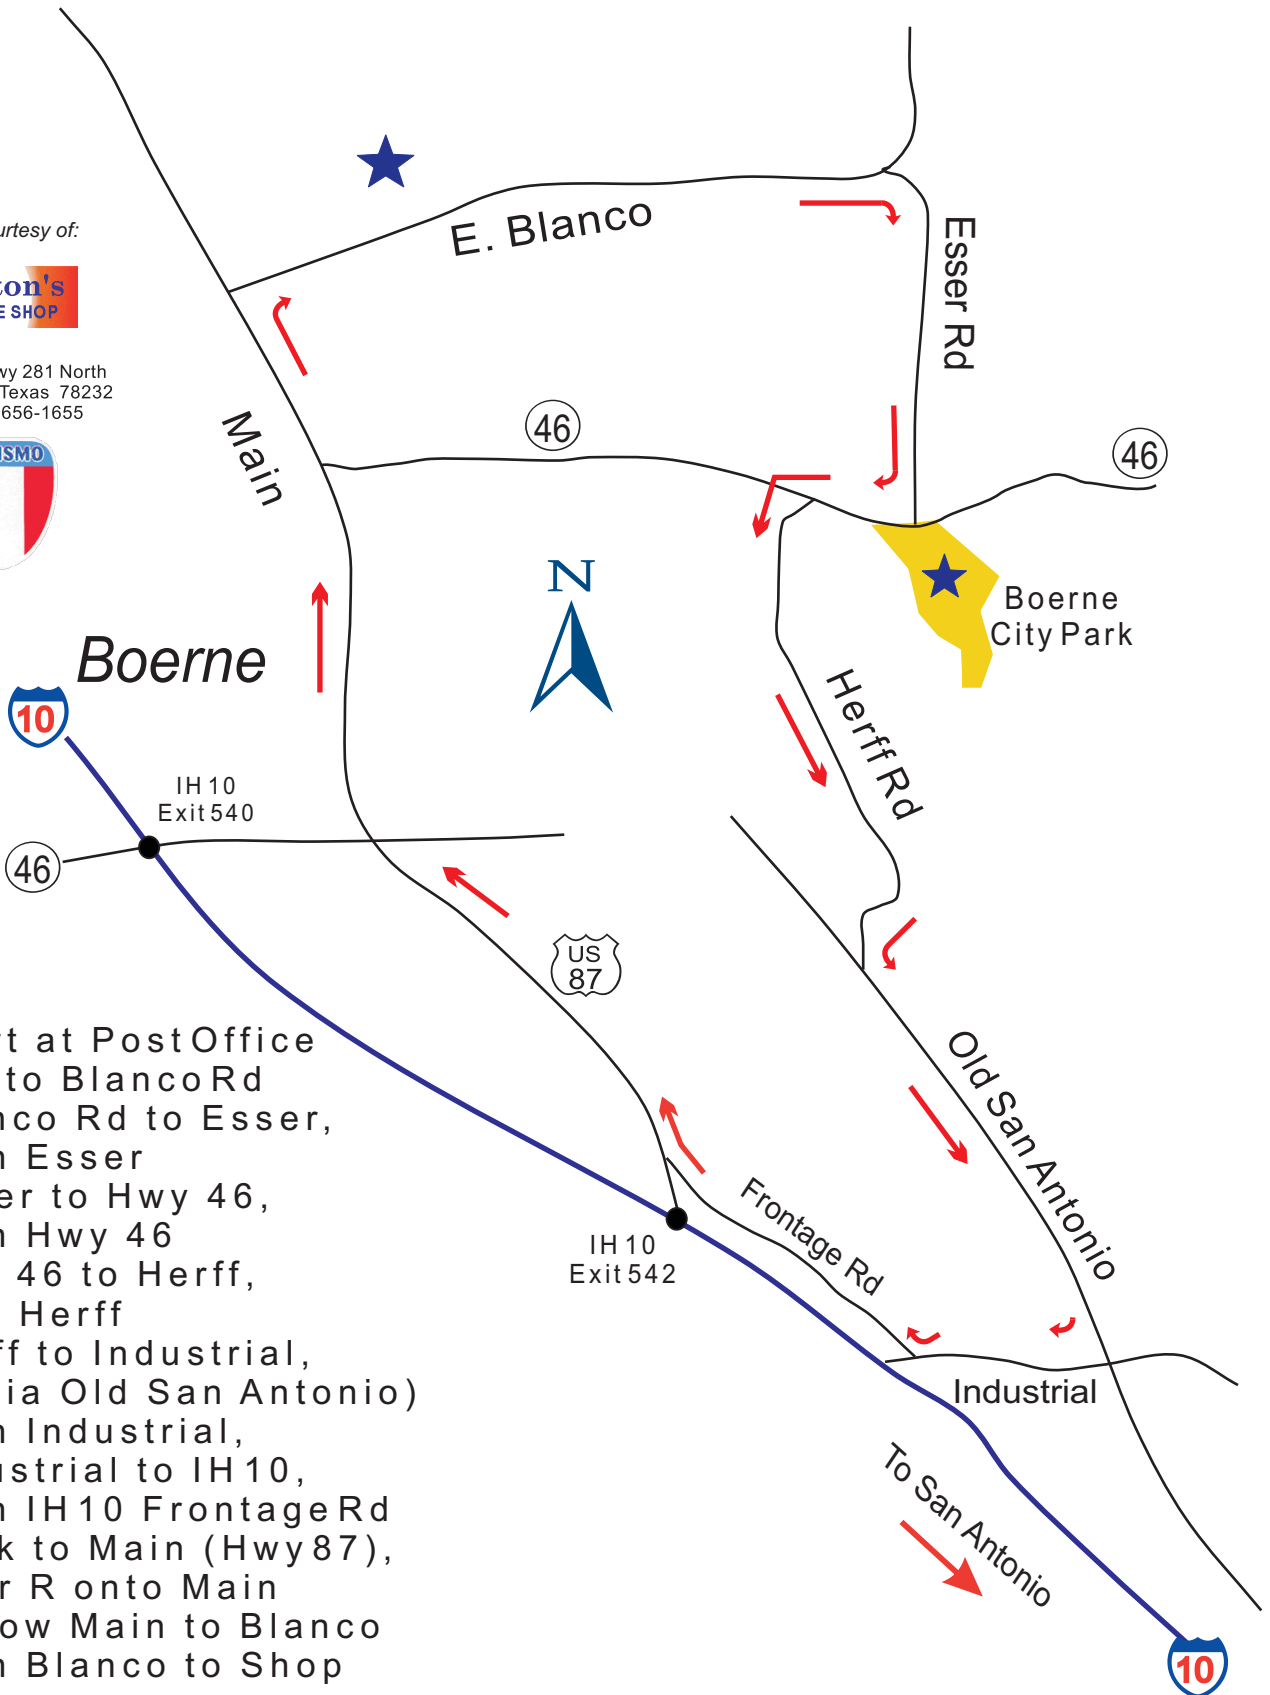

# Boerne Short Loop

7 miles

Maps Courtesy of:

16636 US Hwy 281 North  
San Antonio, Texas 78232  
PH: (210) 656-1655

Start at Post Office  
L onto Blanco Rd  
Blanco Rd to Esser,  
R on Esser  
Esser to Hwy 46,  
R on Hwy 46  
Hwy 46 to Herff,  
L on Herff  
Herff to Industrial,  
(via Old San Antonio)  
R on Industrial,  
Industrial to IH 10,  
R on IH 10 Frontage Rd  
Back to Main (Hwy 87),  
Bear R onto Main  
Follow Main to Blanco  
R on Blanco to Shop