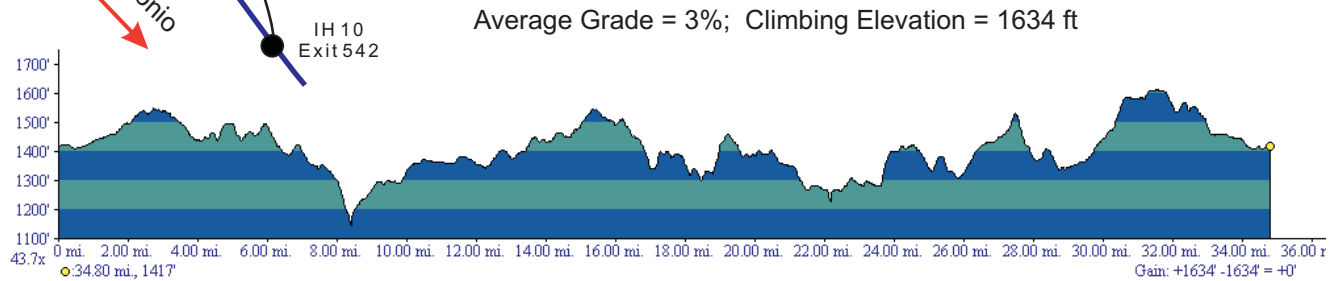

Boerne - Kreuzberg - Sisterdale

35 Mile Loop

Maps Courtesy of:

16636 US Hwy 281 North
San Antonio, Texas 78232
PH: (210) 656-1655

Profile created with TOPO!2001 National Geographic (www.nationalgeographic.com/topo)

Mile	Instruction	For
0.0	Depart Britton's Bike Shop on E Blanco Rd (East)	0.7 mi
0.7	Bear LEFT (North-East) onto FM-474 [N Esser Rd]	14.9 mi
15.5	Turn LEFT (North-West) onto FM-473 [Ranch Road 473]	6.1 mi
21.6	Turn LEFT (South) onto FM-1376 [Sisterdale Rd]	11.7 mi
33.2	Turn LEFT (South) onto US-87 Bus [N Main St]	1.2 mi
34.4	Turn LEFT (East) onto E Blanco Rd	0.4 mi
34.8	Arrive Britton's Bike Shop	