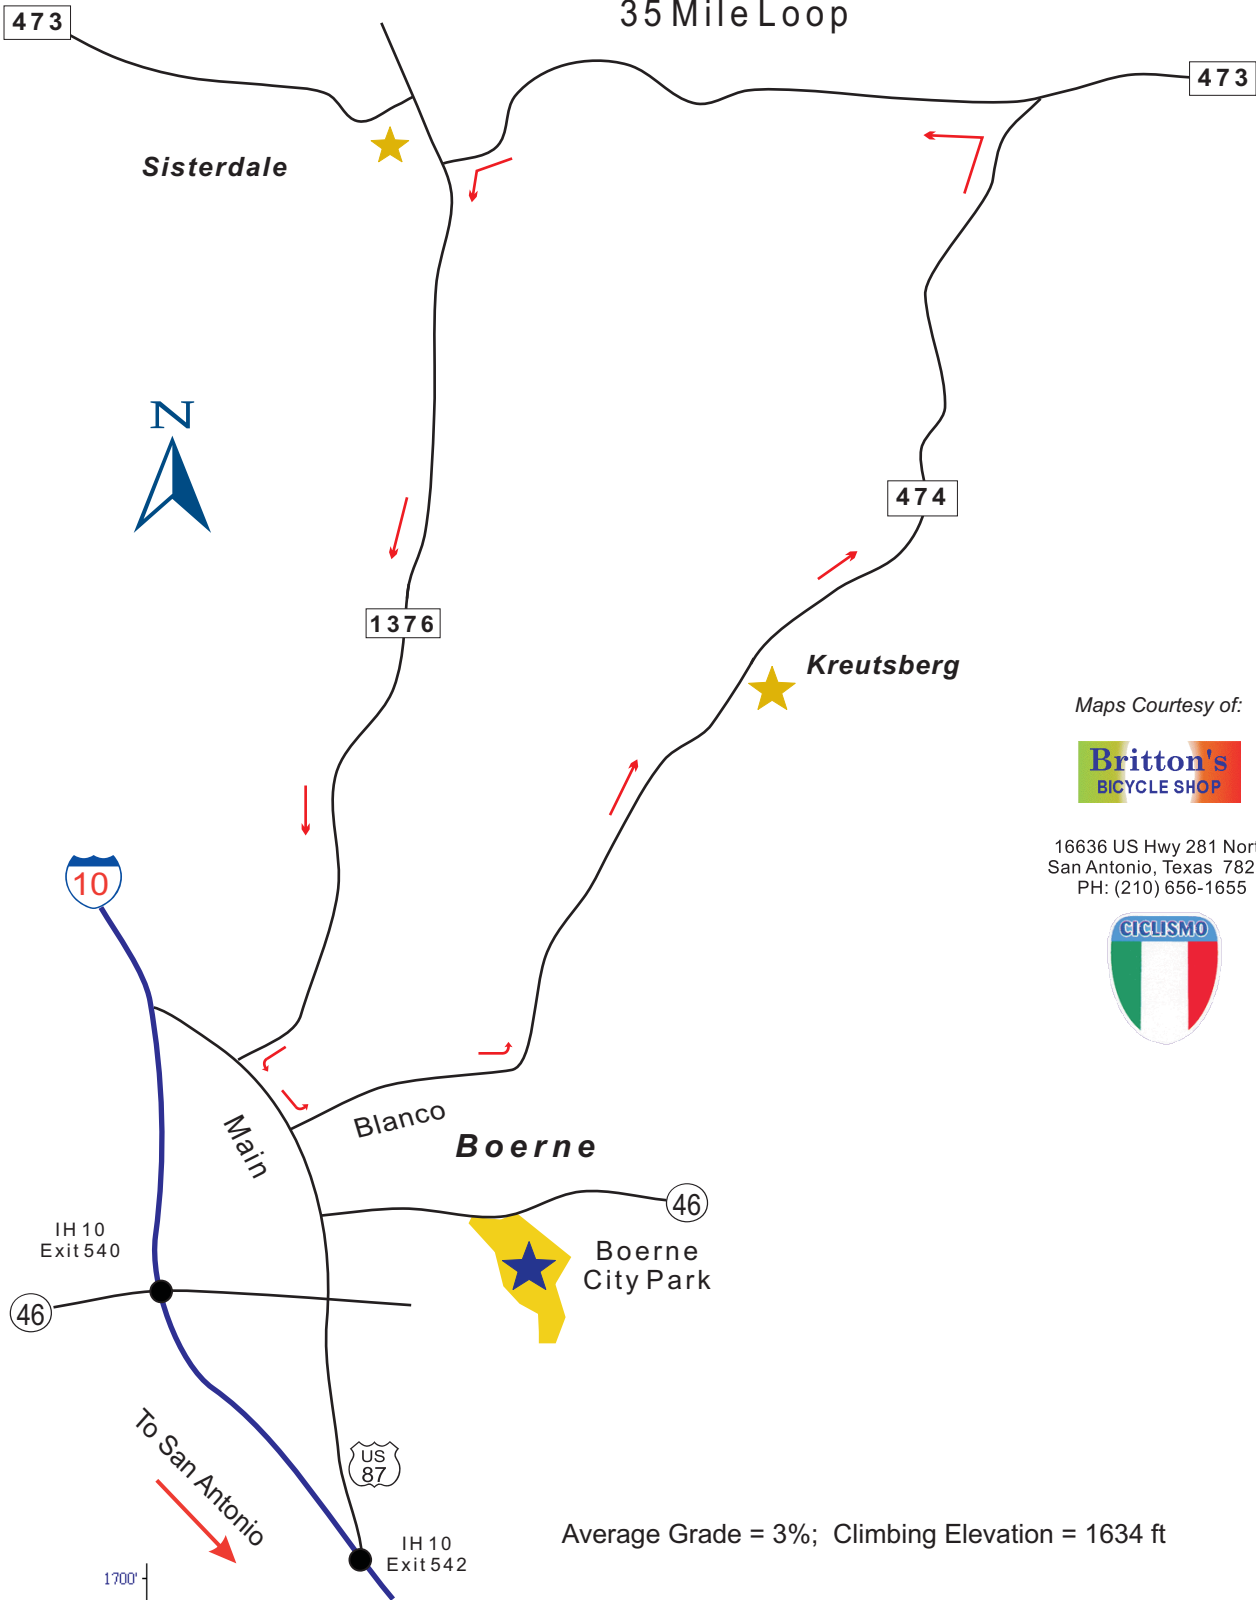

Boerne - Kreuzberg - Sisterdale

35 Mile Loop

Maps Courtesy of:

16636 US Hwy 281 North
San Antonio, Texas 78232
PH: (210) 656-1655

Profile created with TOPO!2001 National Geographic (www.nationalgeographic.com/topo)

Mile	Instruction	For
0.0	Depart Britton's Bike Shop on E Blanco Rd (East)	0.7 mi
0.7	Bear LEFT (North-East) onto FM-474 [N Esser Rd]	14.9 mi
15.5	Turn LEFT (North-West) onto FM-473 [Ranch Road 473]	6.1 mi
21.6	Turn LEFT (South) onto FM-1376 [Sisterdale Rd]	11.7 mi
33.2	Turn LEFT (South) onto US-87 Bus [N Main St]	1.2 mi
34.4	Turn LEFT (East) onto E Blanco Rd	0.4 mi
34.8	Arrive Britton's Bike Shop	