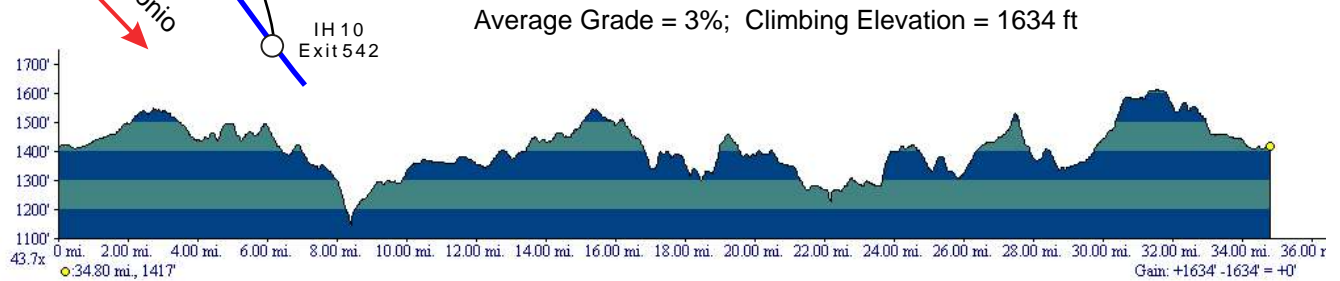

Boerne - Kreutzberg - Sisterdale

35 Mile Loop

Maps Courtesy of:

802 E. Blanco
Boerne, TX 78006
(830) 816-2305

Or

16636 US Hwy 281 North
San Antonio, Texas 78232
PH: (210) 656-1655

Profile created with TOPO!2001 National Geographic (www.nationalgeographic.com/topo)