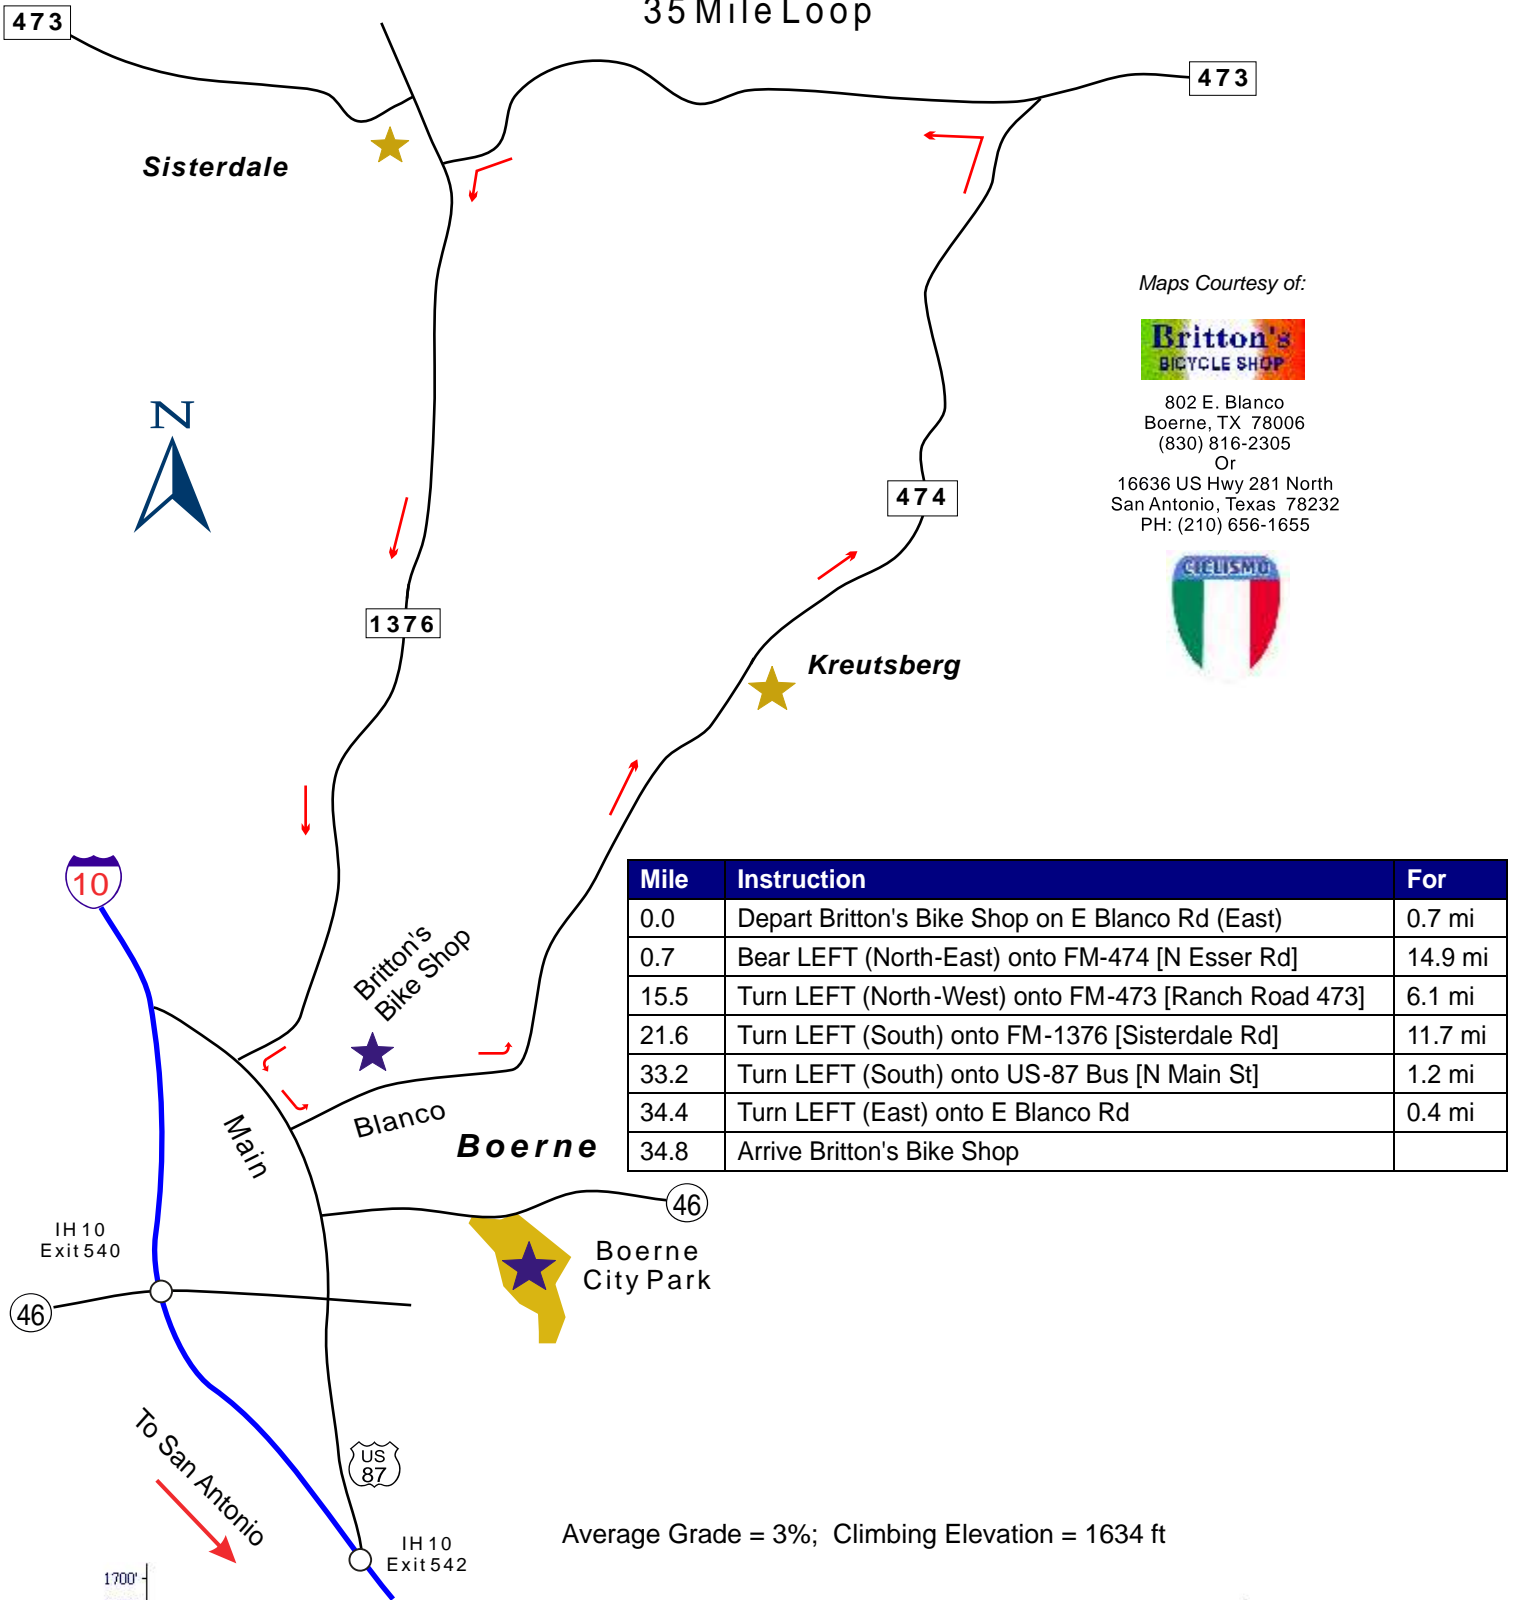

Boerne - Kreutzberg - Sisterdale

35 Mile Loop

Maps Courtesy of:

802 E. Blanco
Boerne, TX 78006
(830) 816-2305

Or

16636 US Hwy 281 North
San Antonio, Texas 78232
PH: (210) 656-1655

Profile created with TOPO!2001 National Geographic (www.nationalgeographic.com/topo)