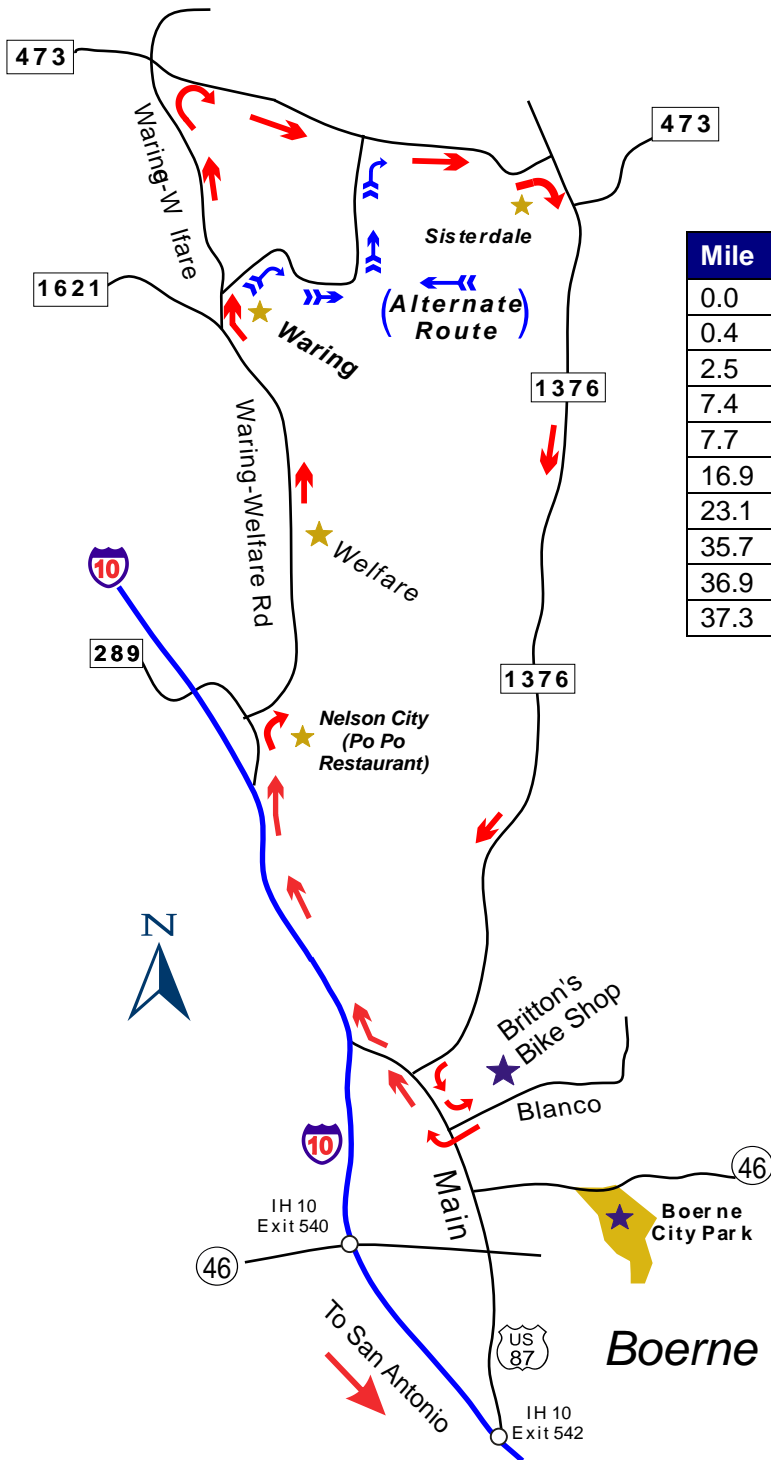

37 Mile Loop

Mile	Instruction	For
0.0	Depart Britton's Bike Shop on E Blanco Rd	0.4 mi
0.4	Turn RIGHT (North) onto US-87 Bus [N Main St]	2.1 mi
2.5	Bear RIGHT (North) onto Hwy 87 (Frontage Rd)	4.9 mi
7.4	At Po Po's Restaurant – Bear RIGHT at Y	0.3 mi
7.7	Turn RIGHT on Waring Welfare Rd (East)	9.2 mi
16.9	Turn RIGHT (East) onto FM-473	6.2 mi
23.1	Turn RIGHT on FM-1376 [Sisterdale Rd]	12.5 mi
35.7	Turn LEFT (South) onto US-87 Bus [N Main St]	1.2 mi
36.9	Turn LEFT (East) onto E Blanco Rd	0.4 mi
37.3	Arrive Britton's Bike Shop	

37 Mile Loop	
Climbing Elevation	2068.50 ft
Climbing Distance	19.30 mi
Highest Elevation	1752.95 ft
Lowest Elevation	1248.51 ft
Average Grade	2

Maps Courtesy of:

802 E. Blanco
Boerne, TX 78006
(830) 816-2305

Or

16636 US Hwy 281 North
San Antonio, Texas 78232
PH: (210) 656-1655

Boerne