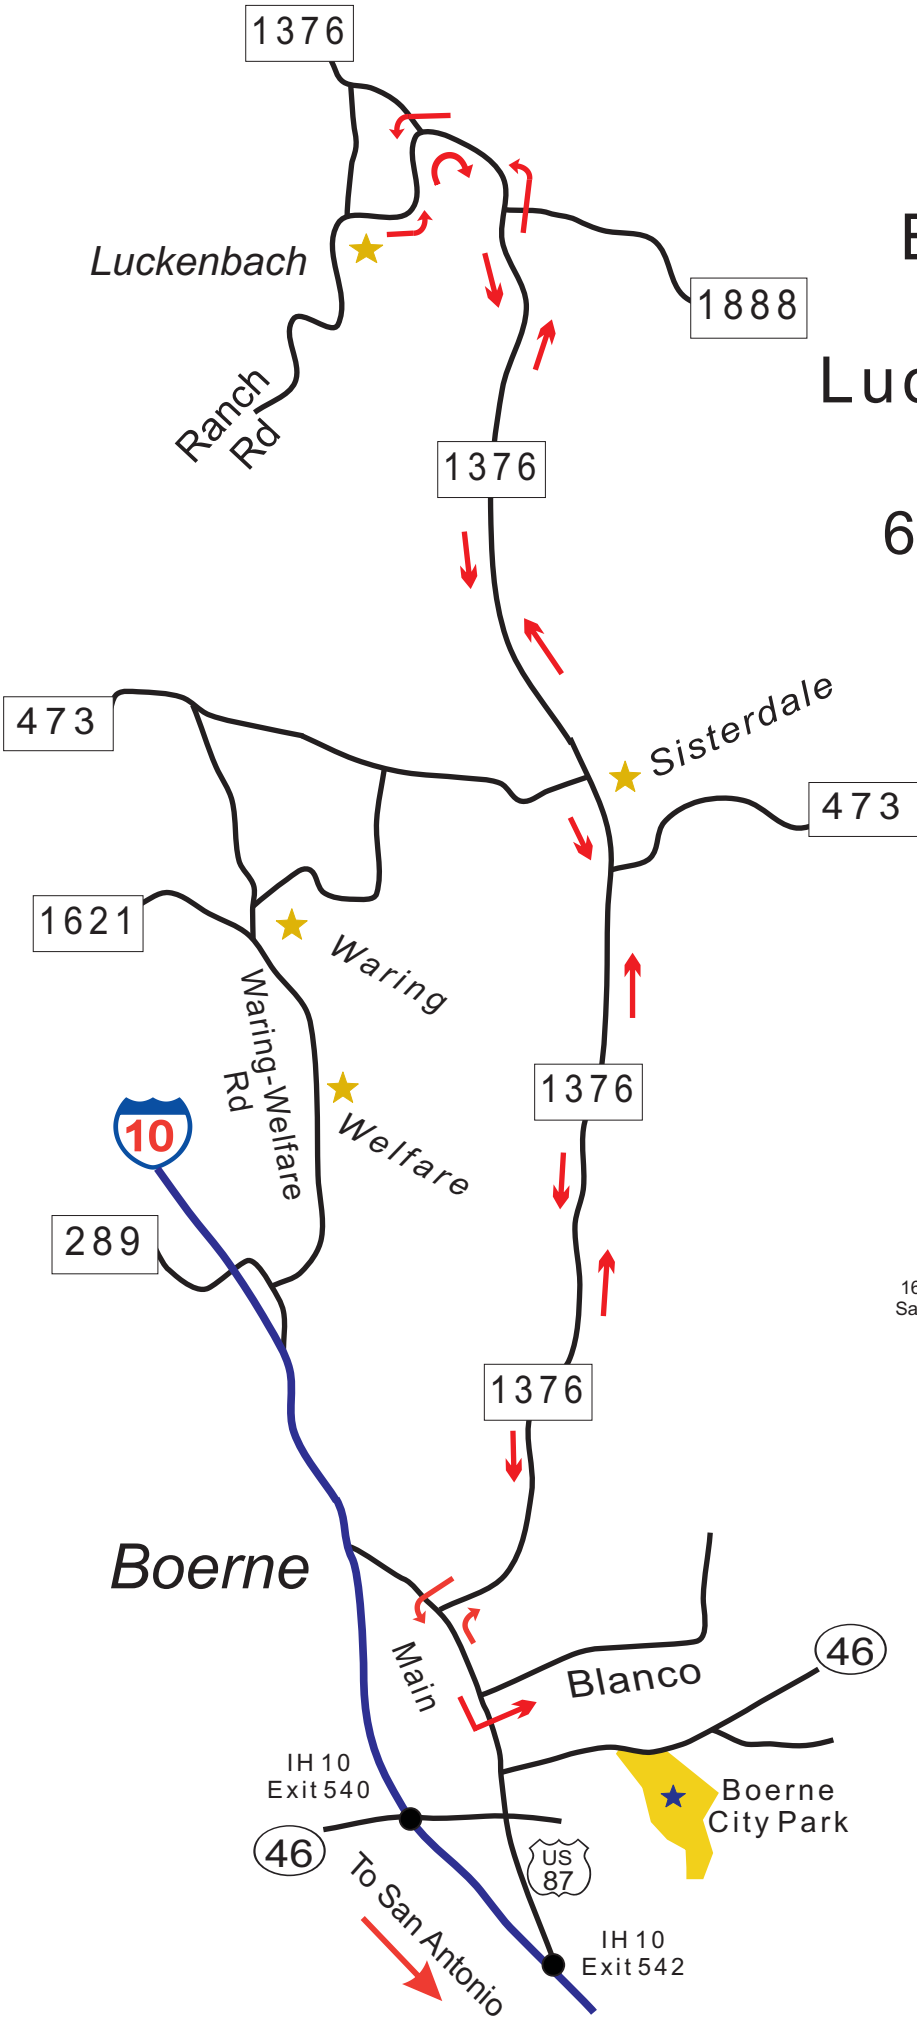

# Boerne to Luckenbach

60 Miles

Map Courtesy of:  
**Britton's BICYCLE SHOP**  
16636 US Hwy 281 North  
San Antonio, Texas 78232  
210-656-1655  
