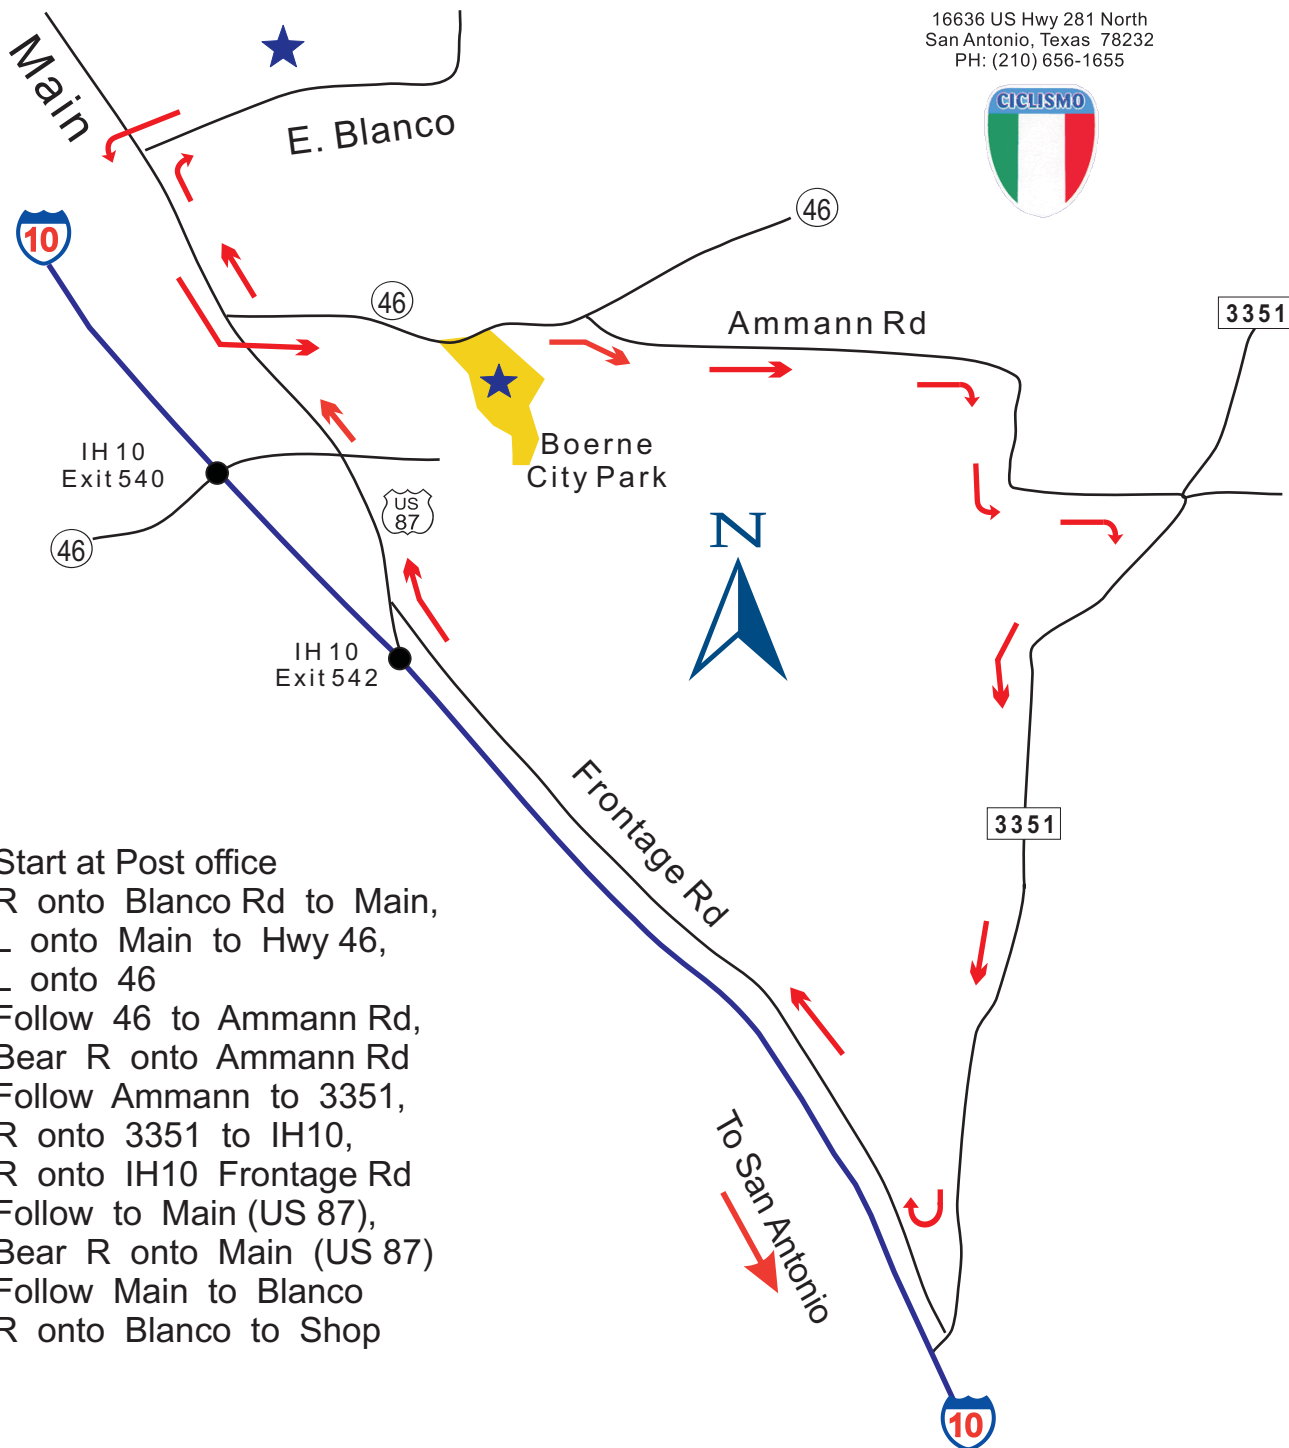

Fair Oaks Loop

20 miles

Maps Courtesy of:

16636 US Hwy 281 North
San Antonio, Texas 78232
PH: (210) 656-1655

Boerne

Start at Post office
R onto Blanco Rd to Main,
L onto Main to Hwy 46,
L onto 46
Follow 46 to Ammann Rd,
Bear R onto Ammann Rd
Follow Ammann to 3351,
R onto 3351 to IH10,
R onto IH10 Frontage Rd
Follow to Main (US 87),
Bear R onto Main (US 87)
Follow Main to Blanco
R onto Blanco to Shop