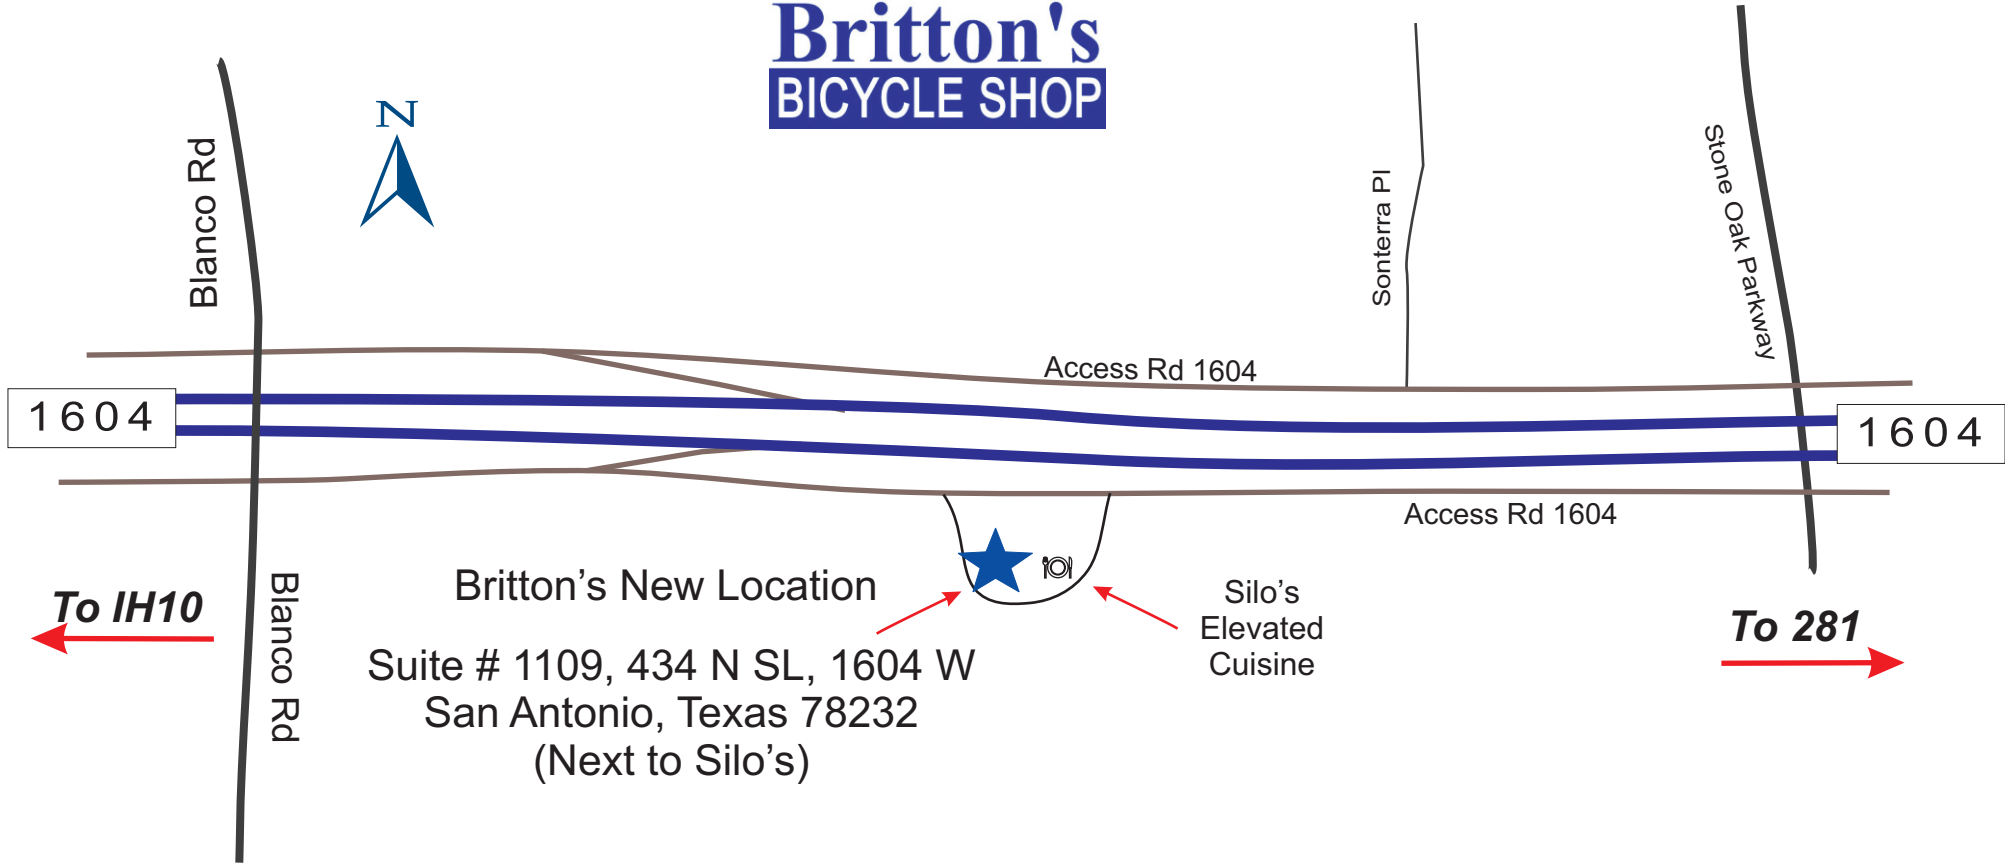

We are moving!

Britton's BICYCLE SHOP

Britton's New Location
Suite # 1109, 434 N SL, 1604 W
San Antonio, Texas 78232
(Next to Silo's)

Silo's
Elevated
Cuisine

To IH10

To 281