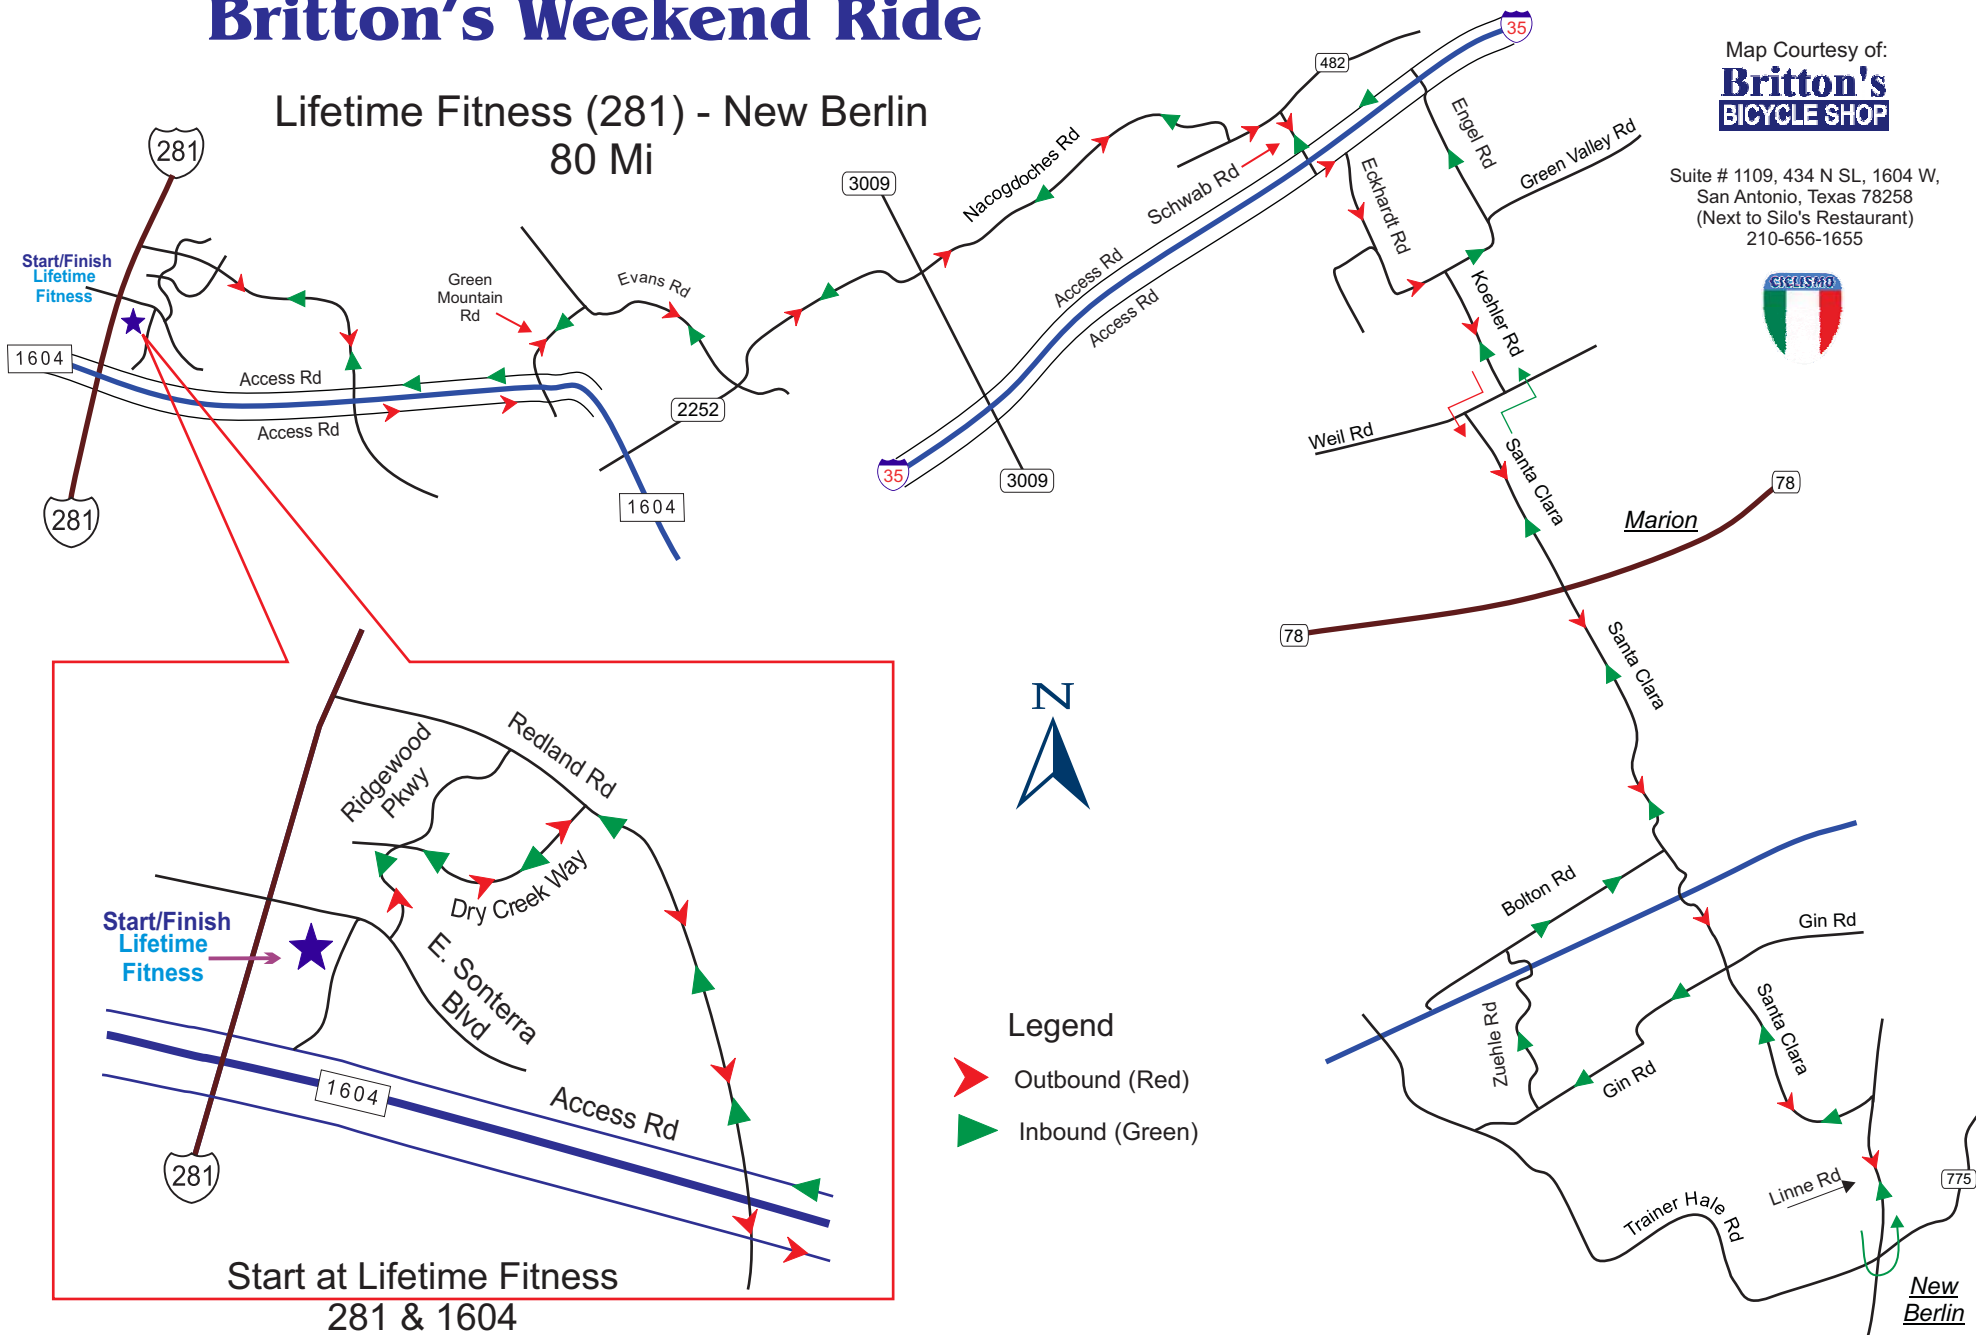

# Britton's Weekend Ride

Lifetime Fitness (281) - New Berlin  
80 Mi

Map Courtesy of:  
**Britton's**  
**BICYCLE SHOP**

Suite # 1109, 434 N SL, 1604 W,  
San Antonio, Texas 78258  
(Next to Silo's Restaurant)  
210-656-1655

- Legend
- ▶ Outbound (Red)
  - ▶ Inbound (Green)

Start at Lifetime Fitness  
281 & 1604