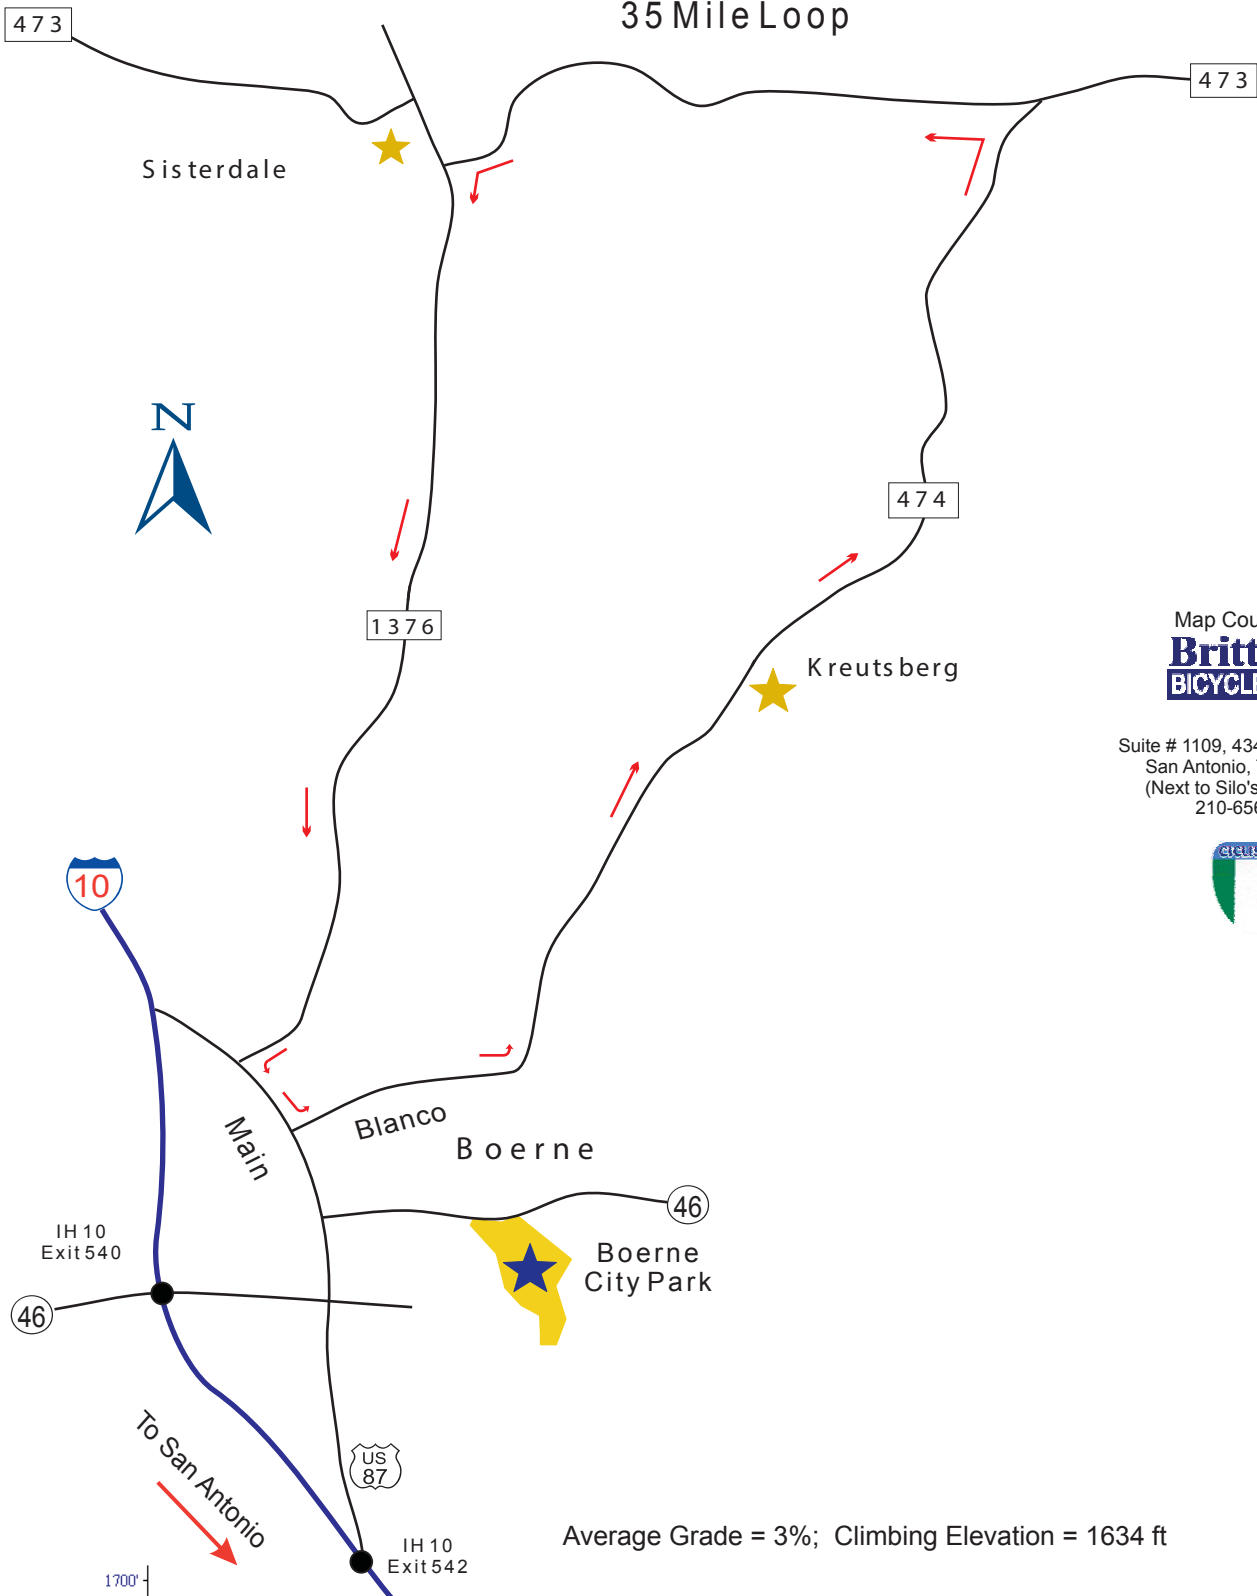

# Boerne - Kreuzberg - Sisterdale

35 Mile Loop

Map Courtesy of:  
**Britton's**  
**BICYCLE SHOP**

Suite # 1109, 434 N SL, 1604 W,  
 San Antonio, Texas 78258  
 (Next to Silo's Restaurant)  
 210-656-1655

Average Grade = 3%; Climbing Elevation = 1634 ft

Profile created with TOPO!2001 National Geographic ([www.nationalgeographic.com/topo](http://www.nationalgeographic.com/topo))