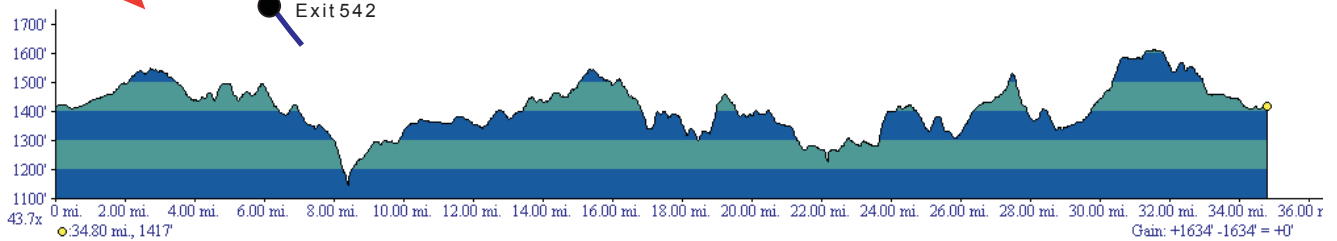

# Boerne - Kreuzberg - Sisterdale

35 Mile Loop

Map Courtesy of:  
**Britton's**  
**BICYCLE SHOP**

Suite # 1109, 434 N SL, 1604 W,  
 San Antonio, Texas 78258  
 (Next to Silo's Restaurant)  
 210-656-1655

Average Grade = 3%; Climbing Elevation = 1634 ft

Profile created with TOPO!2001 National Geographic ([www.nationalgeographic.com/topo](http://www.nationalgeographic.com/topo))