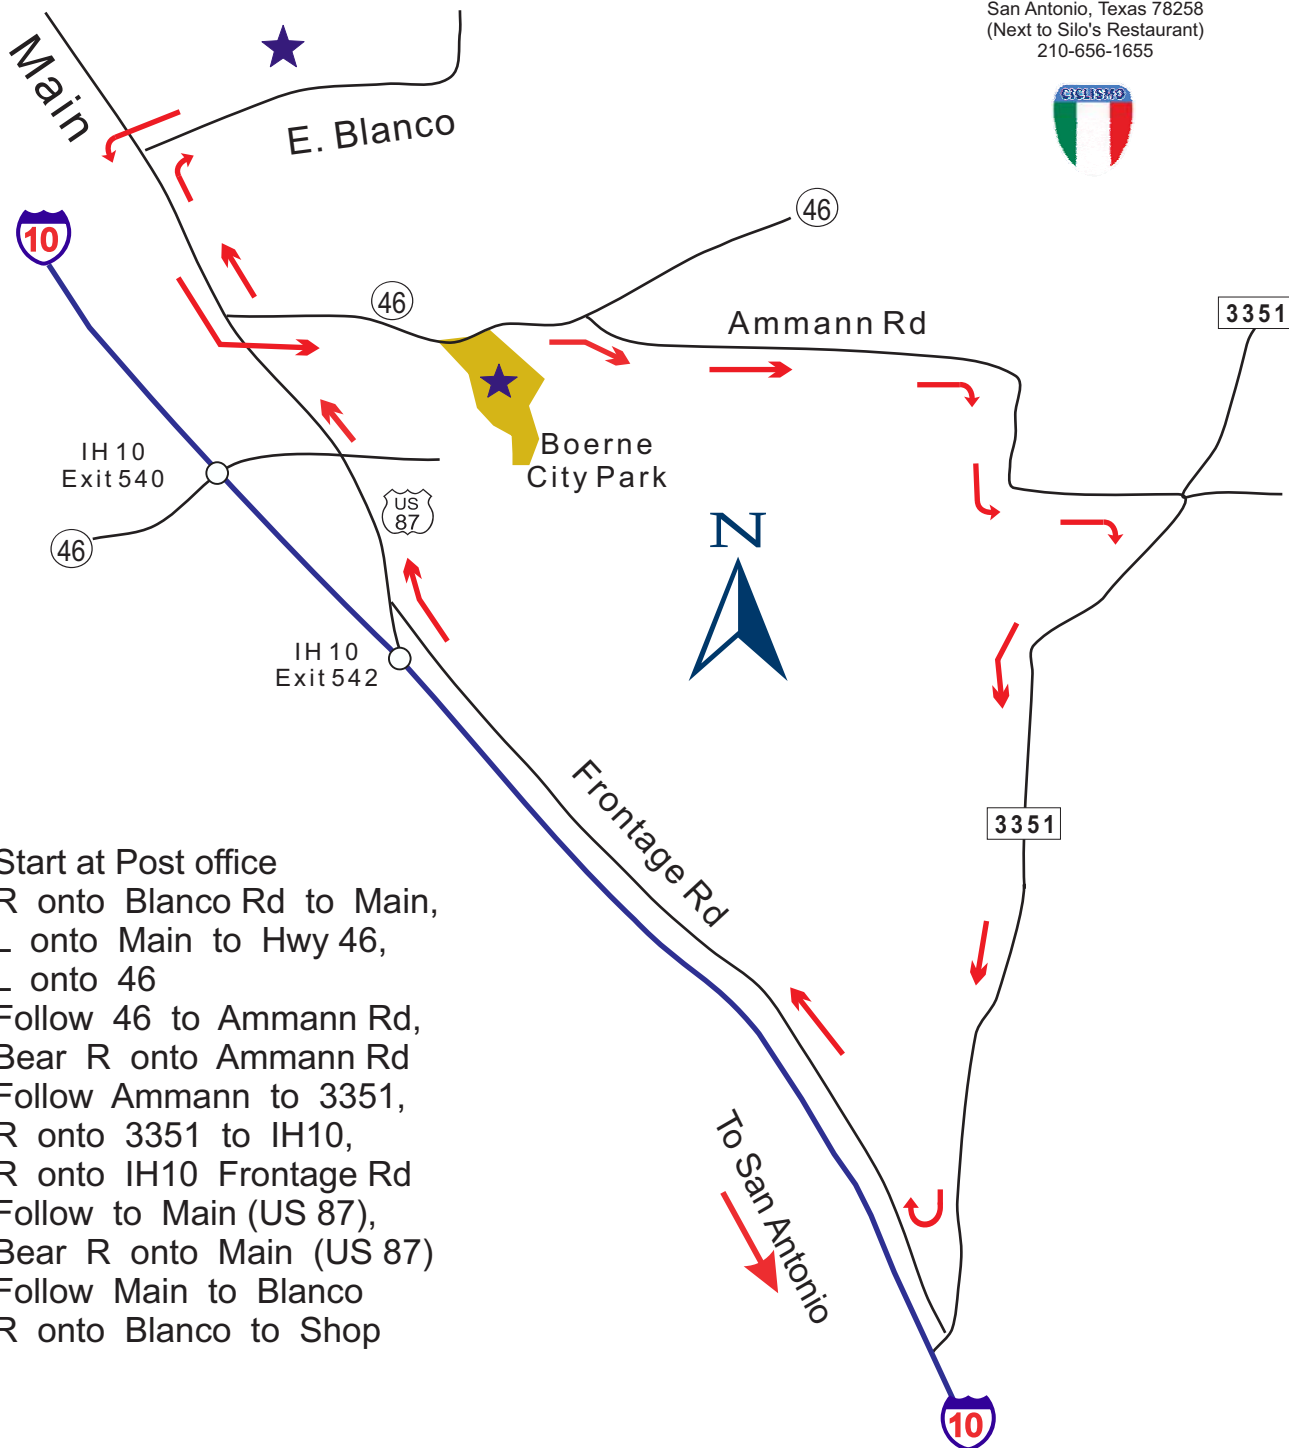

# Fair Oaks Loop

## 20 miles

Boerne

Map Courtesy of:

**Britton's**  
BICYCLE SHOP

Suite # 1109, 434 N SL, 1604 W,  
San Antonio, Texas 78258  
(Next to Silo's Restaurant)  
210-656-1655

Start at Post office  
R onto Blanco Rd to Main,  
L onto Main to Hwy 46,  
L onto 46  
Follow 46 to Ammann Rd,  
Bear R onto Ammann Rd  
Follow Ammann to 3351,  
R onto 3351 to IH10,  
R onto IH10 Frontage Rd  
Follow to Main (US 87),  
Bear R onto Main (US 87)  
Follow Main to Blanco  
R onto Blanco to Shop

# Tapatio Springs Loop

17.5 Miles

# Boerne Short Loop

7 miles

Map Courtesy of:

**Britton's  
BICYCLE SHOP**

Suite # 1109, 434 N SL, 1604 W,  
San Antonio, Texas 78258  
(Next to Silo's Restaurant)  
210-656-1655

Start at Post Office  
L onto Blanco Rd  
Blanco Rd to Esser,  
R on Esser  
Esser to Hwy 46,  
R on Hwy 46  
Hwy 46 to Herff,  
L on Herff  
Herff to Industrial,  
(via Old San Antonio)  
R on Industrial,  
Industrial to IH 10,  
R on IH 10 Frontage Rd  
Back to Main (Hwy 87),  
Bear R onto Main  
Follow Main to Blanco  
R on Blanco to Shop