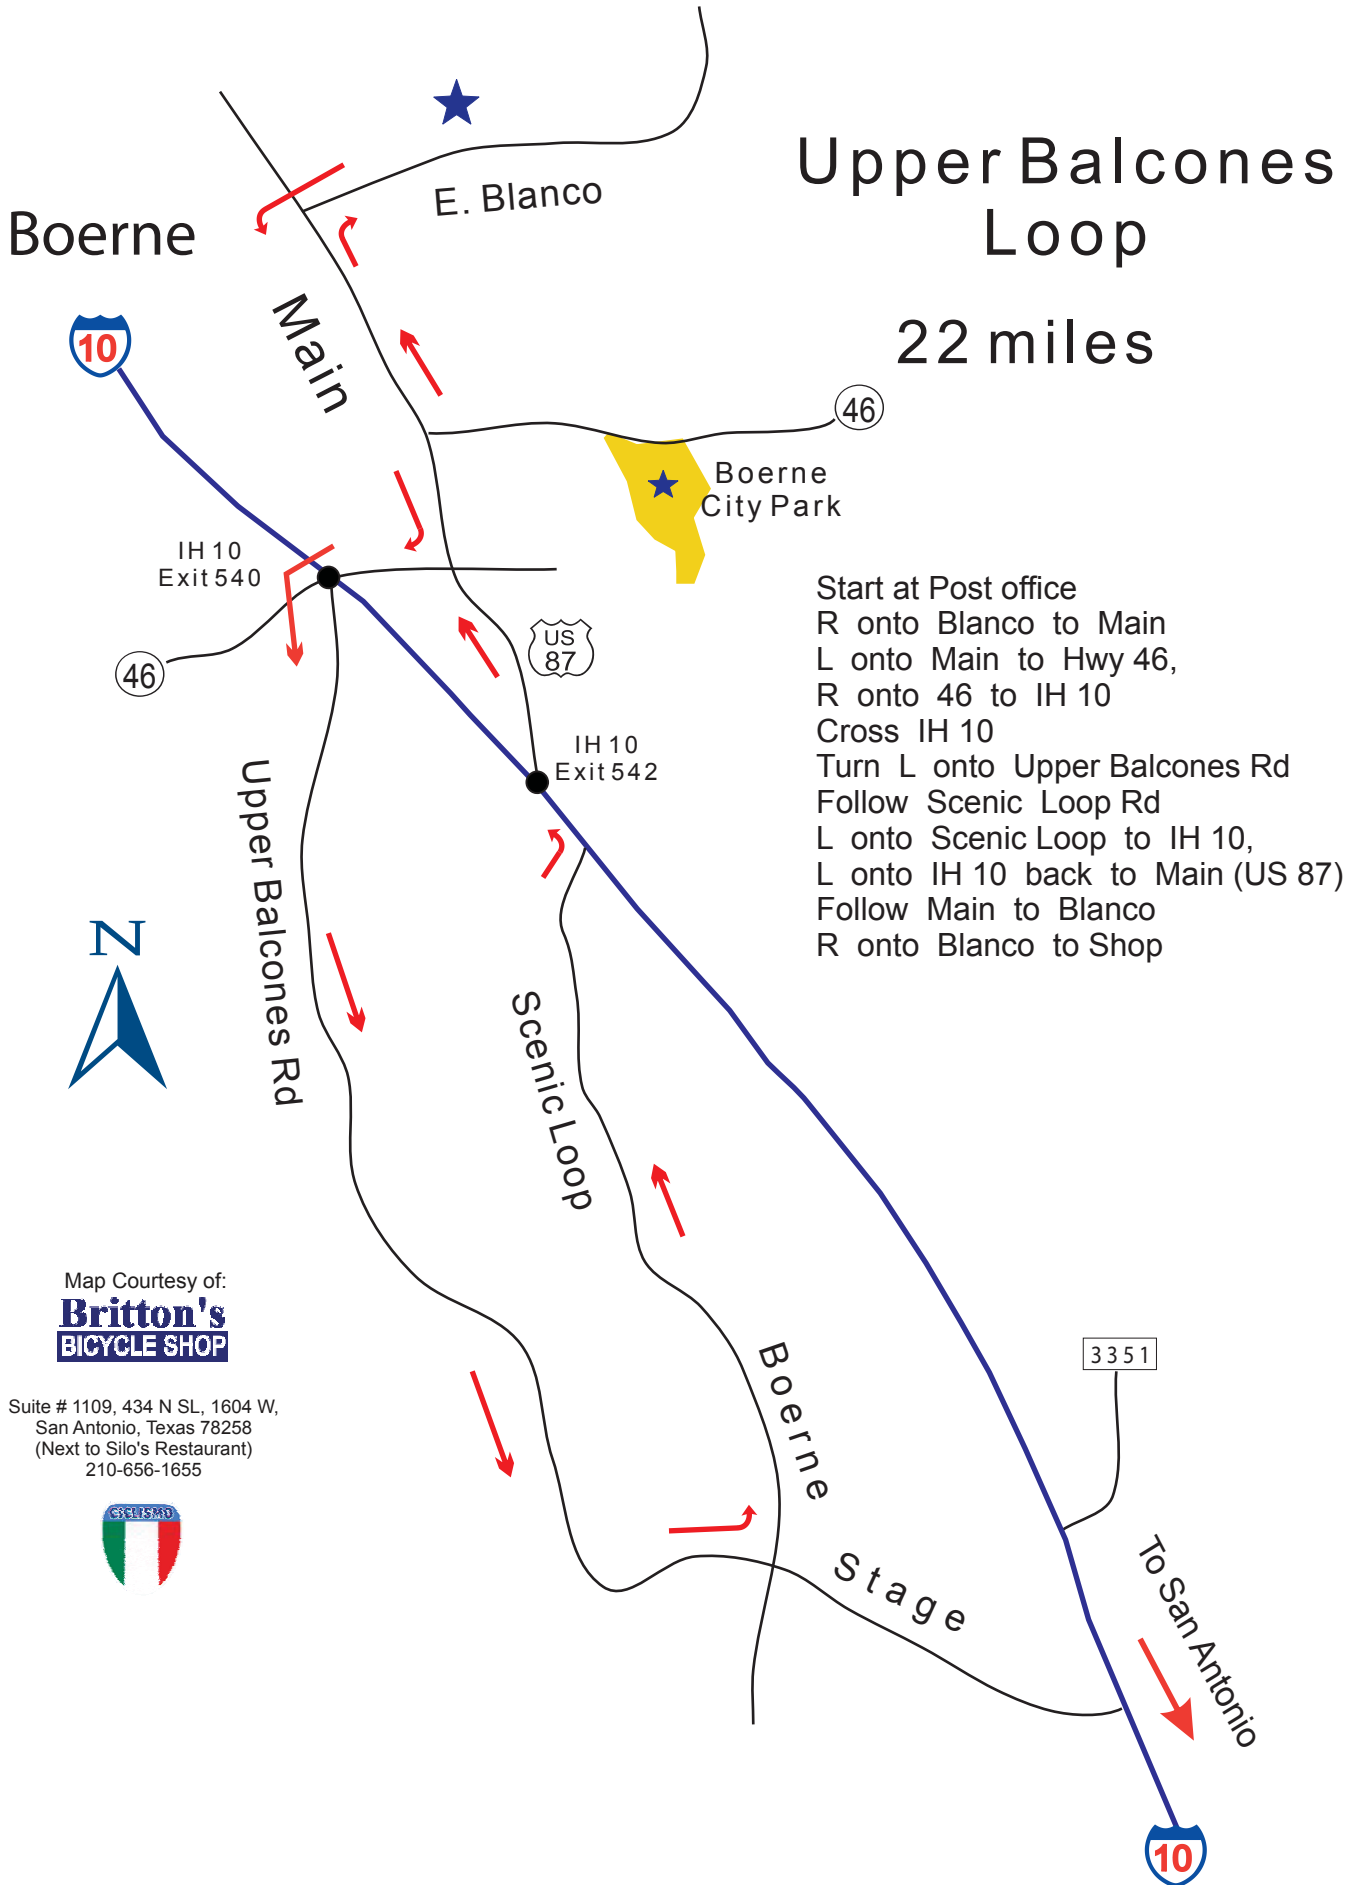

Upper Balcones Loop

22 miles

Start at Post office
R onto Blanco to Main
L onto Main to Hwy 46,
R onto 46 to IH 10
Cross IH 10
Turn L onto Upper Balcones Rd
Follow Scenic Loop Rd
L onto Scenic Loop to IH 10,
L onto IH 10 back to Main (US 87)
Follow Main to Blanco
R onto Blanco to Shop

Map Courtesy of:
Britton's
BICYCLE SHOP

Suite # 1109, 434 N SL, 1604 W,
San Antonio, Texas 78258
(Next to Silo's Restaurant)
210-656-1655