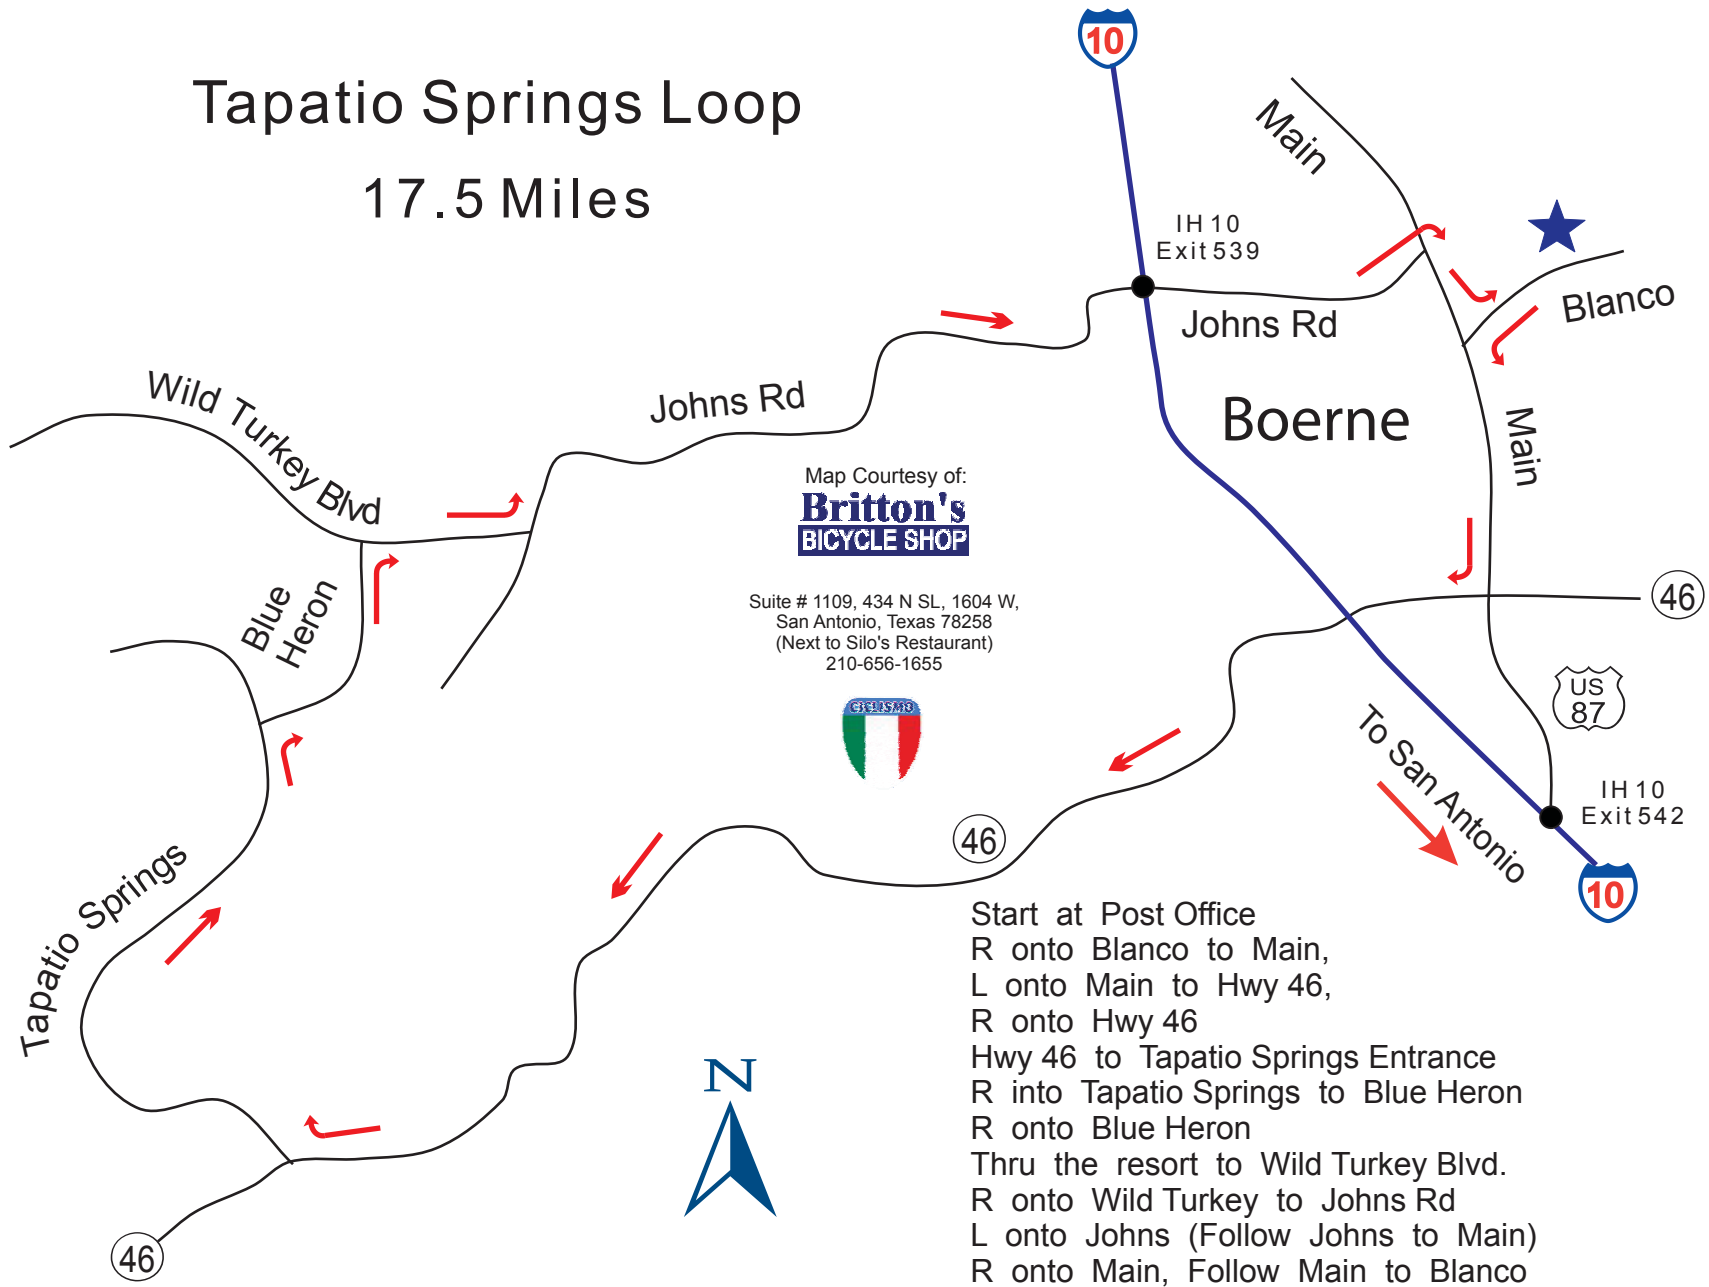

# Fair Oaks Loop

## 20 miles

Boerne

Map Courtesy of:

**Britton's**  
BICYCLE SHOP

Suite # 1109, 434 N SL, 1604 W,  
San Antonio, Texas 78258  
(Next to Silo's Restaurant)  
210-656-1655

Start at Post office  
R onto Blanco Rd to Main,  
L onto Main to Hwy 46,  
L onto 46  
Follow 46 to Ammann Rd,  
Bear R onto Ammann Rd  
Follow Ammann to 3351,  
R onto 3351 to IH10,  
R onto IH10 Frontage Rd  
Follow to Main (US 87),  
Bear R onto Main (US 87)  
Follow Main to Blanco  
R onto Blanco to Shop

# Tapatio Springs Loop

17.5 Miles

# Boerne Short Loop

7 miles

Map Courtesy of:

**Britton's  
BICYCLE SHOP**

Suite # 1109, 434 N SL, 1604 W,  
San Antonio, Texas 78258  
(Next to Silo's Restaurant)  
210-656-1655

Start at Post Office  
L onto Blanco Rd  
Blanco Rd to Esser,  
R on Esser  
Esser to Hwy 46,  
R on Hwy 46  
Hwy 46 to Herff,  
L on Herff  
Herff to Industrial,  
(via Old San Antonio)  
R on Industrial,  
Industrial to IH 10,  
R on IH 10 Frontage Rd  
Back to Main (Hwy 87),  
Bear R onto Main  
Follow Main to Blanco  
R on Blanco to Shop