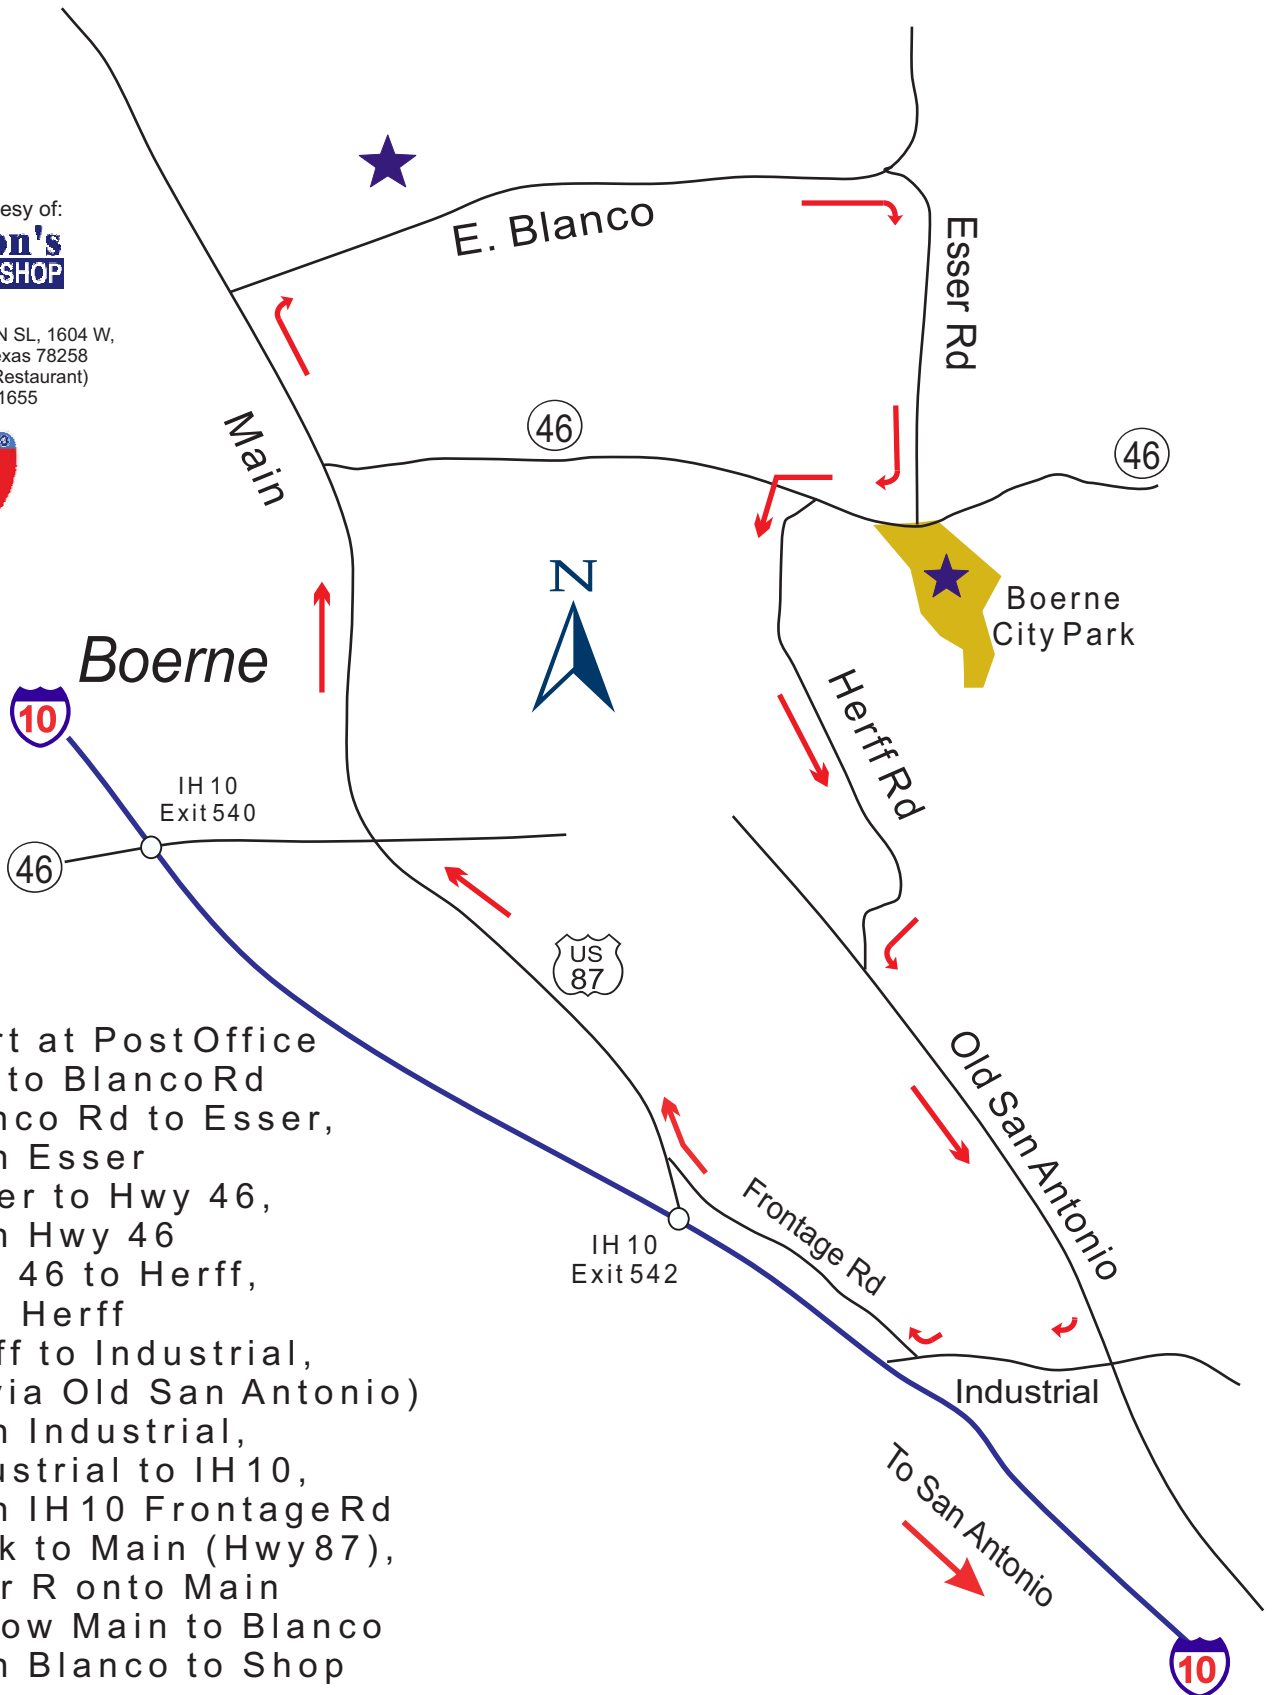

# Bergheim Loop

25 miles

Start at Post Office  
R onto Blanco to Main St.  
Main St. (US 87) to Hwy 46,  
L onto 46 to Bergheim,  
R in Bergheim onto 3351  
3351 to Ammann Rd,  
R onto Ammann Rd,  
Ammann Rd to Hwy 46  
L onto Hwy 46 back to Main,  
R onto Main St. (US 87),  
R onto Blanco to Shop

# Fair Oaks Loop

# Tapatio Springs Loop

17.5 Miles

# Boerne Short Loop

7 miles

Map Courtesy of:

**Britton's  
BICYCLE SHOP**

Suite # 1109, 434 N SL, 1604 W,  
San Antonio, Texas 78258  
(Next to Silo's Restaurant)  
210-656-1655

Start at Post Office  
L onto Blanco Rd  
Blanco Rd to Esser,  
R on Esser  
Esser to Hwy 46,  
R on Hwy 46  
Hwy 46 to Herff,  
L on Herff  
Herff to Industrial,  
(via Old San Antonio)  
R on Industrial,  
Industrial to IH 10,  
R on IH 10 Frontage Rd  
Back to Main (Hwy 87),  
Bear R onto Main  
Follow Main to Blanco  
R on Blanco to Shop