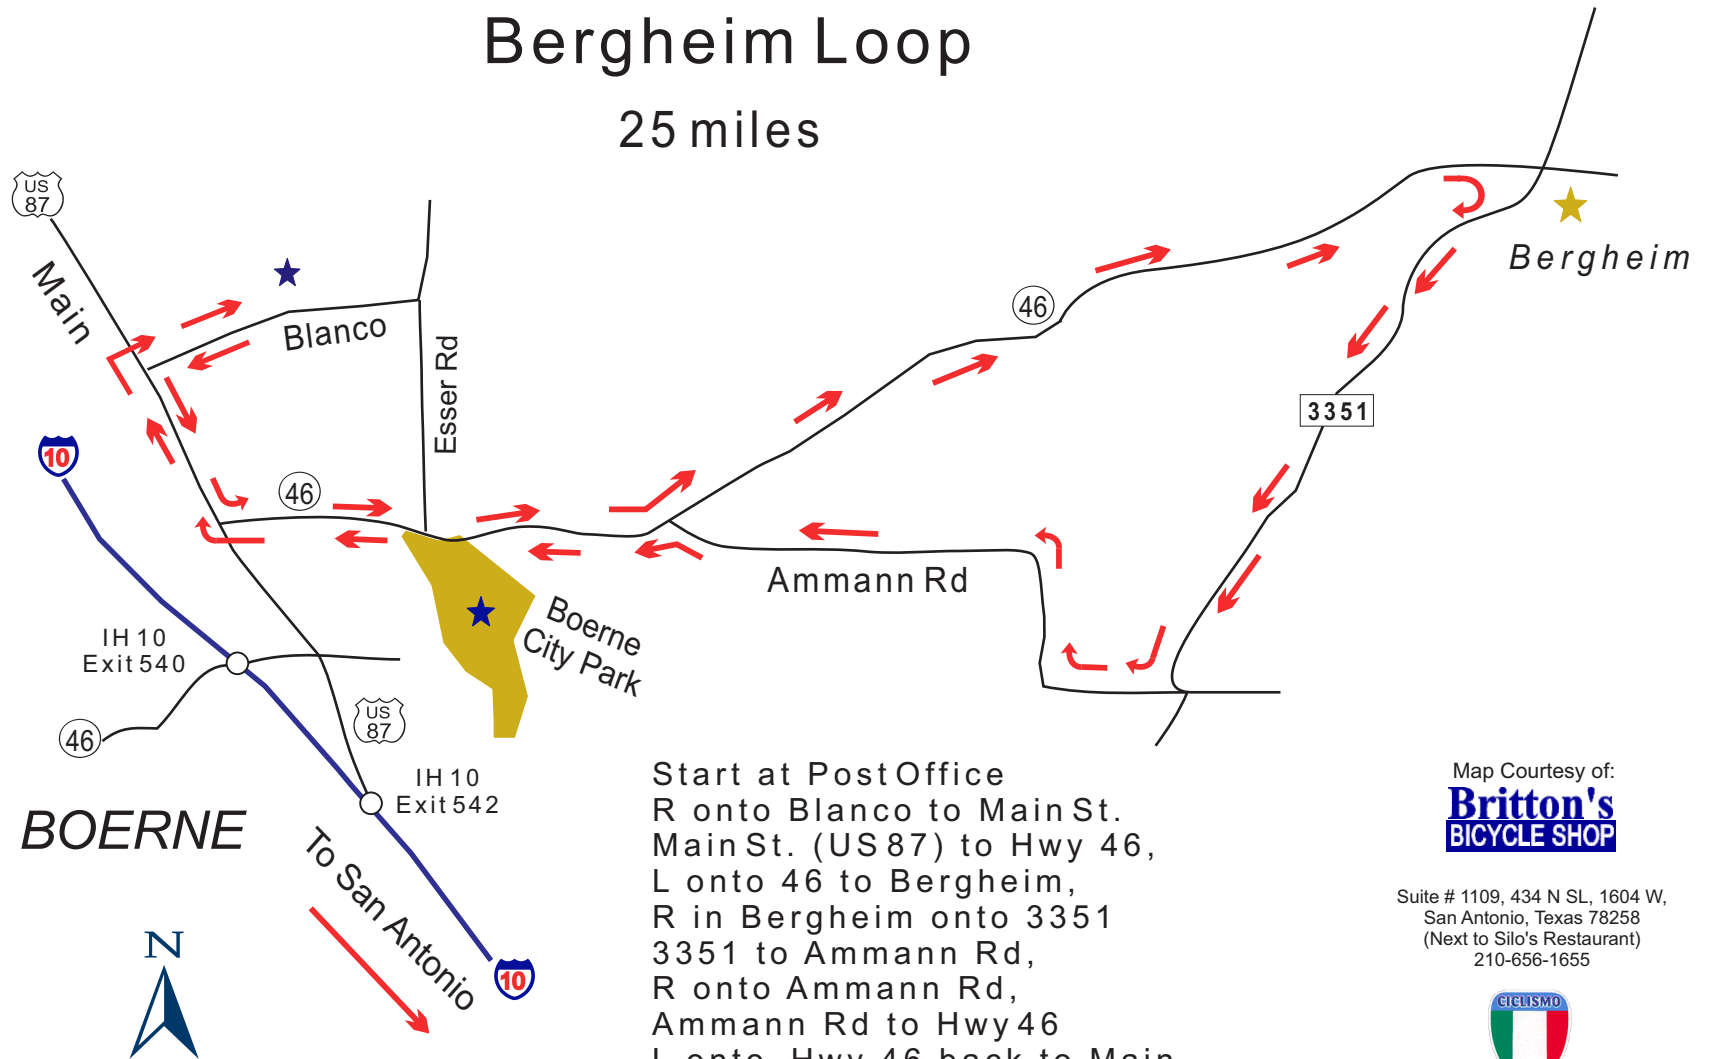

# Bergheim Loop

25 miles

Start at Post Office  
R onto Blanco to Main St.  
Main St. (US 87) to Hwy 46,  
L onto 46 to Bergheim,  
R in Bergheim onto 3351  
3351 to Ammann Rd,  
R onto Ammann Rd,  
Ammann Rd to Hwy 46  
L onto Hwy 46 back to Main,  
R onto Main St. (US 87),  
R onto Blanco to Shop

Map Courtesy of:

**Britton's**  
**BICYCLE SHOP**

Suite # 1109, 434 N SL, 1604 W,  
San Antonio, Texas 78258  
(Next to Silo's Restaurant)  
210-656-1655

## 20 miles

Boerne

Map Courtesy of:

**Britton's**  
BICYCLE SHOP

Suite # 1109, 434 N SL, 1604 W,  
San Antonio, Texas 78258  
(Next to Silo's Restaurant)  
210-656-1655

Start at Post office  
R onto Blanco Rd to Main,  
L onto Main to Hwy 46,  
L onto 46  
Follow 46 to Ammann Rd,  
Bear R onto Ammann Rd  
Follow Ammann to 3351,  
R onto 3351 to IH10,  
R onto IH10 Frontage Rd  
Follow to Main (US 87),  
Bear R onto Main (US 87)  
Follow Main to Blanco  
R onto Blanco to Shop

# Boerne Short Loop

7 miles

Map Courtesy of:

**Britton's  
BICYCLE SHOP**

Suite # 1109, 434 N SL, 1604 W,  
San Antonio, Texas 78258  
(Next to Silo's Restaurant)  
210-656-1655

Start at Post Office  
L onto Blanco Rd  
Blanco Rd to Esser,  
R on Esser  
Esser to Hwy 46,  
R on Hwy 46  
Hwy 46 to Herff,  
L on Herff  
Herff to Industrial,  
(via Old San Antonio)  
R on Industrial,  
Industrial to IH 10,  
R on IH 10 Frontage Rd  
Back to Main (Hwy 87),  
Bear R onto Main  
Follow Main to Blanco  
R on Blanco to Shop