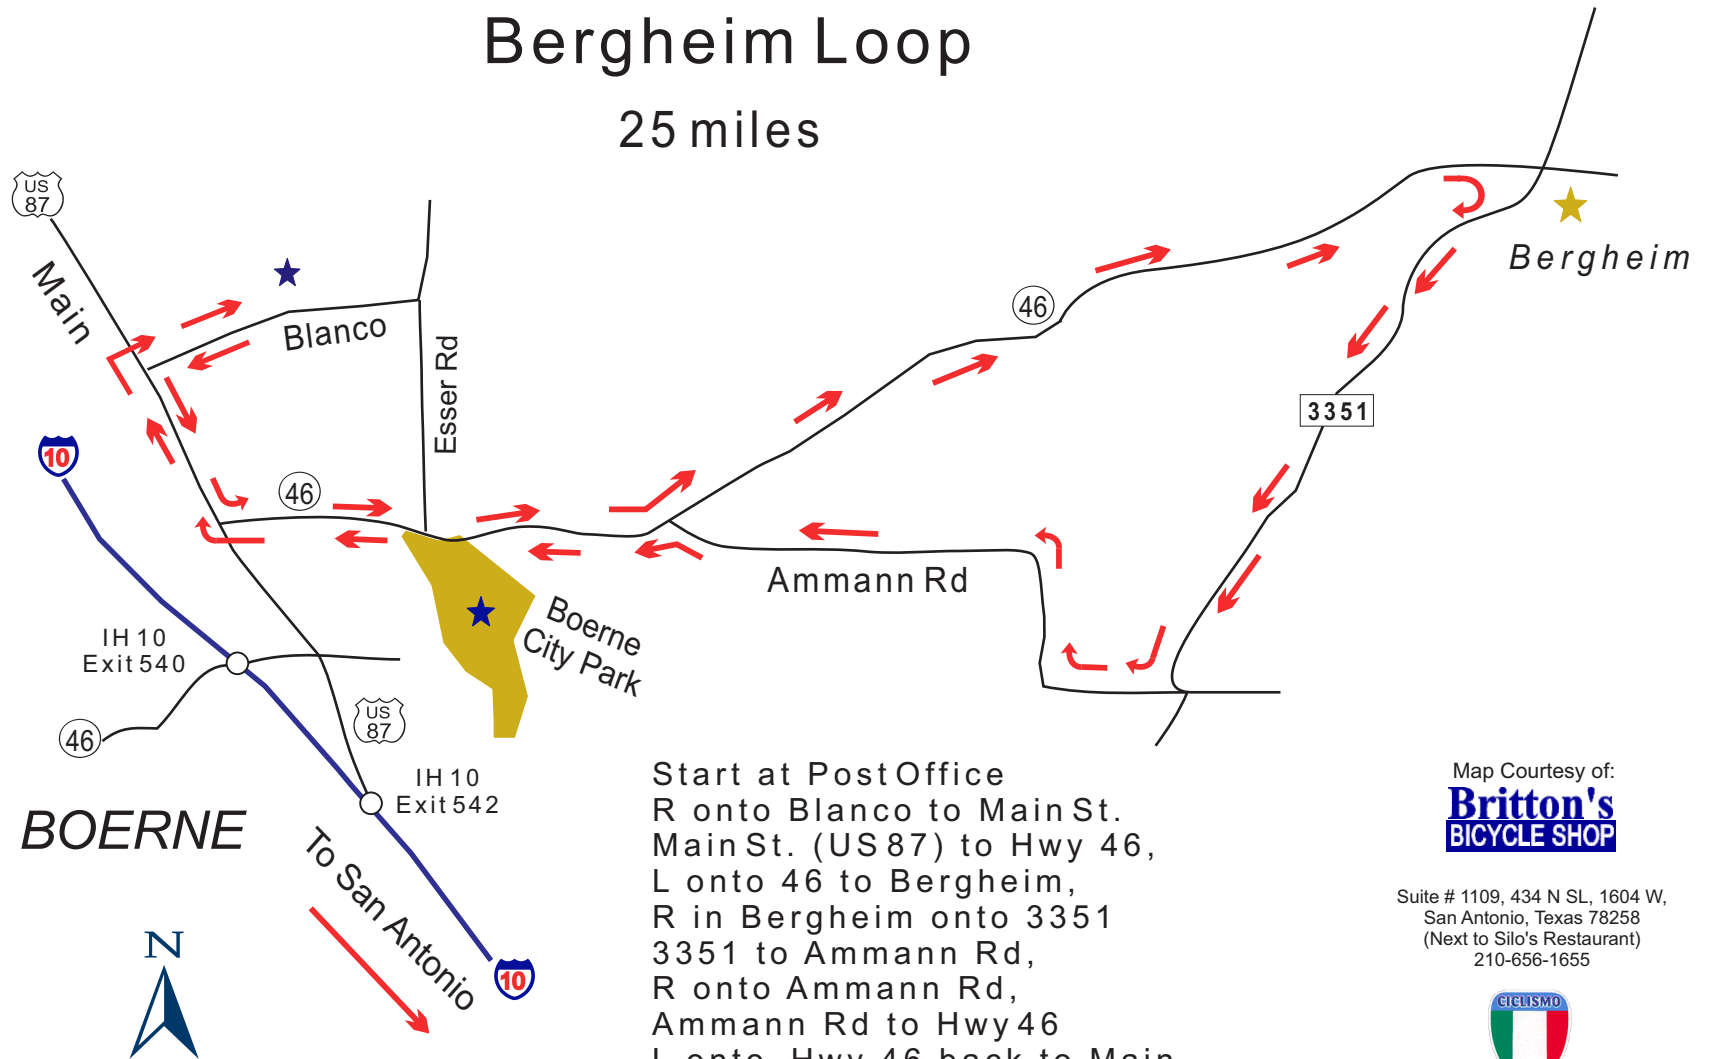

Bergheim Loop

25 miles

Start at Post Office
R onto Blanco to Main St.
Main St. (US 87) to Hwy 46,
L onto 46 to Bergheim,
R in Bergheim onto 3351
3351 to Ammann Rd,
R onto Ammann Rd,
Ammann Rd to Hwy 46
L onto Hwy 46 back to Main,
R onto Main St. (US 87),
R onto Blanco to Shop

Map Courtesy of:

Britton's
BICYCLE SHOP

Suite # 1109, 434 N SL, 1604 W,
San Antonio, Texas 78258
(Next to Silo's Restaurant)
210-656-1655