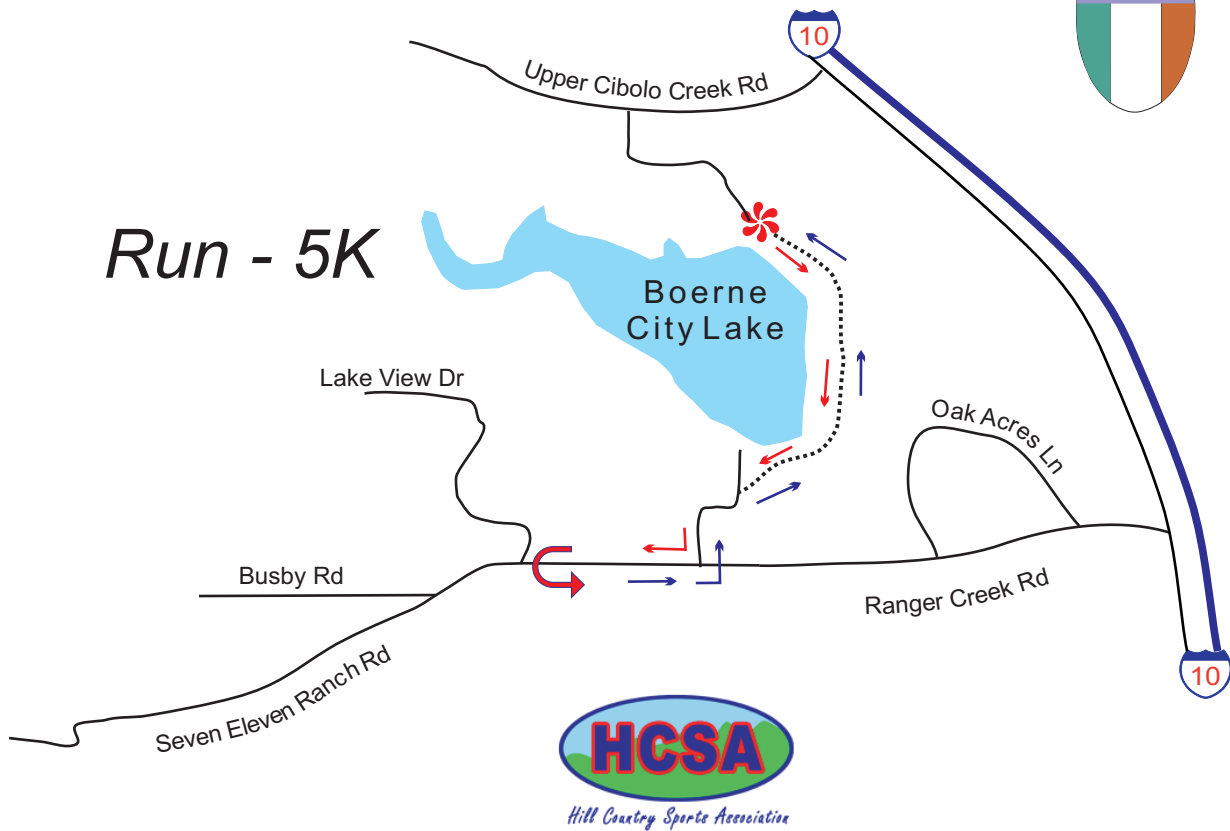

Tiny Texan Triathlon

Map Courtesy of:

**Britton's
BICYCLE SHOP**

16636 US Hwy 281 North
San Antonio, Texas
78232

Run Profile