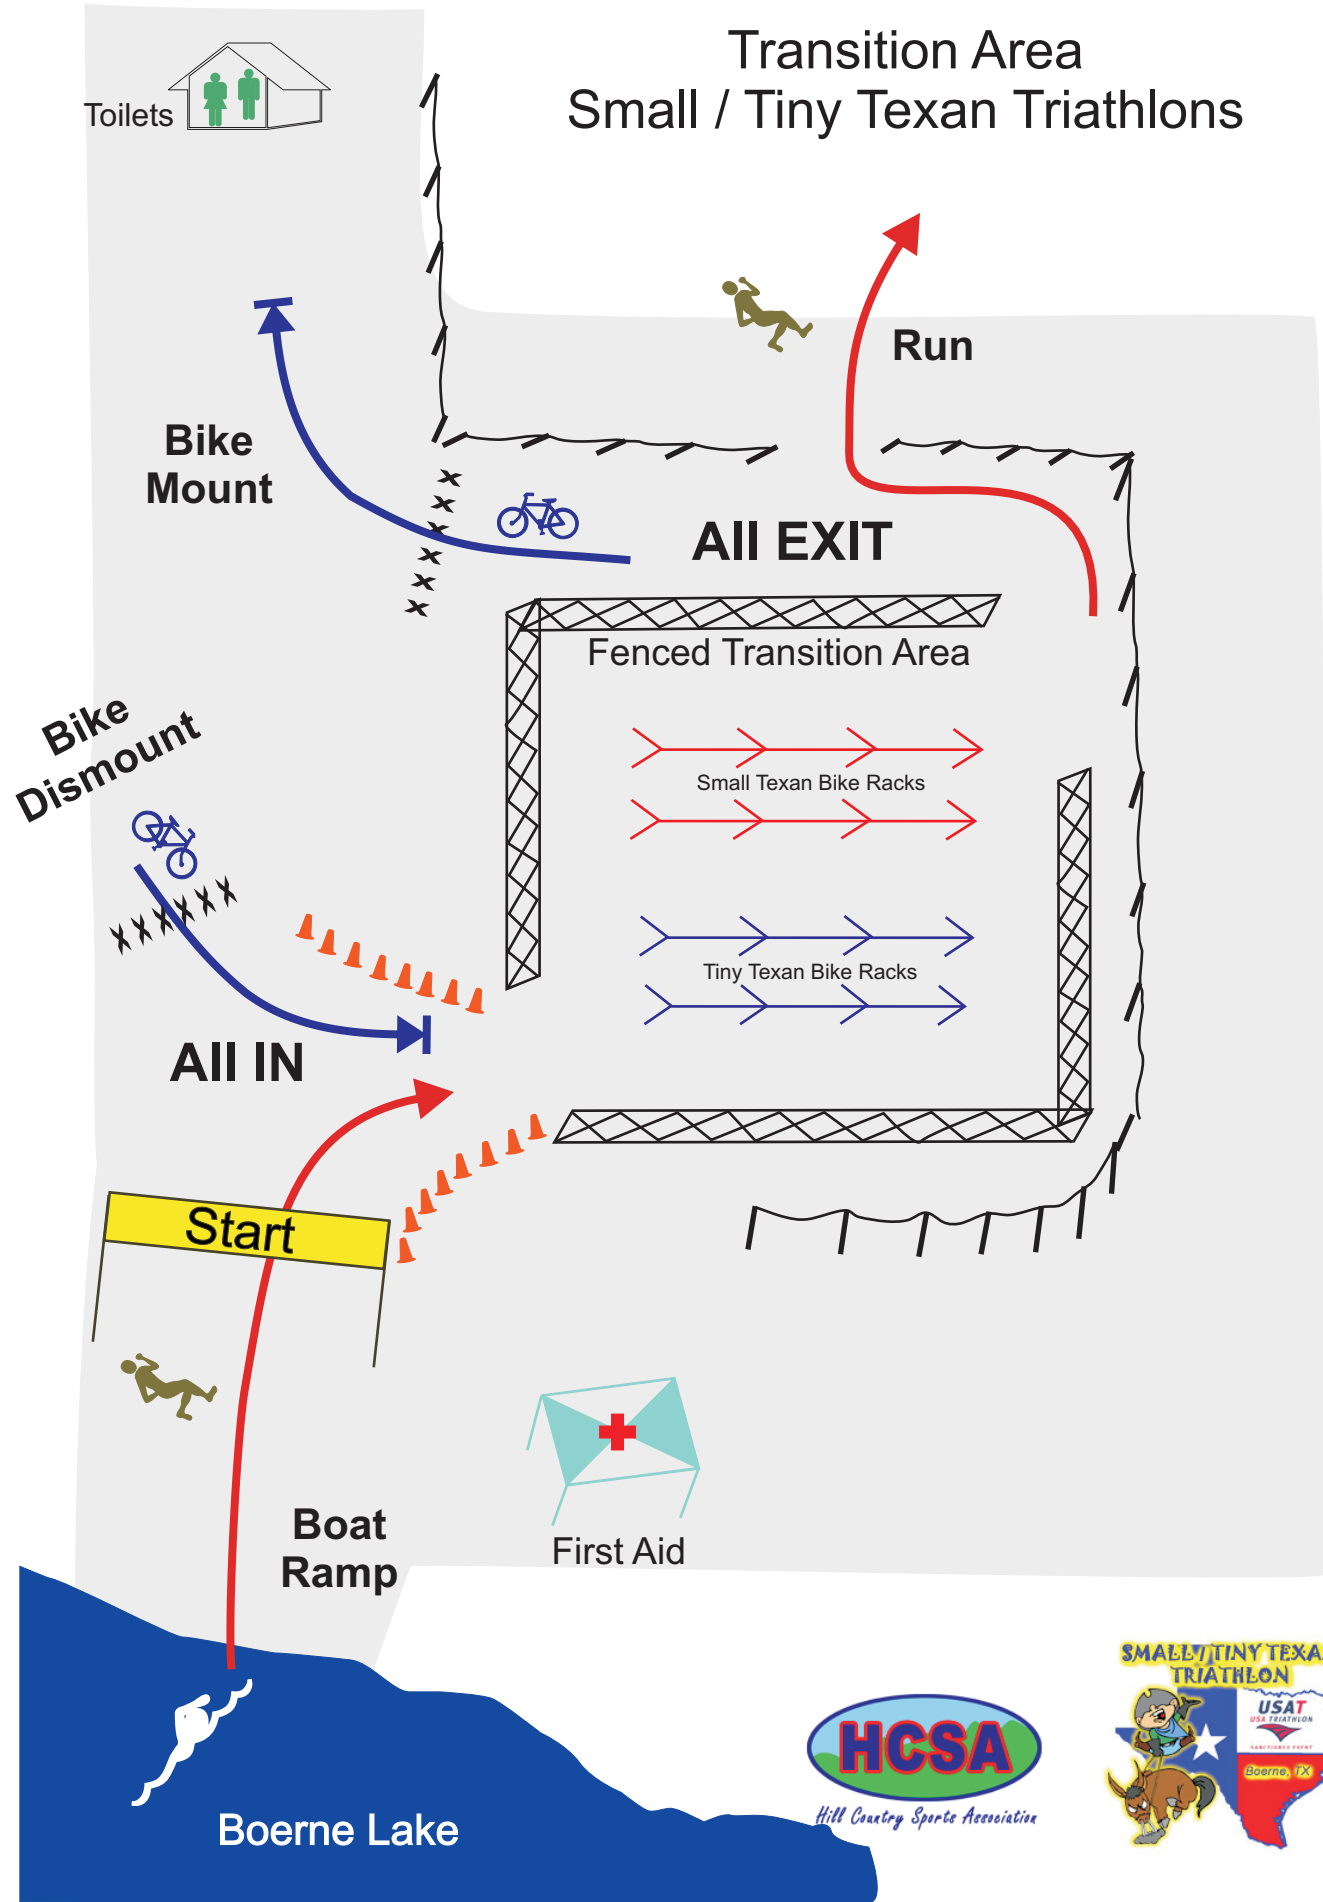

# Transition Area Small / Tiny Texan Triathlons

Toilets

Bike Mount

Bike Dismount

All IN

Start

Boat Ramp

Boerne Lake

Run

All EXIT

Fenced Transition Area

Small Texan Bike Racks

Tiny Texan Bike Racks

First Aid