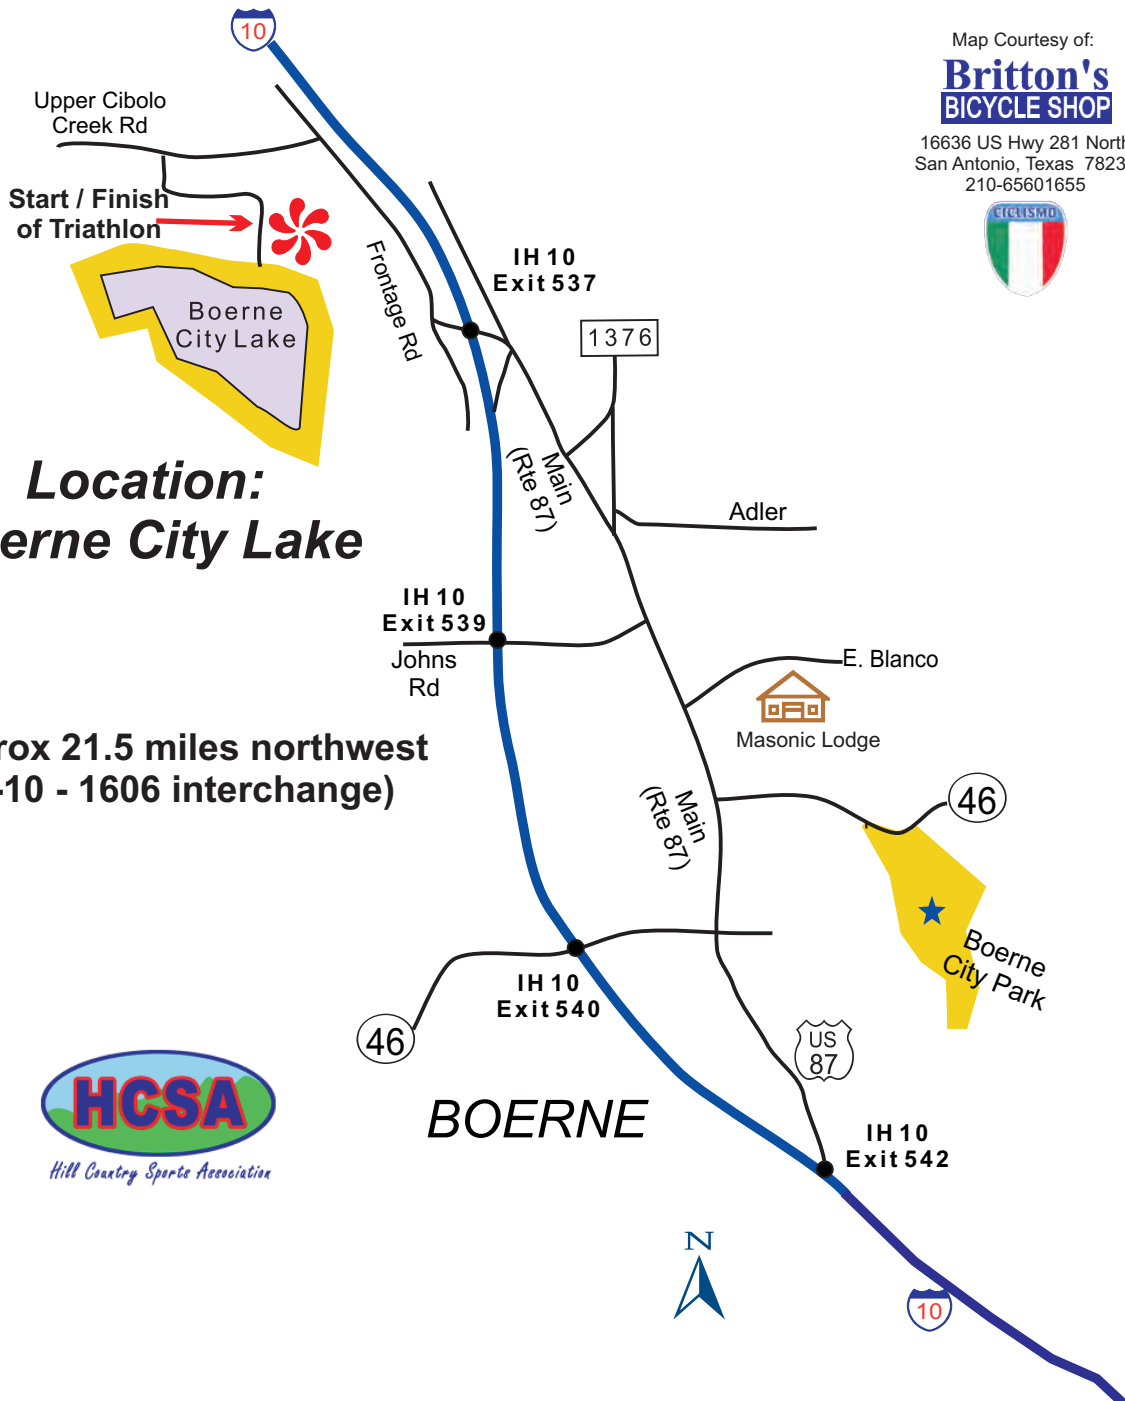

Small / Tiny Texan Triathlons

Map Courtesy of:

Britton's
BICYCLE SHOP

16636 US Hwy 281 North
San Antonio, Texas 78232
210-65601655

Location:
Boerne City Lake

(Approx 21.5 miles northwest
of IH-10 - 1606 interchange)