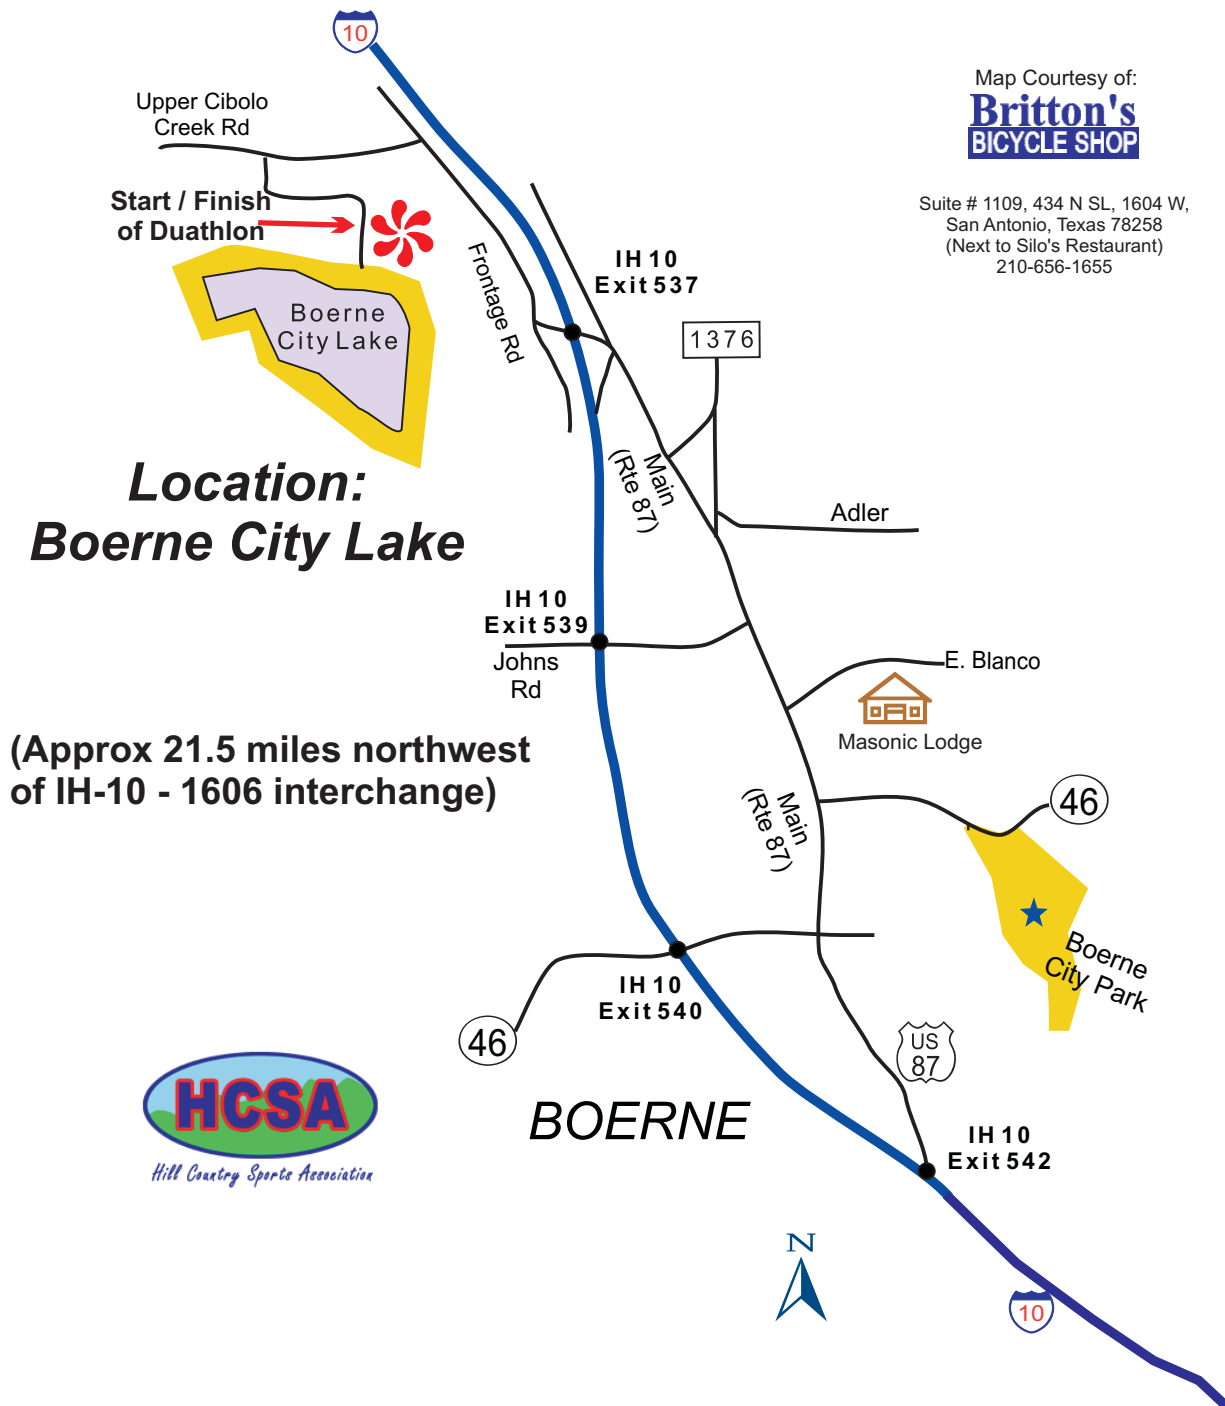

Hill Country Sports Association Presents:
DU Boerne in December

2012 Revised Venue
5 K Run / 25 K Bike / 5 K Run

Map Courtesy of:

Suite # 1109, 434 N SL, 1604 W,
San Antonio, Texas 78258
(Next to Silo's Restaurant)
210-656-1655

**Location:
Boerne City Lake**

**(Approx 21.5 miles northwest
of IH-10 - 1606 interchange)**

Hill Country Sports Association Presents: DU Boerne in December

2012 Revised Venue / 5 K Run / 25 K Bike / 5 K Run

25K Bicycle Course Boerne - Nelson City, TX

Map Courtesy of:
**Britton's
BICYCLE SHOP**

Suite # 1109, 434 N SL, 1604 W,
San Antonio, Texas 78258
(Next to Silo's Restaurant)
210-656-1655

Mile	Instruction	For
0.0	Depart Start in Boerne City Lake (North on Park Rd)	0.4 mi
0.4	Turn RIGHT (East) onto Upper Cibolo Creek Rd	0.5 mi
0.9	Turn LEFT (North-West) onto I-10 Access Rd	2.9 mi
3.9	At FM-289, turn RIGHT (East) onto FM-289 – Pass under IH10	160 yds
4.0	Turn LEFT onto FM-289 [FM 289] (North-West)	3.5 mi
7.5	At near Nelson City, return South on FM-289 [US Highway 289]	3.5 mi
11.1	Turn RIGHT (East) – Pass under IH10	160 yds
11.2	Turn LEFT (South-East) onto I-10 Access Rd	2.9 mi
14.2	Turn RIGHT (South-West) onto Upper Cibolo Creek Rd	0.5 mi
14.7	Turn LEFT (East) onto Boerne City Lake Park Rd	0.4 mi
15.1	Arrive Finish	

Hill Country Sports Association Presents:
DU Boerne in December
2012 Revised Venue / 5 K Run / 25 K Bike / 5 K Run

Run - 5K

Map Courtesy of:
Britton's
BICYCLE SHOP

Suite # 1109, 434 N SL, 1604 W,
San Antonio, Texas 78258
(Next to Silo's Restaurant)
210-656-1655