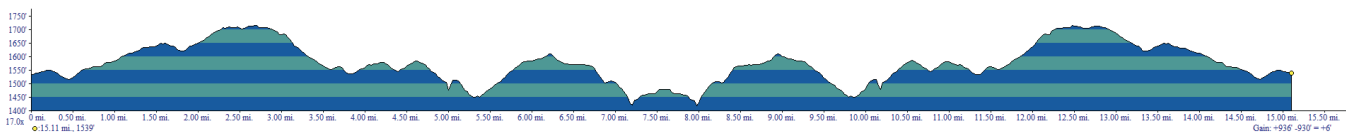

**Location:
Boerne City Lake**

**(Approx 21.5 miles northwest
of IH-10 - 1606 interchange)**

Hill Country Sports Association Presents: DU Boerne in December

2012 Revised Venue / 5 K Run / 25 K Bike / 5 K Run

25K Bicycle Course Boerne - Nelson City, TX

Map Courtesy of:
**Britton's
BICYCLE SHOP**

Suite # 1109, 434 N SL, 1604 W,
San Antonio, Texas 78258
(Next to Silo's Restaurant)
210-656-1655

Mile	Instruction	For
0.0	Depart Start in Boerne City Lake (North on Park Rd)	0.4 mi
0.4	Turn RIGHT (East) onto Upper Cibolo Creek Rd	0.5 mi
0.9	Turn LEFT (North-West) onto I-10 Access Rd	2.9 mi
3.9	At FM-289, turn RIGHT (East) onto FM-289 – Pass under IH10	160 yds
4.0	Turn LEFT onto FM-289 [FM 289] (North-West)	3.5 mi
7.5	At near Nelson City, return South on FM-289 [US Highway 289]	3.5 mi
11.1	Turn RIGHT (East) – Pass under IH10	160 yds
11.2	Turn LEFT (South-East) onto I-10 Access Rd	2.9 mi
14.2	Turn RIGHT (South-West) onto Upper Cibolo Creek Rd	0.5 mi
14.7	Turn LEFT (East) onto Boerne City Lake Park Rd	0.4 mi
15.1	Arrive Finish	