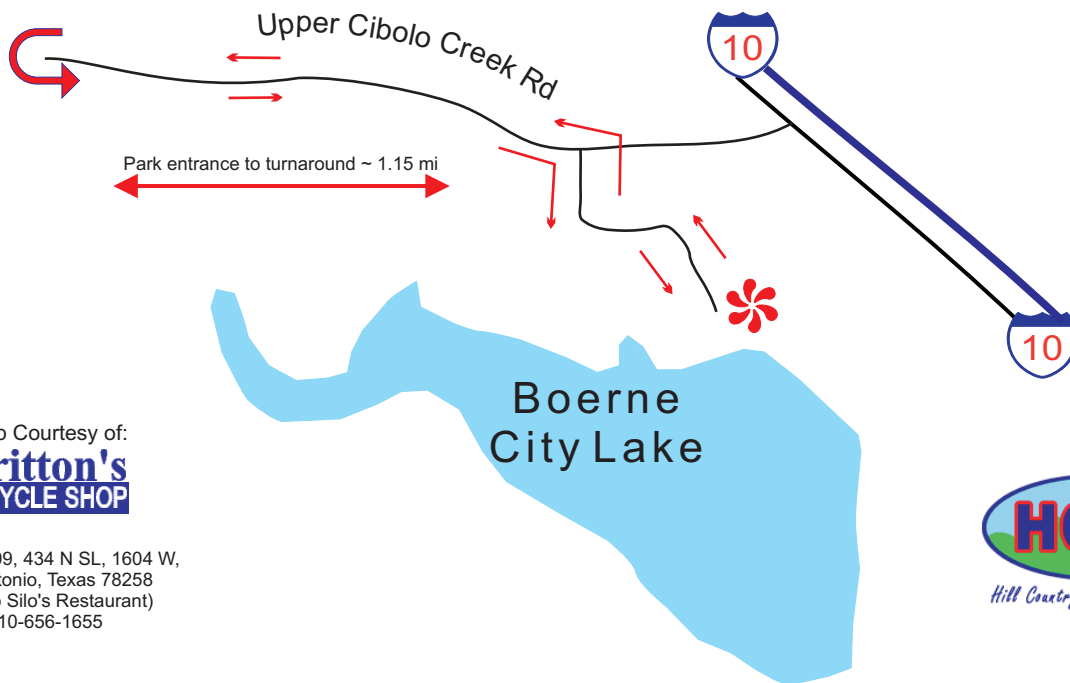

Hill Country Sports Association Presents:
DU Boerne in December

2012 Revised Venue
5 K Run / 25 K Bike / 5 K Run

Map Courtesy of:

Suite # 1109, 434 N SL, 1604 W,
San Antonio, Texas 78258
(Next to Silo's Restaurant)
210-656-1655

**Location:
Boerne City Lake**

**(Approx 21.5 miles northwest
of IH-10 - 1606 interchange)**

Hill Country Sports Association Presents: DU Boerne in December

2012 Revised Venue / 5 K Run / 25 K Bike / 5 K Run

25K Bicycle Course Boerne - Nelson City, TX

Map Courtesy of:
**Britton's
BICYCLE SHOP**

Suite # 1109, 434 N SL, 1604 W,
San Antonio, Texas 78258
(Next to Silo's Restaurant)
210-656-1655

Mile	Instruction	For
0.0	Depart Start in Boerne City Lake (North on Park Rd)	0.4 mi
0.4	Turn RIGHT (East) onto Upper Cibolo Creek Rd	0.5 mi
0.9	Turn LEFT (North-West) onto I-10 Access Rd	2.9 mi
3.9	At FM-289, turn RIGHT (East) onto FM-289 – Pass under IH10	160 yds
4.0	Turn LEFT onto FM-289 [FM 289] (North-West)	3.5 mi
7.5	At near Nelson City, return South on FM-289 [US Highway 289]	3.5 mi
11.1	Turn RIGHT (East) – Pass under IH10	160 yds
11.2	Turn LEFT (South-East) onto I-10 Access Rd	2.9 mi
14.2	Turn RIGHT (South-West) onto Upper Cibolo Creek Rd	0.5 mi
14.7	Turn LEFT (East) onto Boerne City Lake Park Rd	0.4 mi
15.1	Arrive Finish	

Hill Country Sports Association Presents:
DU Boerne in December
2012 Revised Venue / 5 K Run / 25 K Bike / 5 K Run

Run - 5K

Map Courtesy of:
Britton's
BICYCLE SHOP

Suite # 1109, 434 N SL, 1604 W,
San Antonio, Texas 78258
(Next to Silo's Restaurant)
210-656-1655