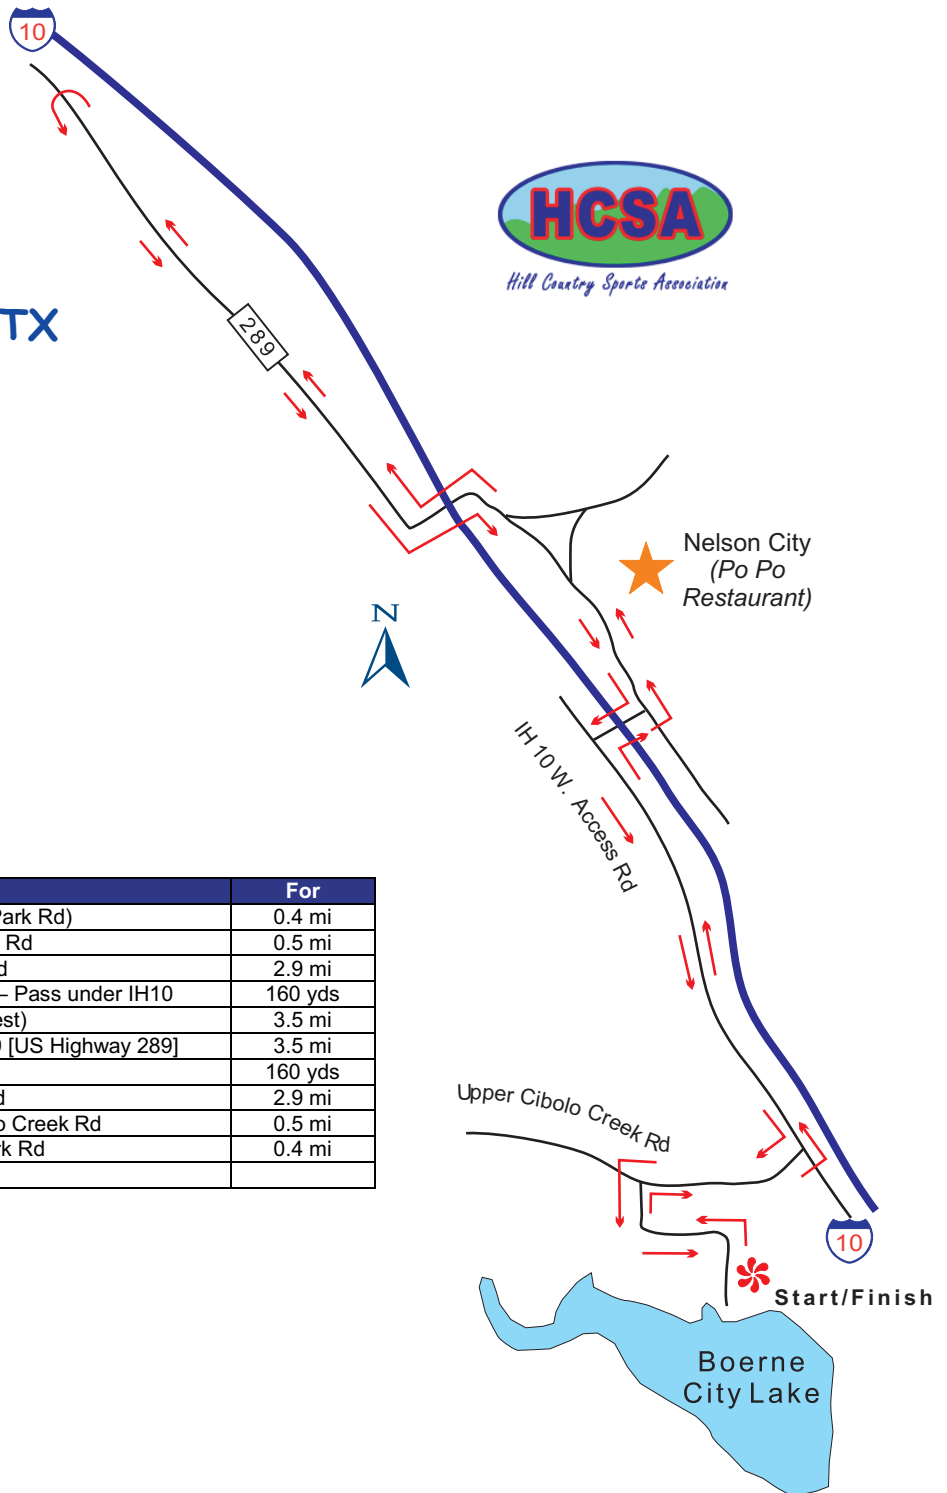

Hill Country Sports Association Presents:
DU Boerne in December

2012 Revised Venue
5 K Run / 25 K Bike / 5 K Run

Map Courtesy of:

Suite # 1109, 434 N SL, 1604 W,
San Antonio, Texas 78258
(Next to Silo's Restaurant)
210-656-1655

**Location:
Boerne City Lake**

**(Approx 21.5 miles northwest
of IH-10 - 1606 interchange)**

Hill Country Sports Association Presents: DU Boerne in December

2012 Revised Venue / 5 K Run / 25 K Bike / 5 K Run

25K Bicycle Course Boerne - Nelson City, TX

Map Courtesy of:
**Britton's
BICYCLE SHOP**

Suite # 1109, 434 N SL, 1604 W,
San Antonio, Texas 78258
(Next to Silo's Restaurant)
210-656-1655

Mile	Instruction	For
0.0	Depart Start in Boerne City Lake (North on Park Rd)	0.4 mi
0.4	Turn RIGHT (East) onto Upper Cibolo Creek Rd	0.5 mi
0.9	Turn LEFT (North-West) onto I-10 Access Rd	2.9 mi
3.9	At FM-289, turn RIGHT (East) onto FM-289 – Pass under IH10	160 yds
4.0	Turn LEFT onto FM-289 [FM 289] (North-West)	3.5 mi
7.5	At near Nelson City, return South on FM-289 [US Highway 289]	3.5 mi
11.1	Turn RIGHT (East) – Pass under IH10	160 yds
11.2	Turn LEFT (South-East) onto I-10 Access Rd	2.9 mi
14.2	Turn RIGHT (South-West) onto Upper Cibolo Creek Rd	0.5 mi
14.7	Turn LEFT (East) onto Boerne City Lake Park Rd	0.4 mi
15.1	Arrive Finish	

Hill Country Sports Association Presents:
DU Boerne in December
2012 Revised Venue / 5 K Run / 25 K Bike / 5 K Run

Run - 5K

Map Courtesy of:
Britton's
BICYCLE SHOP

Suite # 1109, 434 N SL, 1604 W,
San Antonio, Texas 78258
(Next to Silo's Restaurant)
210-656-1655